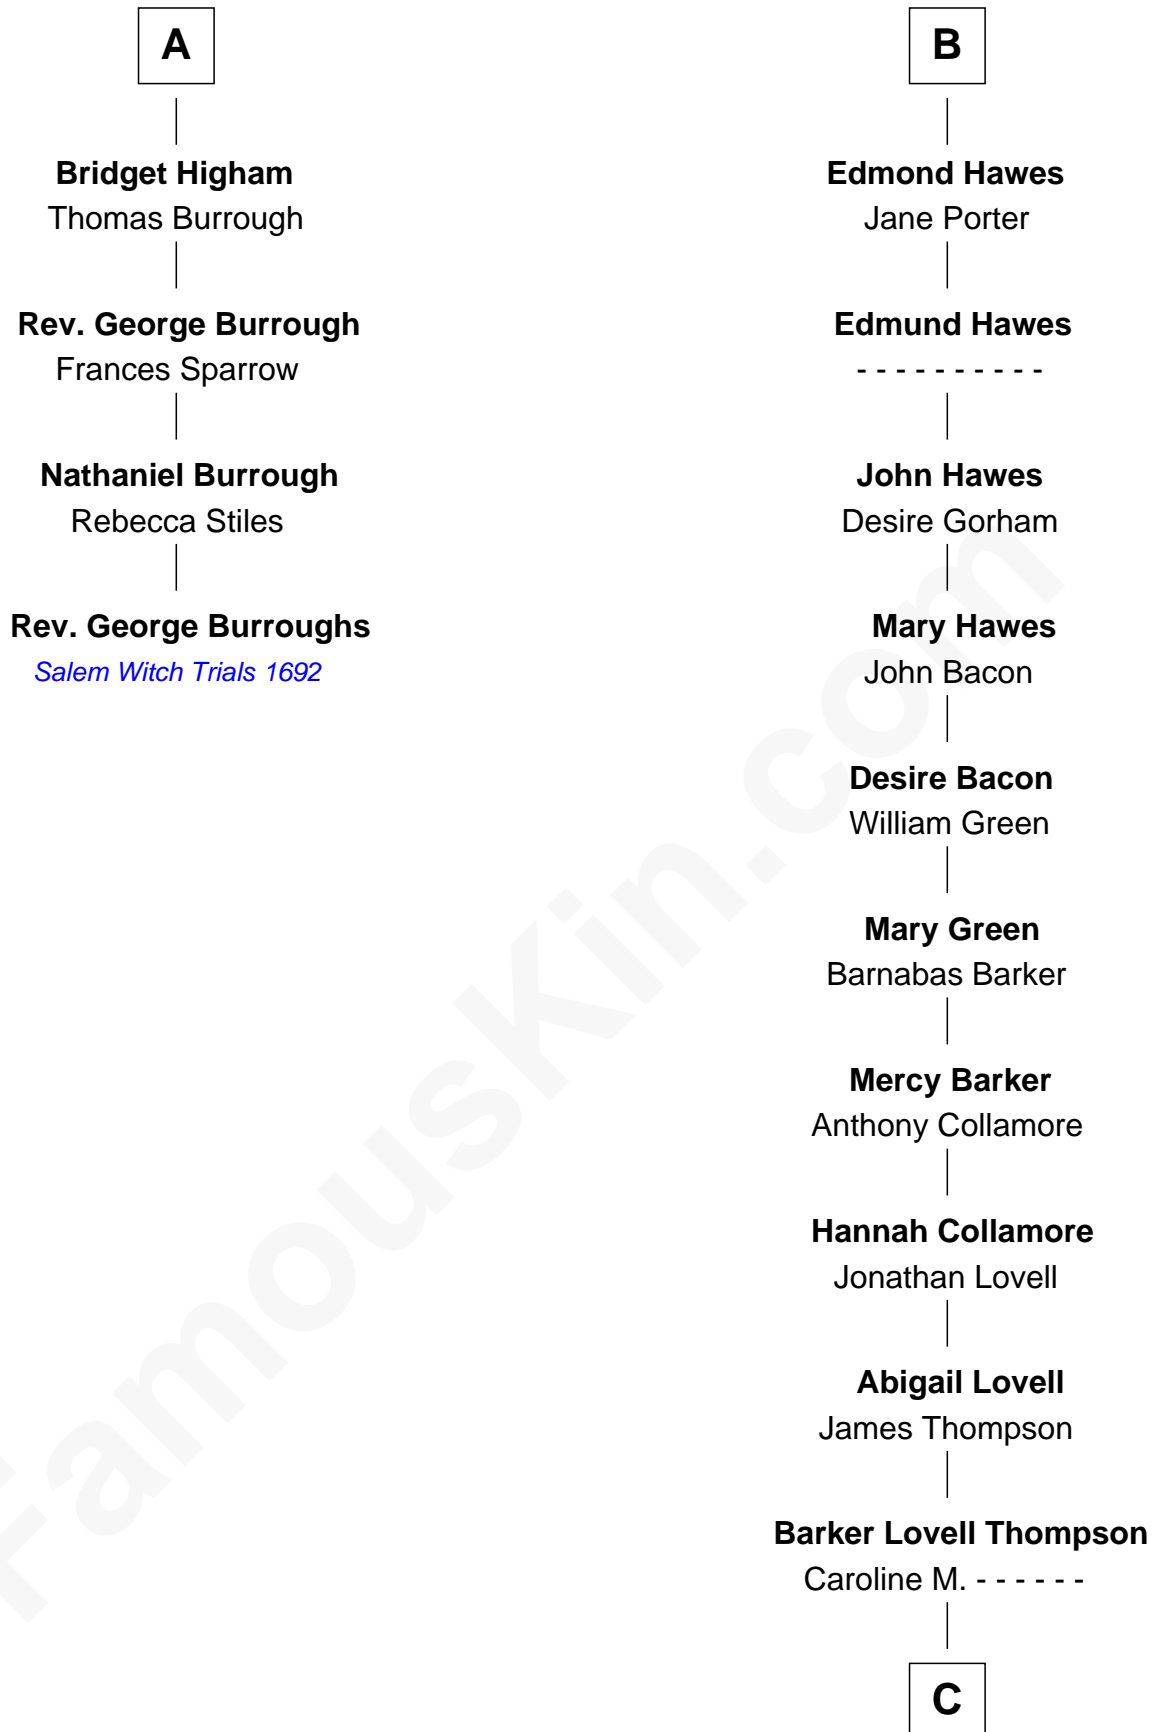

## Relationship Chart of

**Rev. George Burroughs**

*Executed for Witchcraft, Salem 1692*

10th cousin 11 times removed of

**Bill Gates**

*Founder of Microsoft*

**Sir John Howard**

Alice de Bois

**C**

**Isabella A. Thompson**

Oscar Rodman Oakley

**Belle Oakley**

James W. Maxwell

**James Willard Maxwell**

Adelle Thompson

**Mary A. Maxwell**

William Henry Gates

**Bill Gates**

*Founder of Microsoft*