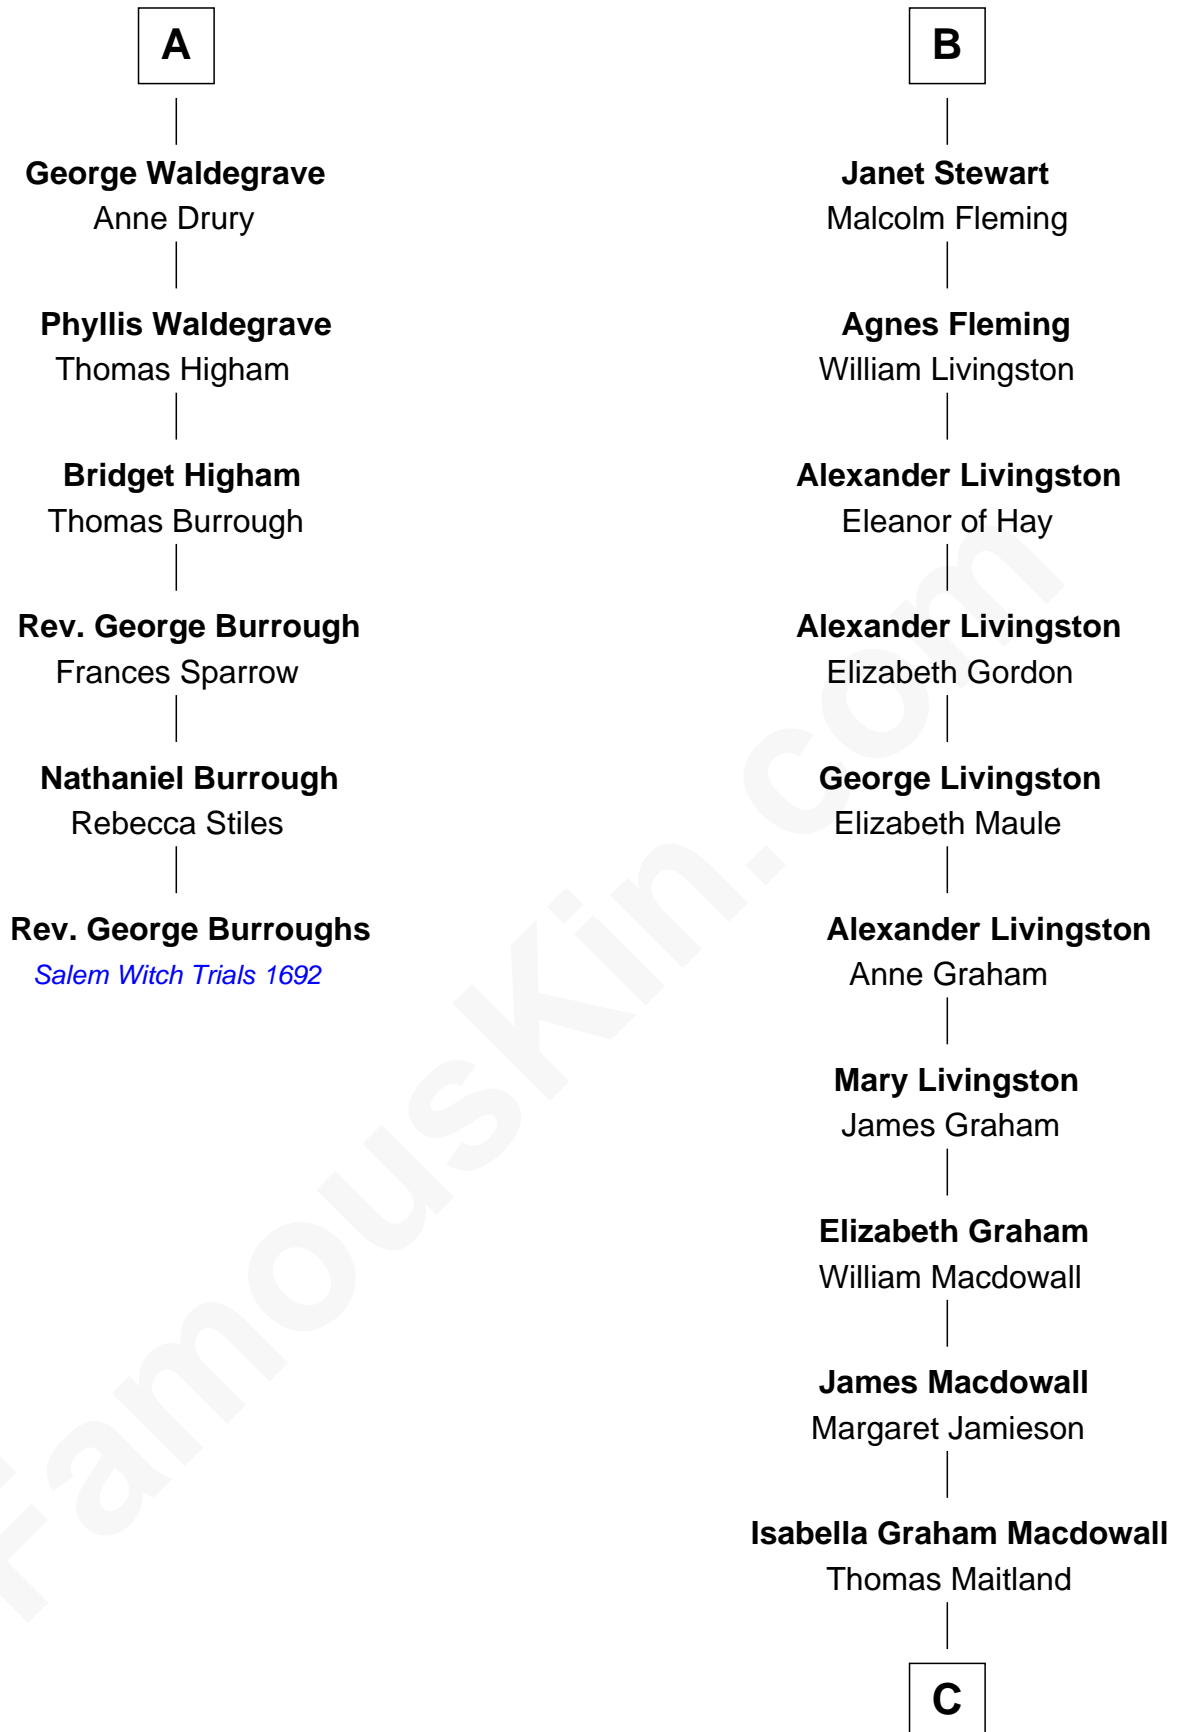

FamousKin.com

Relationship Chart of

Rev. George Burroughs

Executed for Witchcraft, Salem 1692

12th cousin 9 times removed of

Howard Dean

79th Governor of Vermont

C

James William Maitland

Agnes Jane O'Reilly

Thomas A. Maitland

Helen Abby Van Voorhis

James William Maitland

Sylvia Wigglesworth

Andrea Belden Maitland

Howard Brush Dean