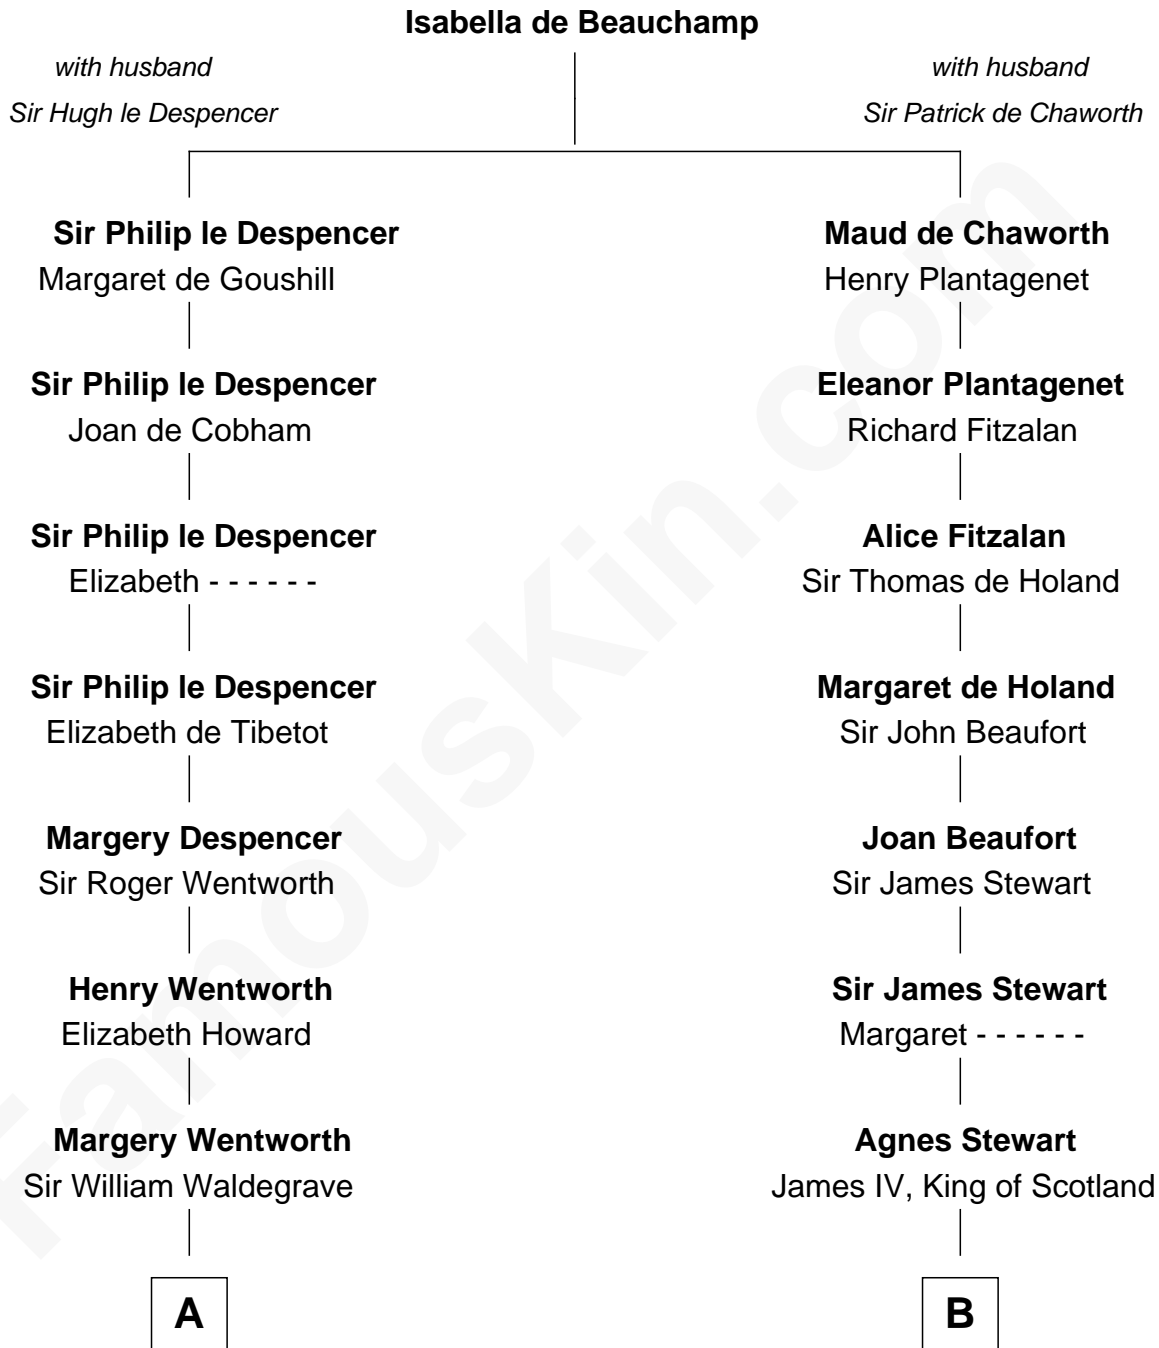

FamousKin.com

Relationship Chart of

Rev. George Burroughs

Executed for Witchcraft, Salem 1692

12th cousin 9 times removed of

Howard Dean

79th Governor of Vermont

C

James William Maitland

Agnes Jane O'Reilly

Thomas A. Maitland

Helen Abby Van Voorhis

James William Maitland

Sylvia Wigglesworth

Andrea Belden Maitland

Howard Brush Dean