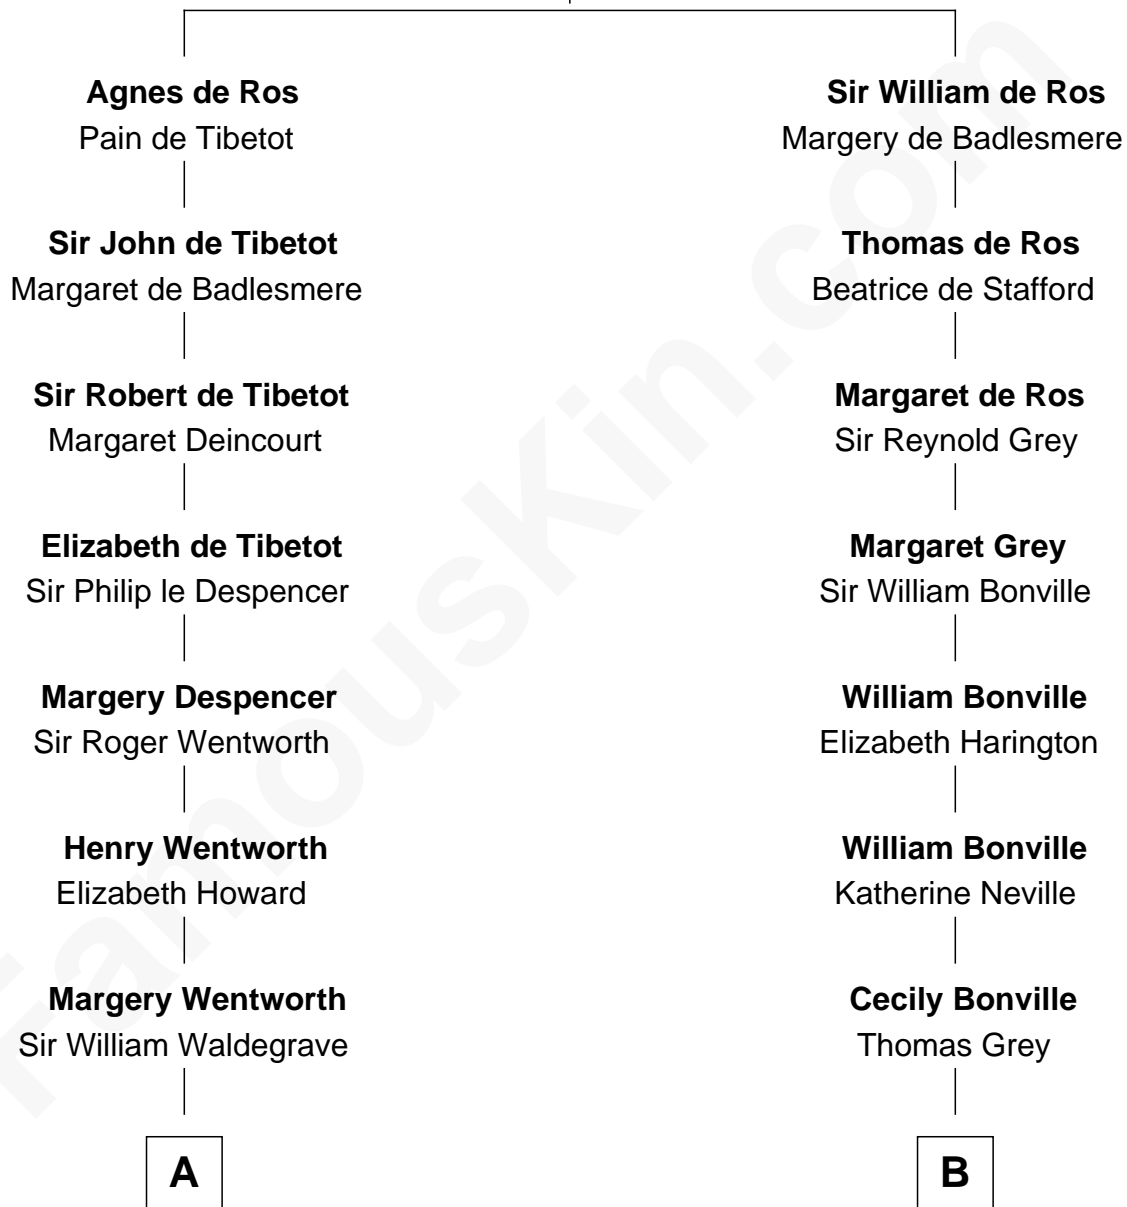

FamousKin.com Relationship Chart of

Rev. George Burroughs
Executed for Witchcraft, Salem 1692

12th cousin 8 times removed of

Humphrey Bogart
Movie Actor

William de Ros
Maude de Vaux

C

Elizabeth Rogers Perkins

Harvey Humphrey

John Perkins Humphrey

Frances Dewey Churchill

Maud Humphrey

Dr. Belmont Deforest Bogart

Humphrey Bogart

Movie Actor

FamousKin.com