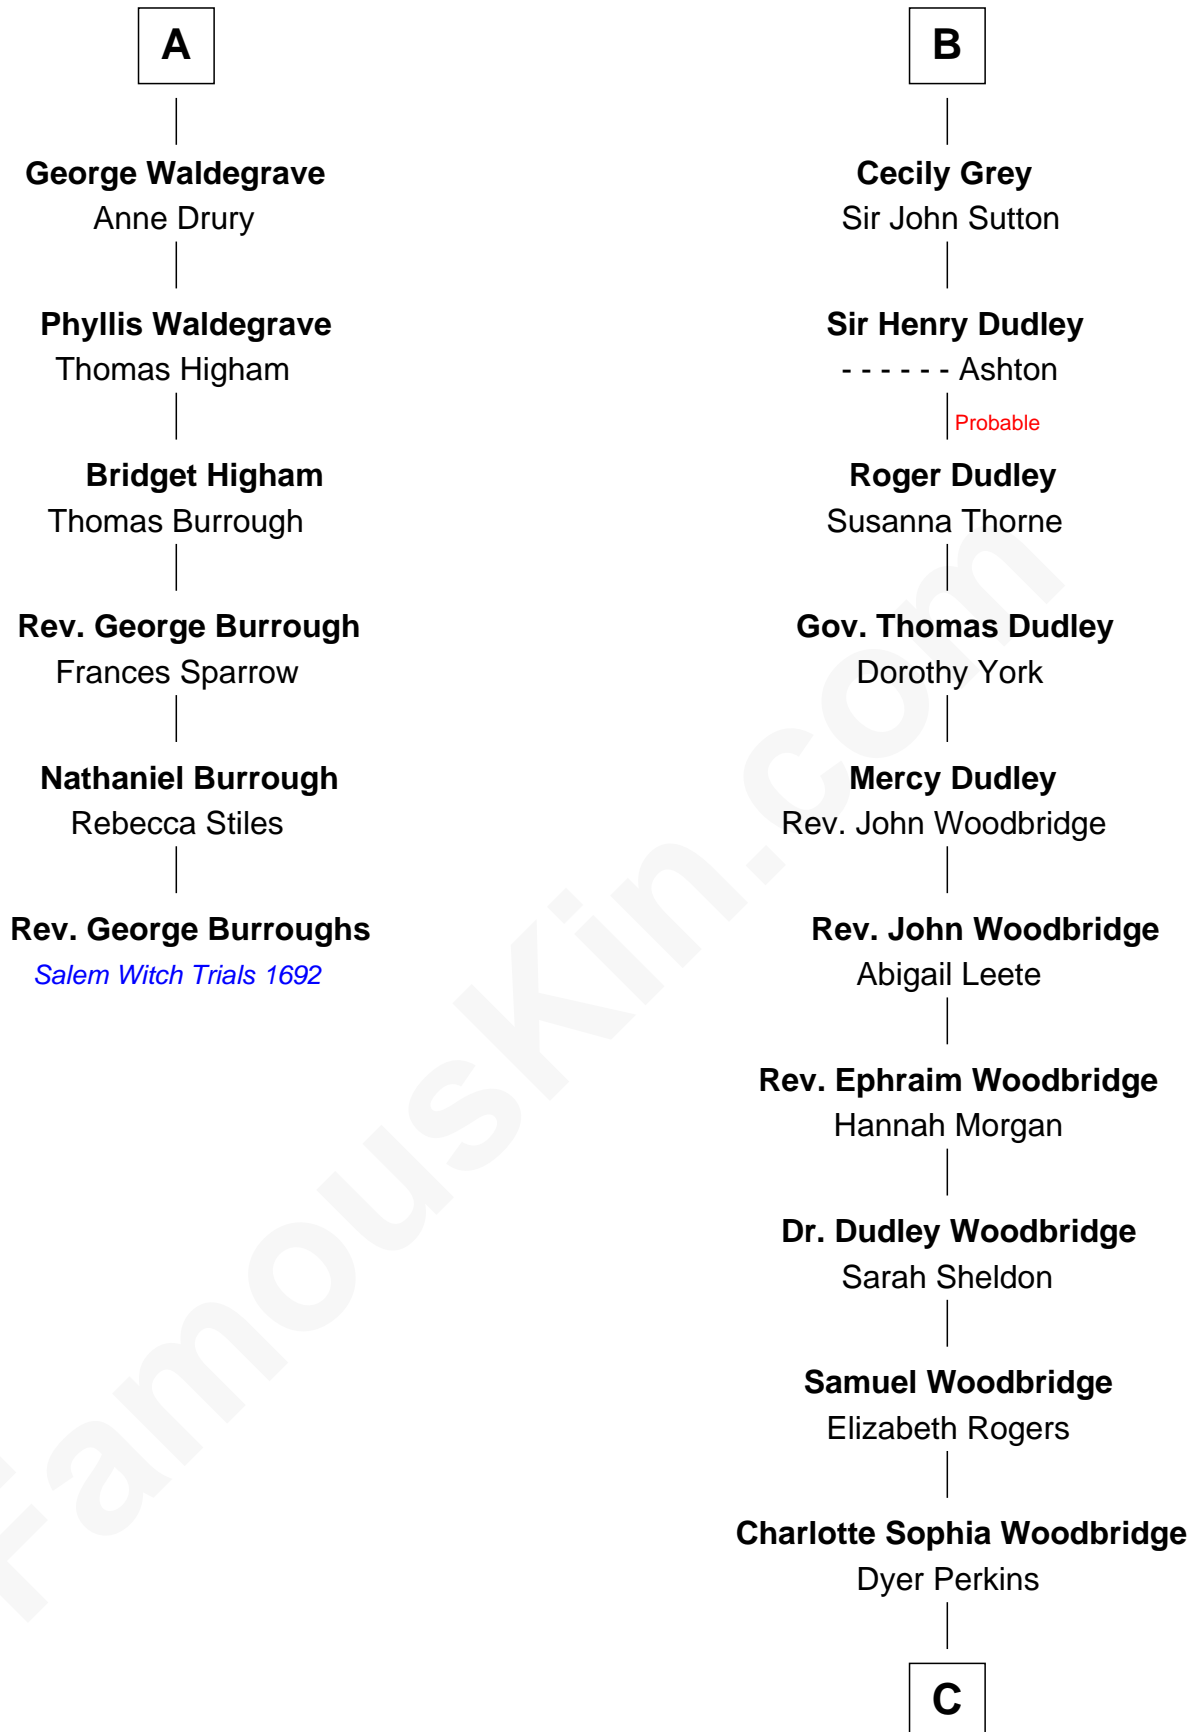

FamousKin.com Relationship Chart of

Rev. George Burroughs
Executed for Witchcraft, Salem 1692

12th cousin 8 times removed of

Humphrey Bogart
Movie Actor

William de Ros
Maude de Vaux

C

Elizabeth Rogers Perkins

Harvey Humphrey

John Perkins Humphrey

Frances Dewey Churchill

Maud Humphrey

Dr. Belmont Deforest Bogart

Humphrey Bogart

Movie Actor

FamousKin.com