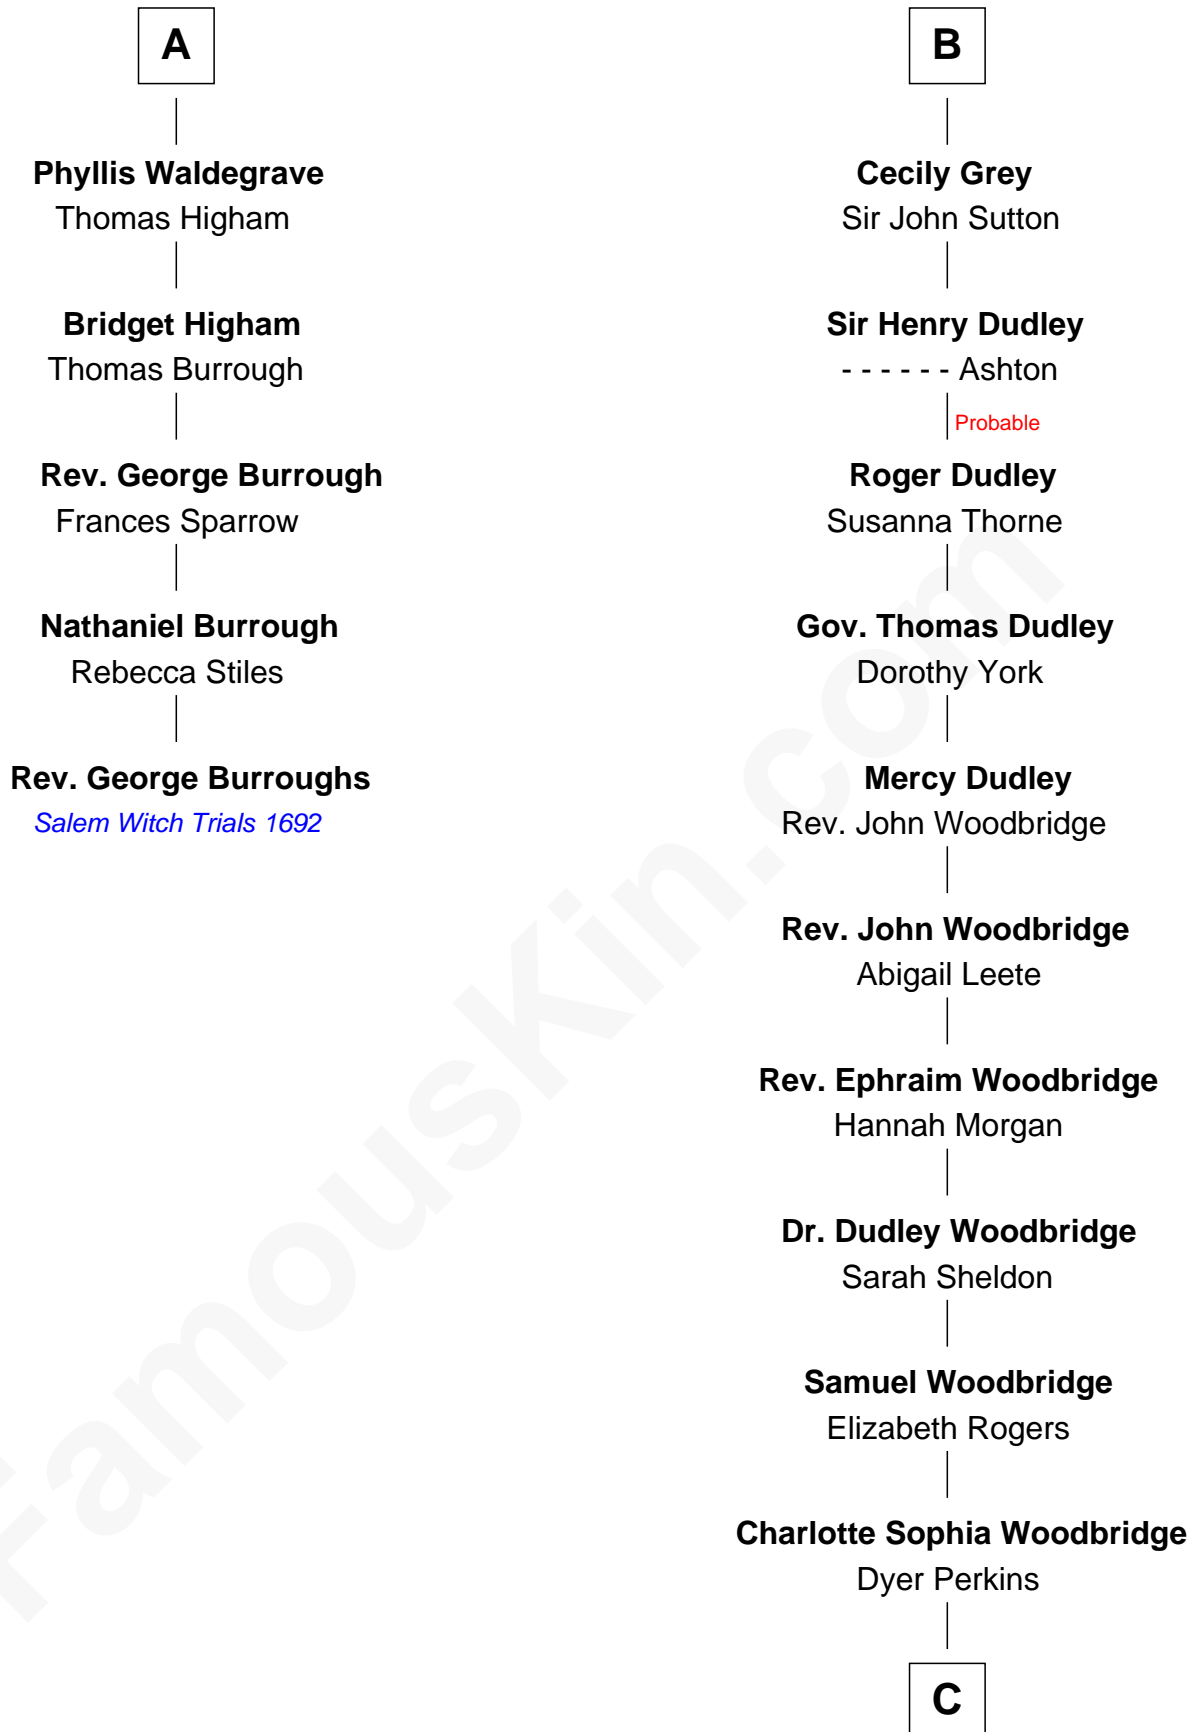

FamousKin.com

Relationship Chart of

Rev. George Burroughs

Executed for Witchcraft, Salem 1692

11th cousin 9 times removed of

Humphrey Bogart

Movie Actor

Bartholomew de Badlesmere

Sir Roger Wentworth

Henry Wentworth

Elizabeth Howard

Margery Wentworth

Sir William Waldegrave

George Waldegrave

Anne Drury

A

Margery de Badlesmere

Sir William de Ros

Thomas de Ros

Beatrice de Stafford

Margaret de Ros

Sir Reynold Grey

Margaret Grey

Sir William Bonville

William Bonville

Elizabeth Harington

William Bonville

Katherine Neville

Cecily Bonville

Thomas Grey

B

C