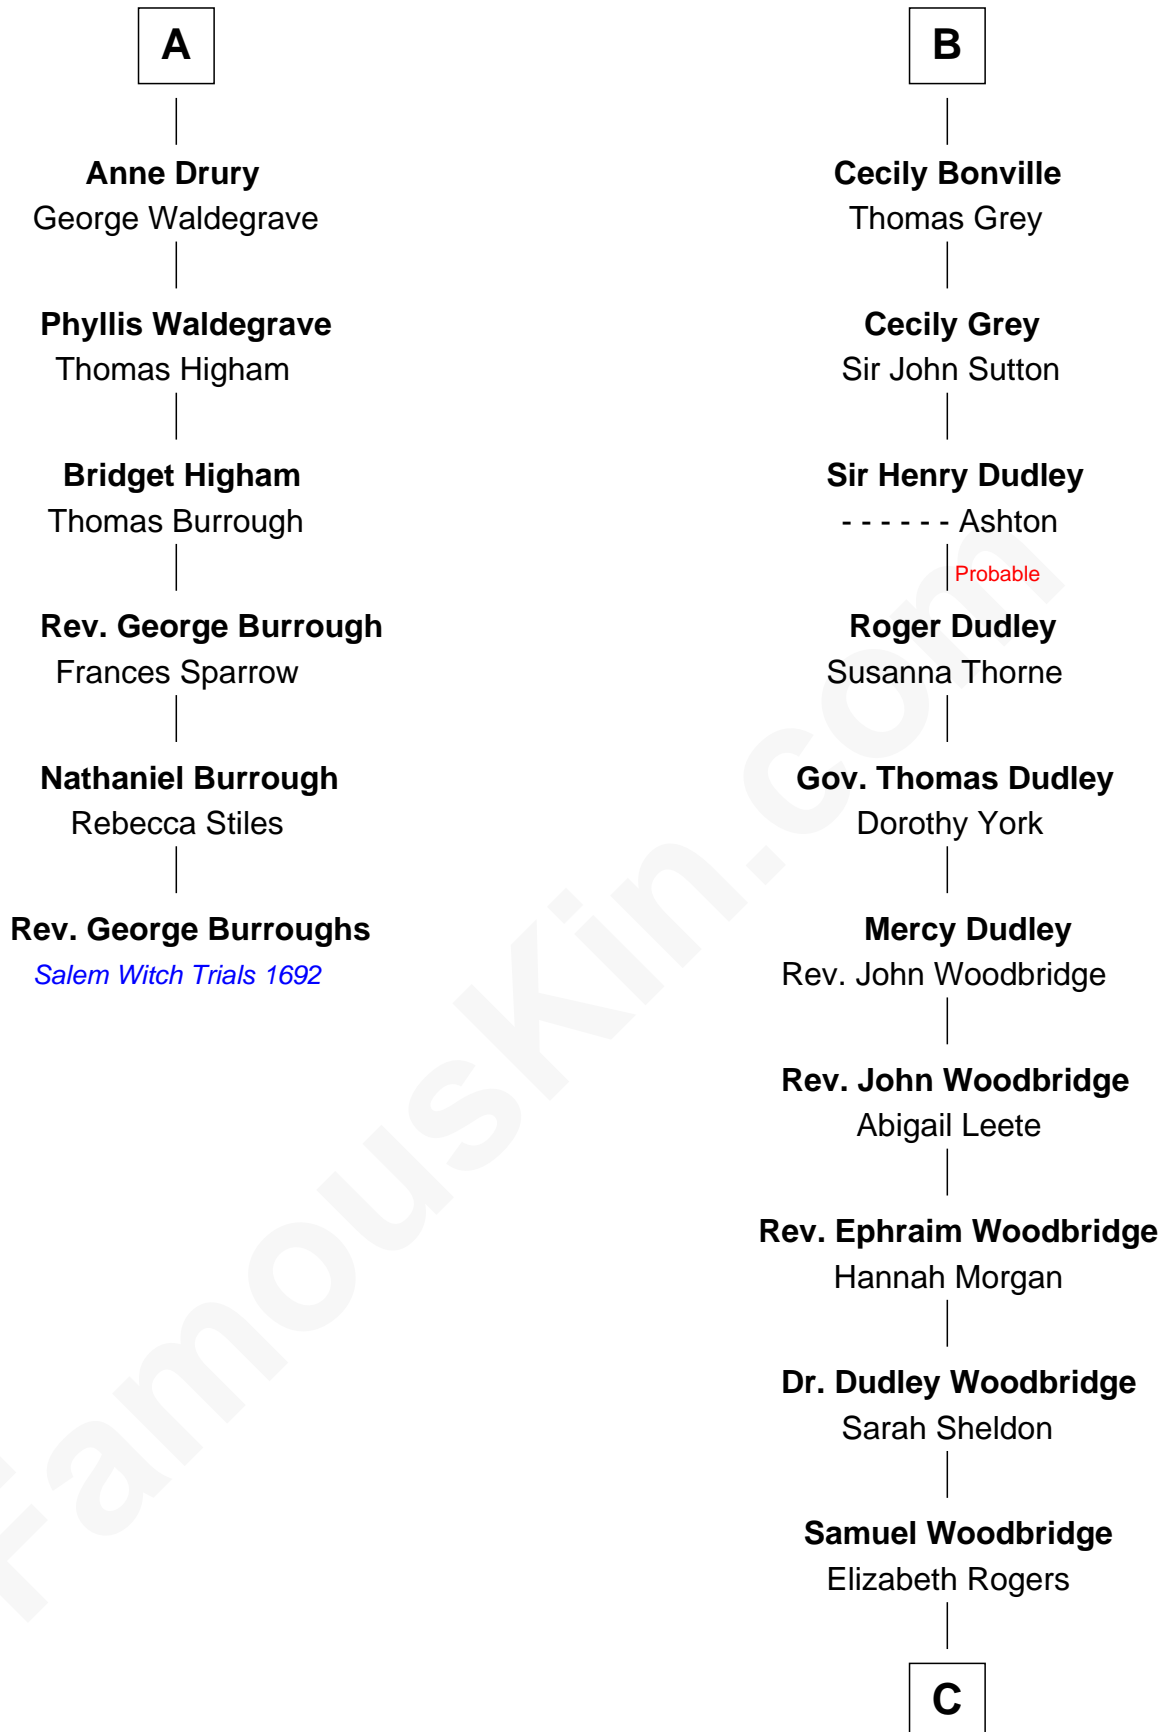

FamousKin.com

Relationship Chart of

Rev. George Burroughs
Executed for Witchcraft, Salem 1692

12th cousin 9 times removed of

Humphrey Bogart
Movie Actor

Sir Gilbert de Clare
 Joan of Acre

C

Charlotte Sophia Woodbridge

Dyer Perkins

Elizabeth Rogers Perkins

Harvey Humphrey

John Perkins Humphrey

Frances Dewey Churchill

Maud Humphrey

Dr. Belmont Deforest Bogart

Humphrey Bogart