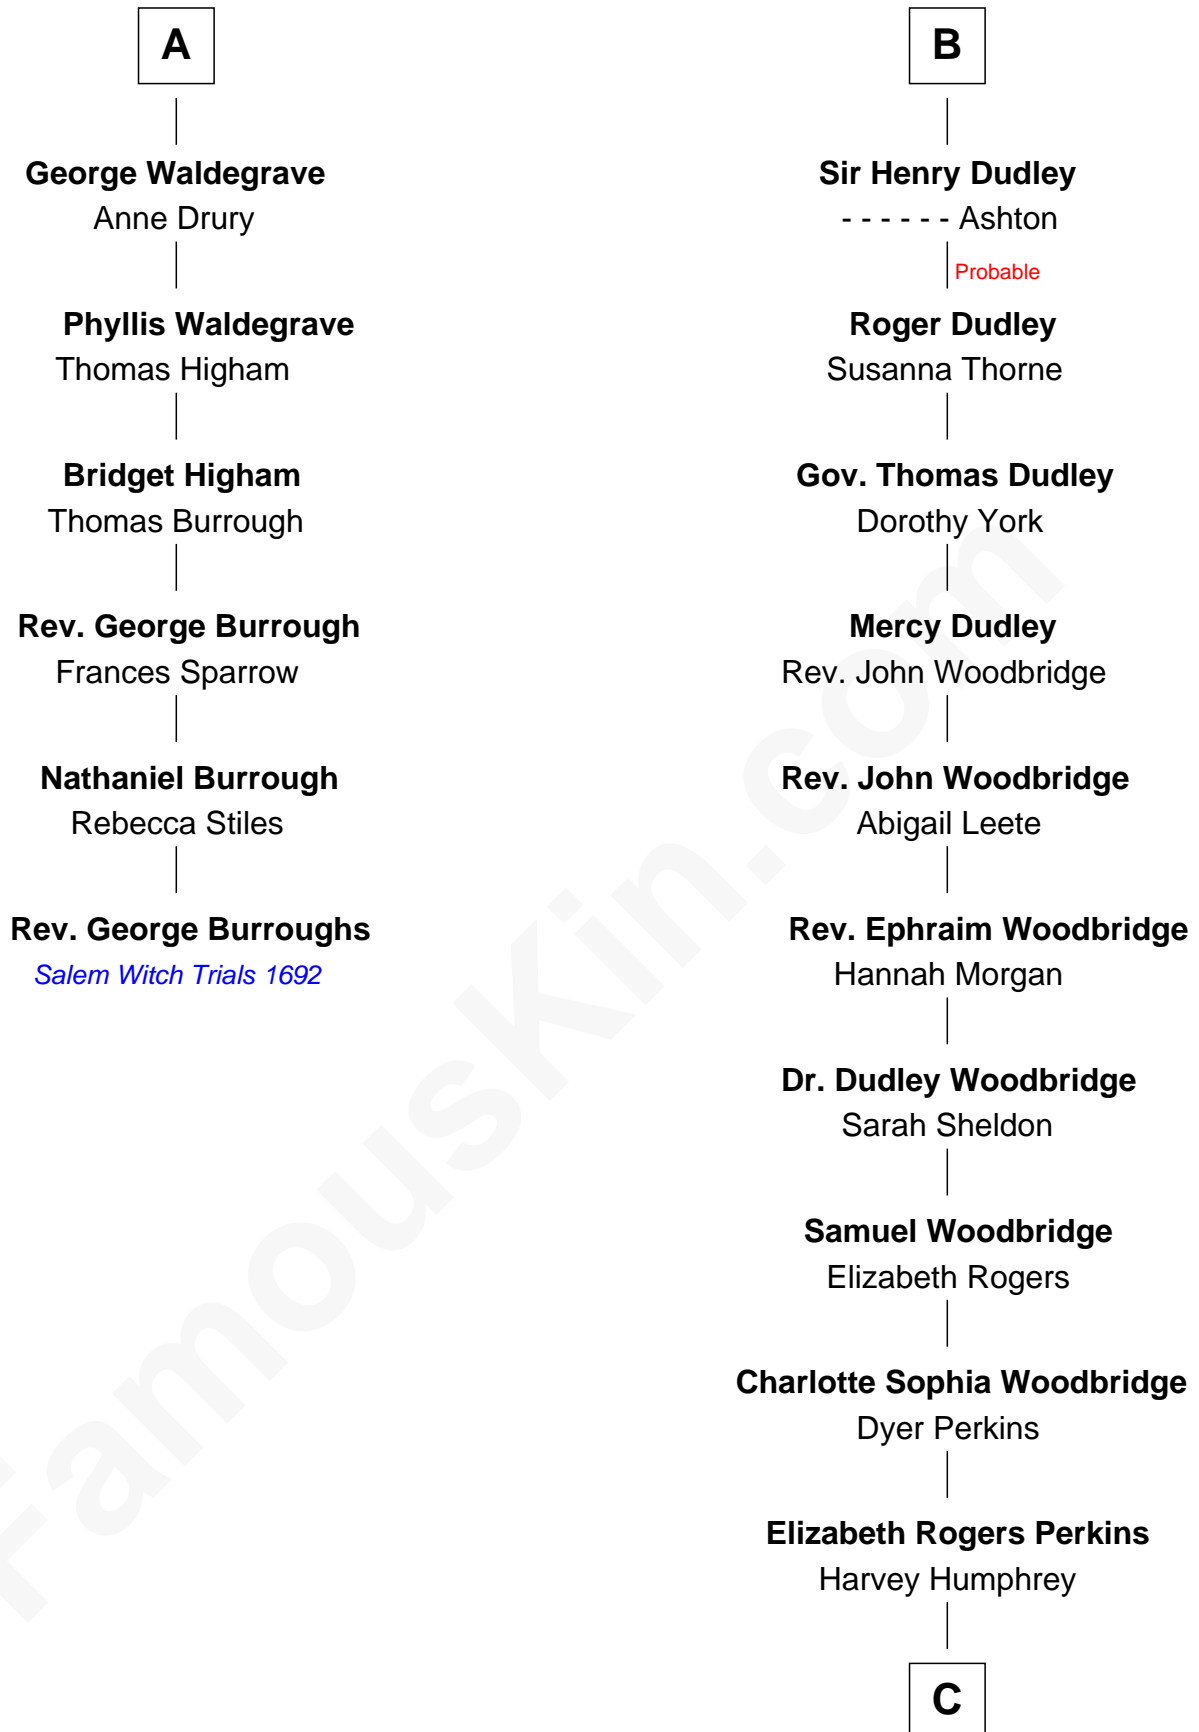

FamousKin.com

Relationship Chart of

Rev. George Burroughs

Executed for Witchcraft, Salem 1692

12th cousin 7 times removed of

Humphrey Bogart
Movie Actor

C

John Perkins Humphrey