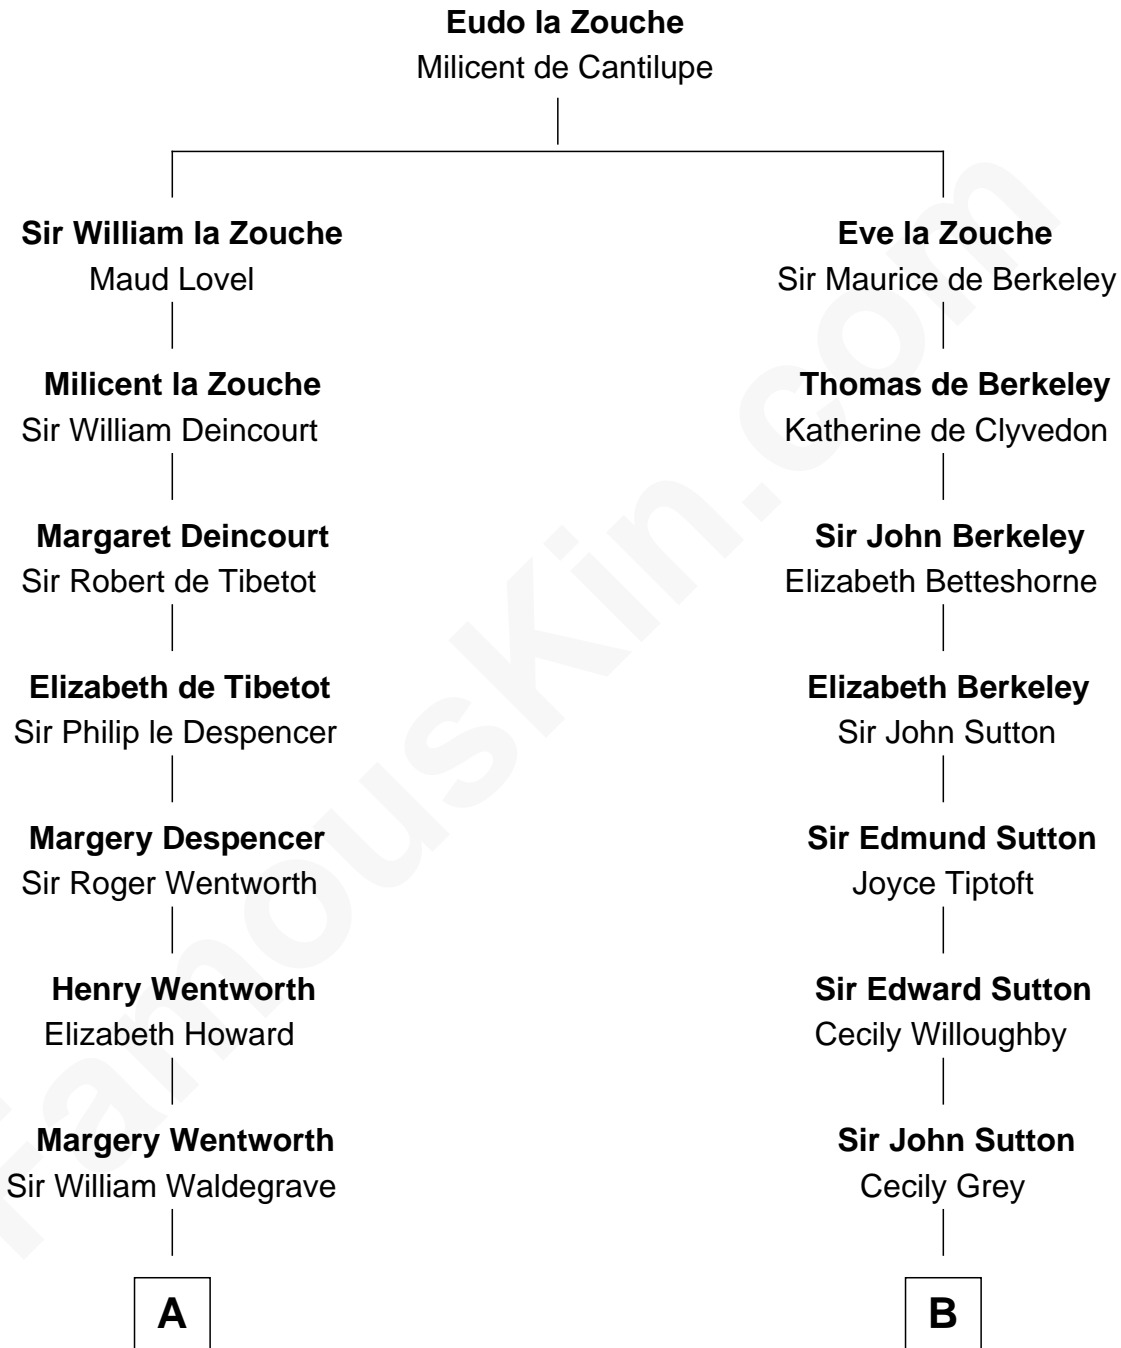

FamousKin.com

Relationship Chart of

Rev. George Burroughs

Executed for Witchcraft, Salem 1692

12th cousin 7 times removed of

Humphrey Bogart
Movie Actor

C

John Perkins Humphrey

Frances Dewey Churchill

Maud Humphrey

Dr. Belmont Deforest Bogart

Humphrey Bogart

Movie Actor

FamousKin.com