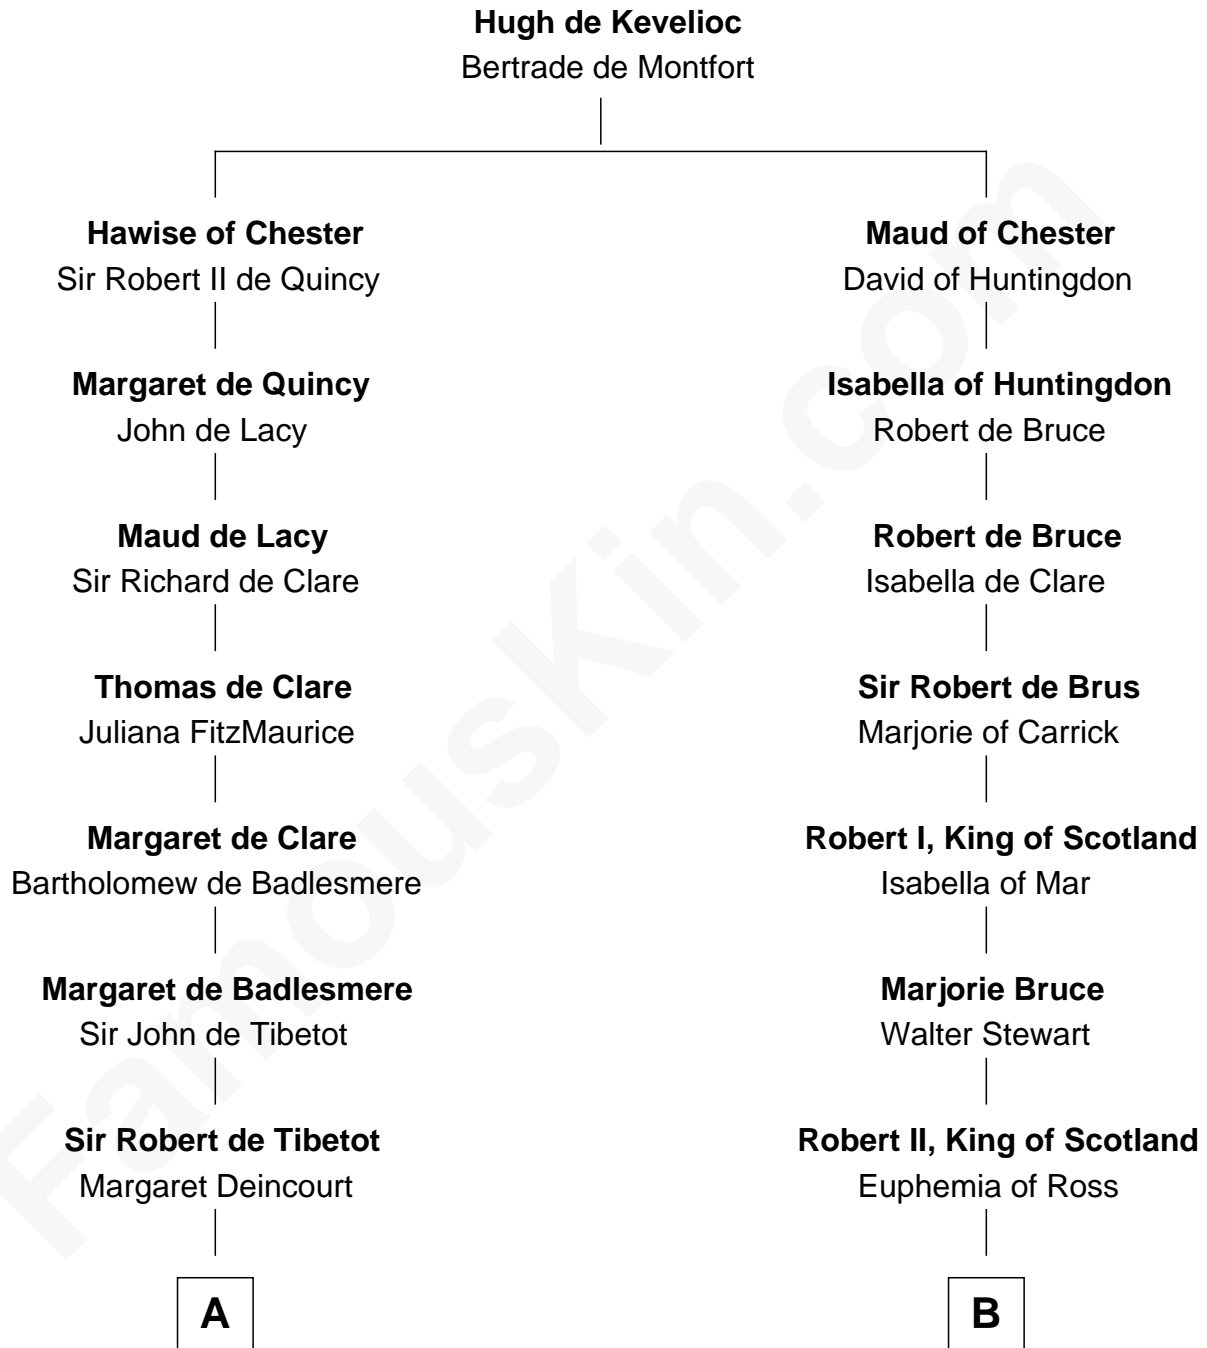

FamousKin.com

Relationship Chart of

Rev. George Burroughs

Executed for Witchcraft, Salem 1692

16th cousin 2 times removed of

Patrick Henry

1st and 6th Governor of Virginia

C

John Henry
Mrs. Sarah Winston Syme

Patrick Henry
1st & 6th Gov. of Virginia

FamousKin.com