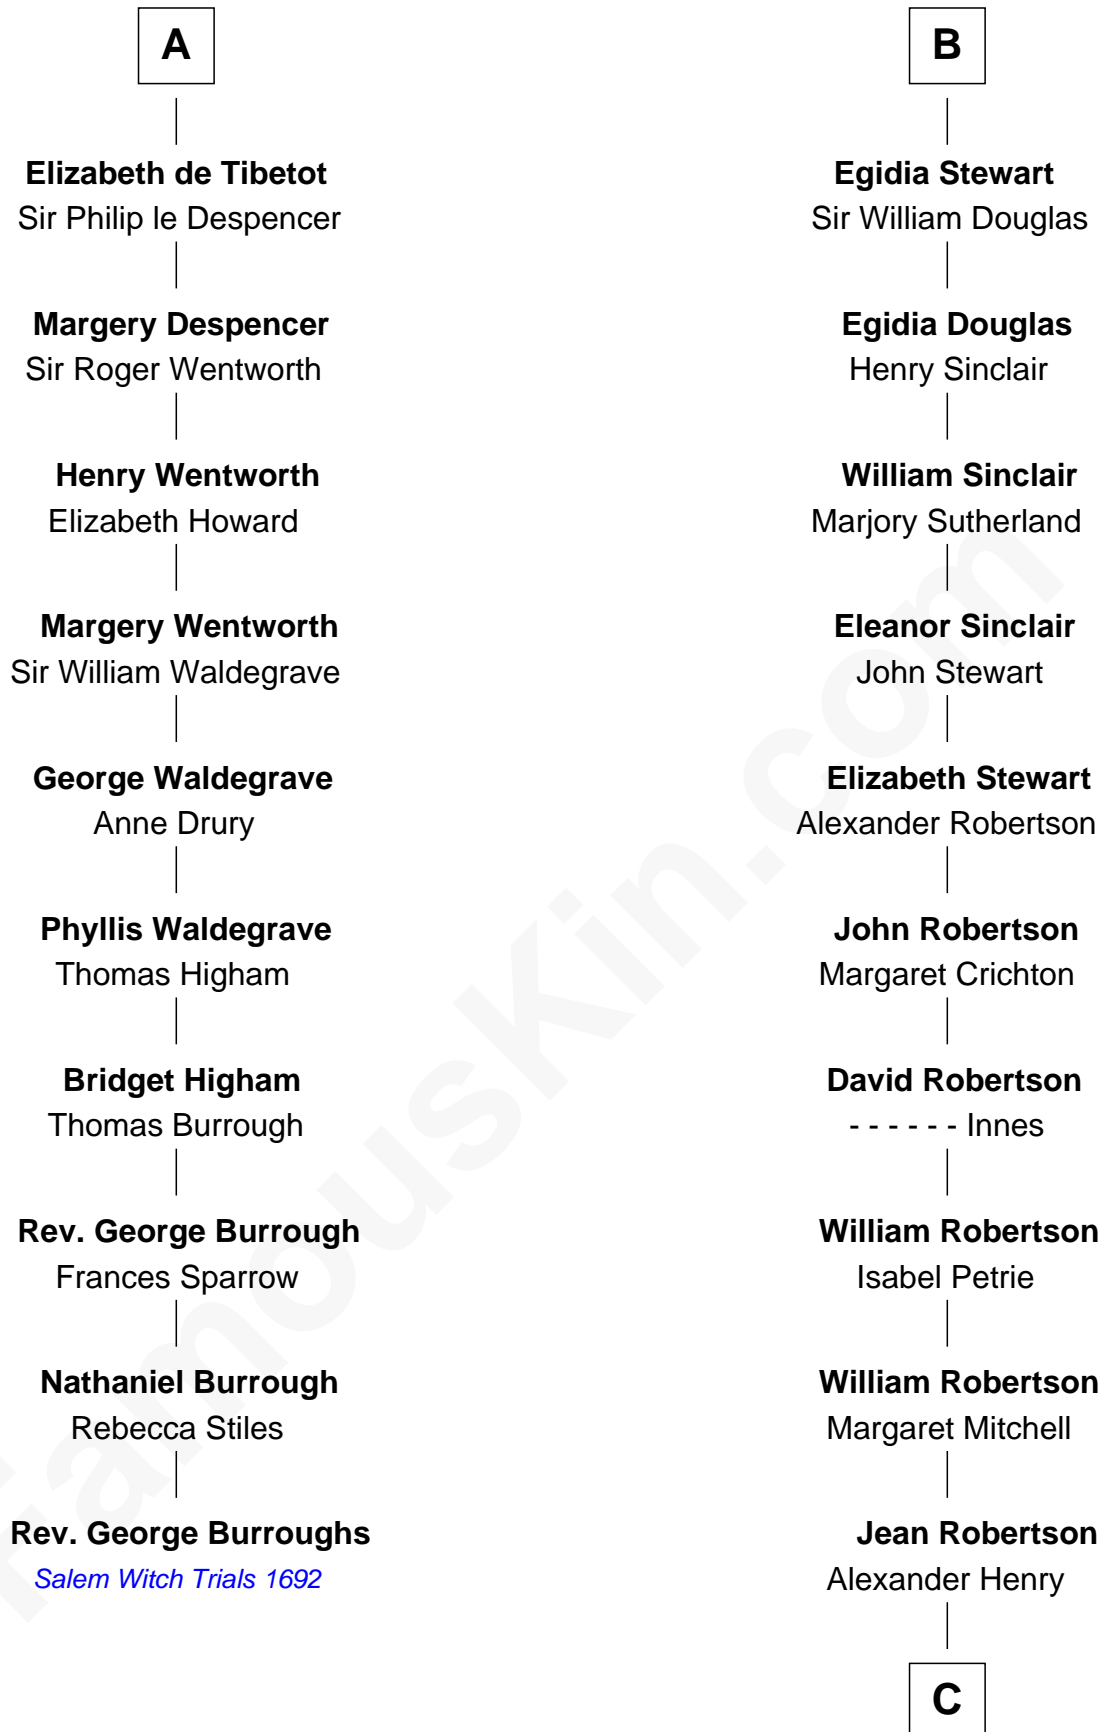

FamousKin.com

Relationship Chart of

Rev. George Burroughs

Executed for Witchcraft, Salem 1692

16th cousin 2 times removed of

Patrick Henry

1st and 6th Governor of Virginia

C

John Henry
Mrs. Sarah Winston Syme

Patrick Henry
1st & 6th Gov. of Virginia

FamousKin.com