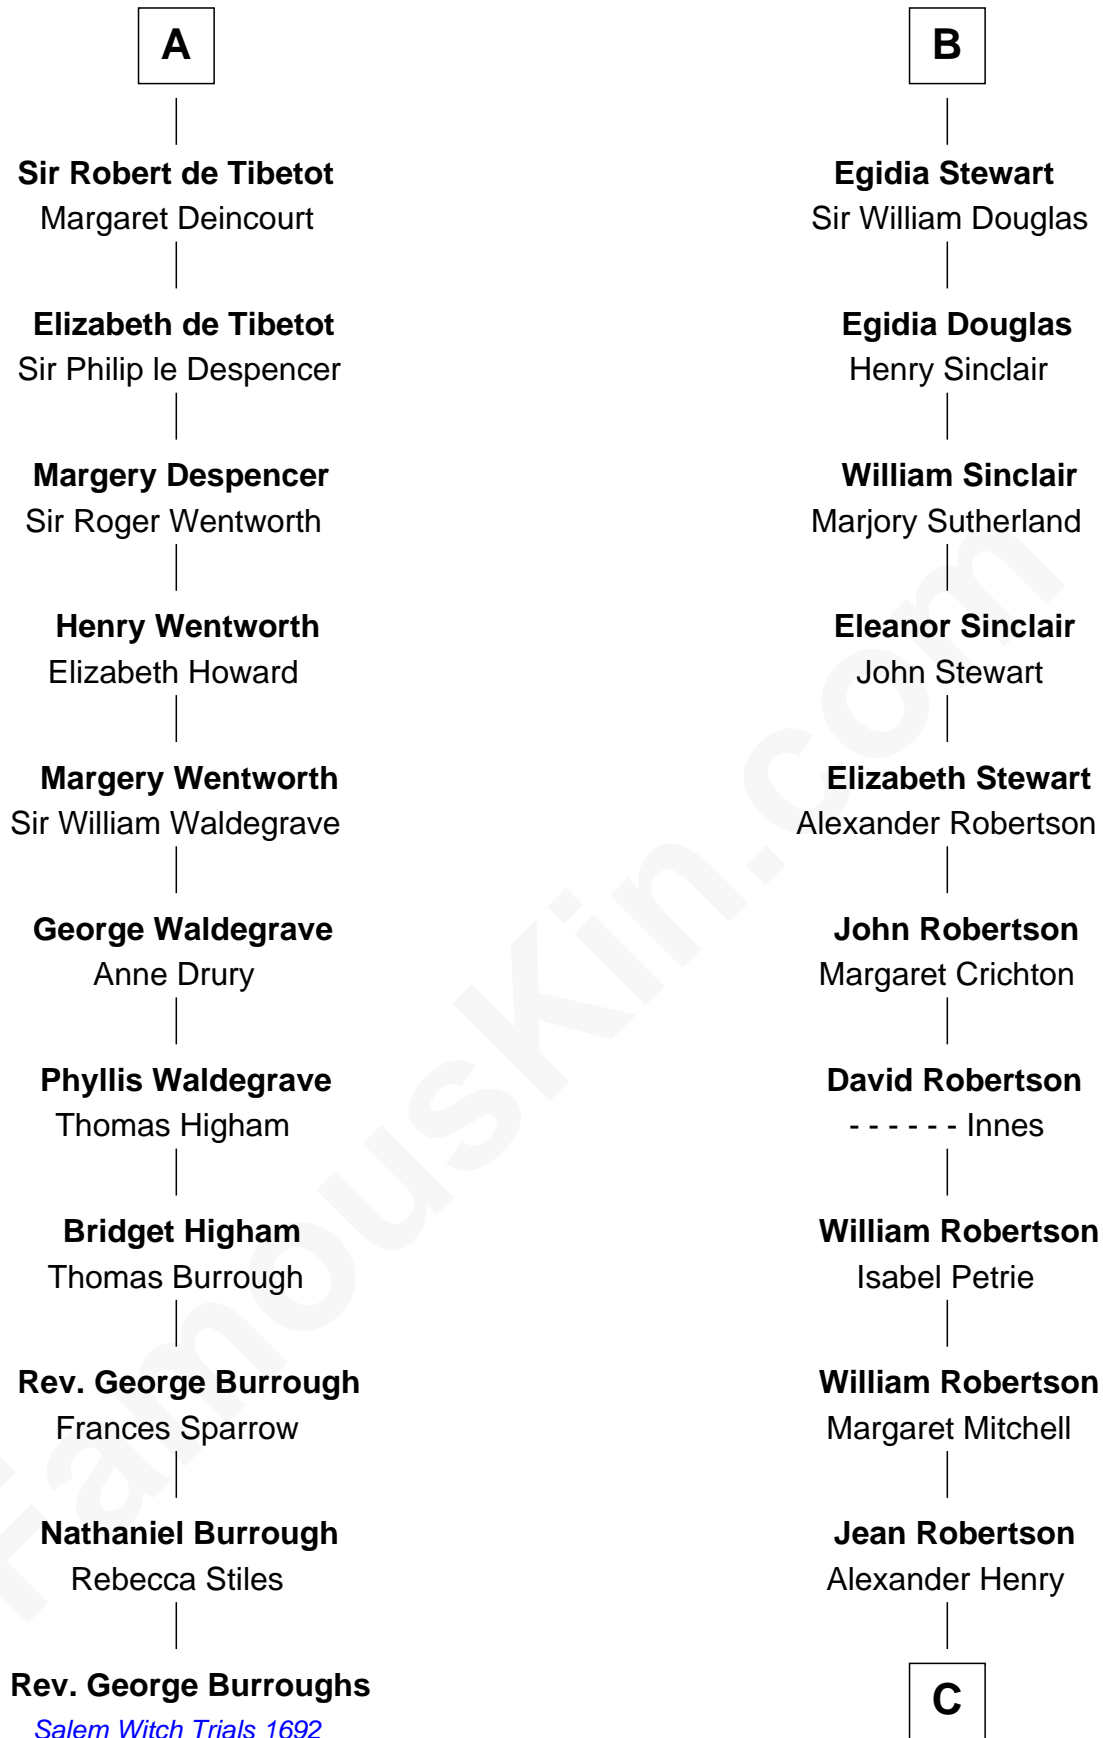

FamousKin.com

Relationship Chart of

Rev. George Burroughs

Executed for Witchcraft, Salem 1692

17th cousin 1 time removed of

Patrick Henry

1st and 6th Governor of Virginia

C

John Henry
Mrs. Sarah Winston Syme

Patrick Henry
1st & 6th Gov. of Virginia

FamousKin.com