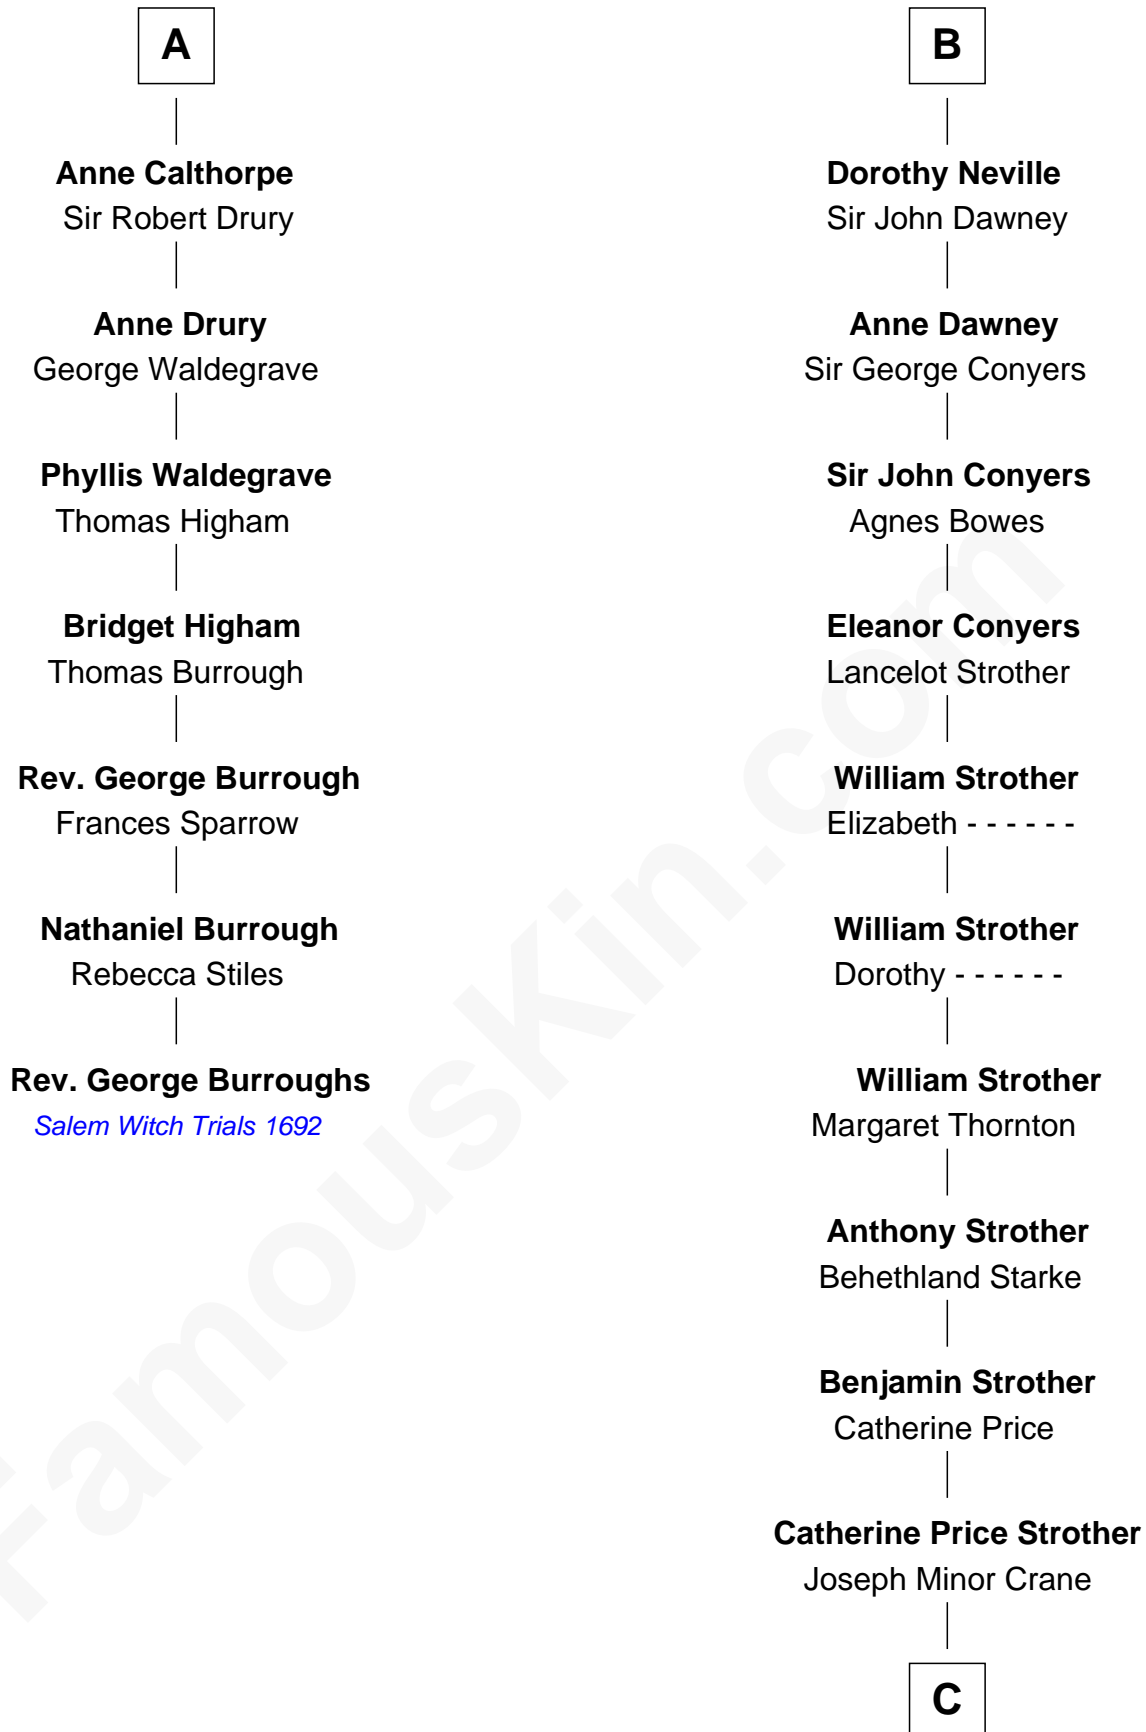

FamousKin.com

Relationship Chart of

Rev. George Burroughs

Executed for Witchcraft, Salem 1692

13th cousin 7 times removed of

Randolph Scott
Movie Actor

King Edward I
Eleanor of Castile

Joan of Acre
Sir Gilbert de Clare

Elizabeth de Clare
Roger D'Amory

Elizabeth D'Amory
Sir John Bardolf

William Bardolf
Agnes Poynings

Cecilia Bardolf
Sir Brian Stapleton

Sir Miles Stapleton
Katherine de la Pole

Elizabeth Stapleton
Sir William Calthorpe

A

Edward II, King of England
Isabella of France

Edward III, King of England
Philippa of Hainault

John of Gaunt
Katherine Roet

Joan Beaufort
Sir Ralph Neville

George Neville
Elizabeth Beauchamp

Sir Henry Neville
Joan Bouchier

Sir Richard Neville
Anne Stafford

B

C

John William Crane

Margaret Ann Sadler

Joseph Minor Crane

Lavinia Lionberger

Lucy Lionberger Crane