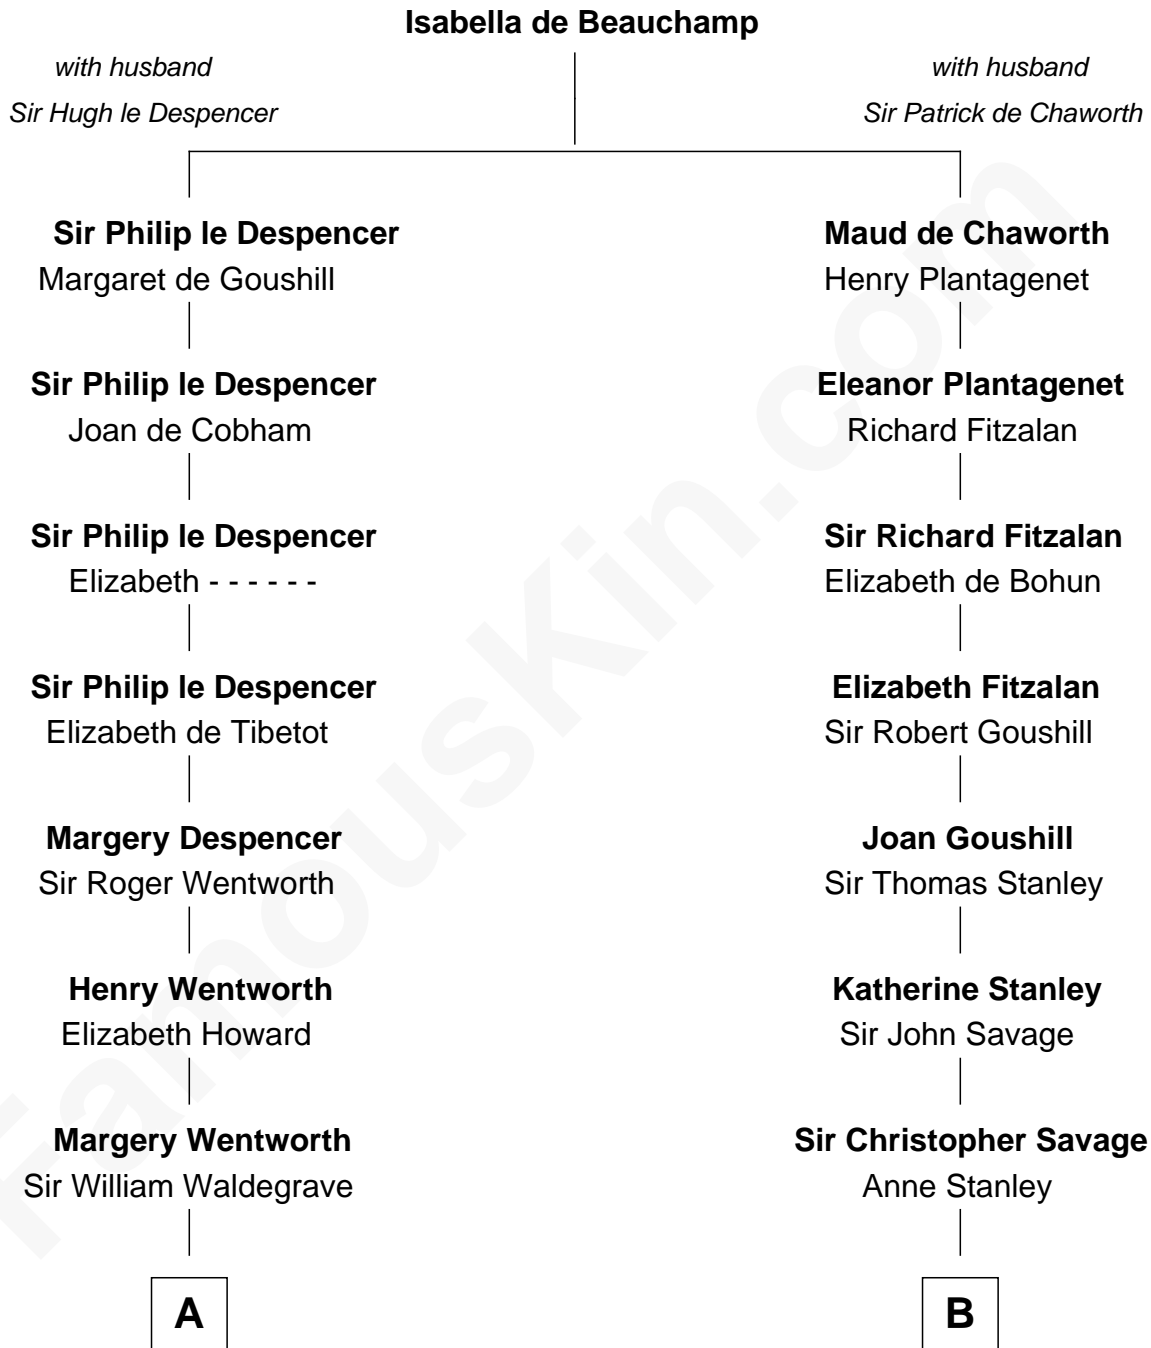

# FamousKin.com Relationship Chart of

**Rev. George Burroughs**  
*Executed for Witchcraft, Salem 1692*

12th cousin 8 times removed of

**Randolph Scott**  
*Movie Actor*

**C**

John William Crane  
Margaret Ann Sadler

Joseph Minor Crane  
Lavinia Lionberger

Lucy Lionberger Crane  
George Grant Scott

Randolph Scott  
*Movie Actor*

FamousKin.com