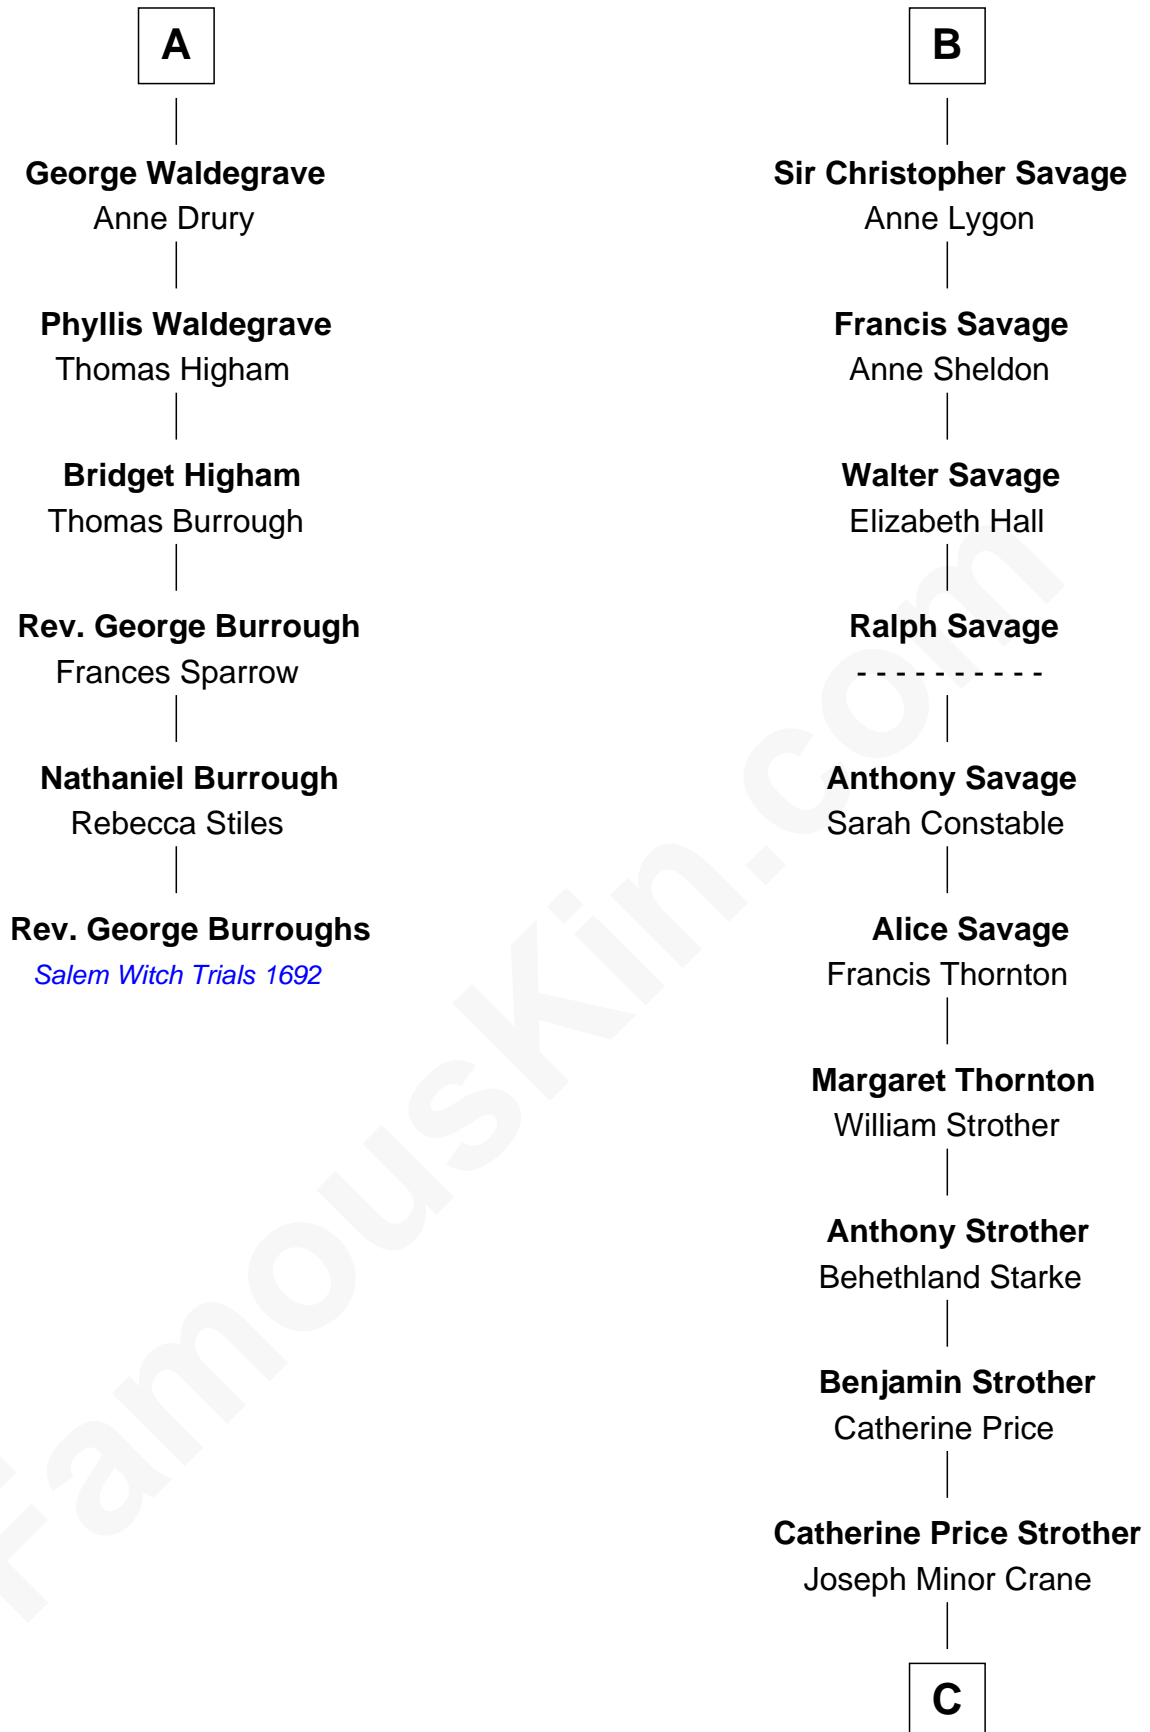

# FamousKin.com Relationship Chart of

**Rev. George Burroughs**  
*Executed for Witchcraft, Salem 1692*

12th cousin 8 times removed of

**Randolph Scott**  
*Movie Actor*

**C**

John William Crane  
Margaret Ann Sadler

Joseph Minor Crane  
Lavinia Lionberger

Lucy Lionberger Crane  
George Grant Scott

Randolph Scott  
*Movie Actor*

FamousKin.com