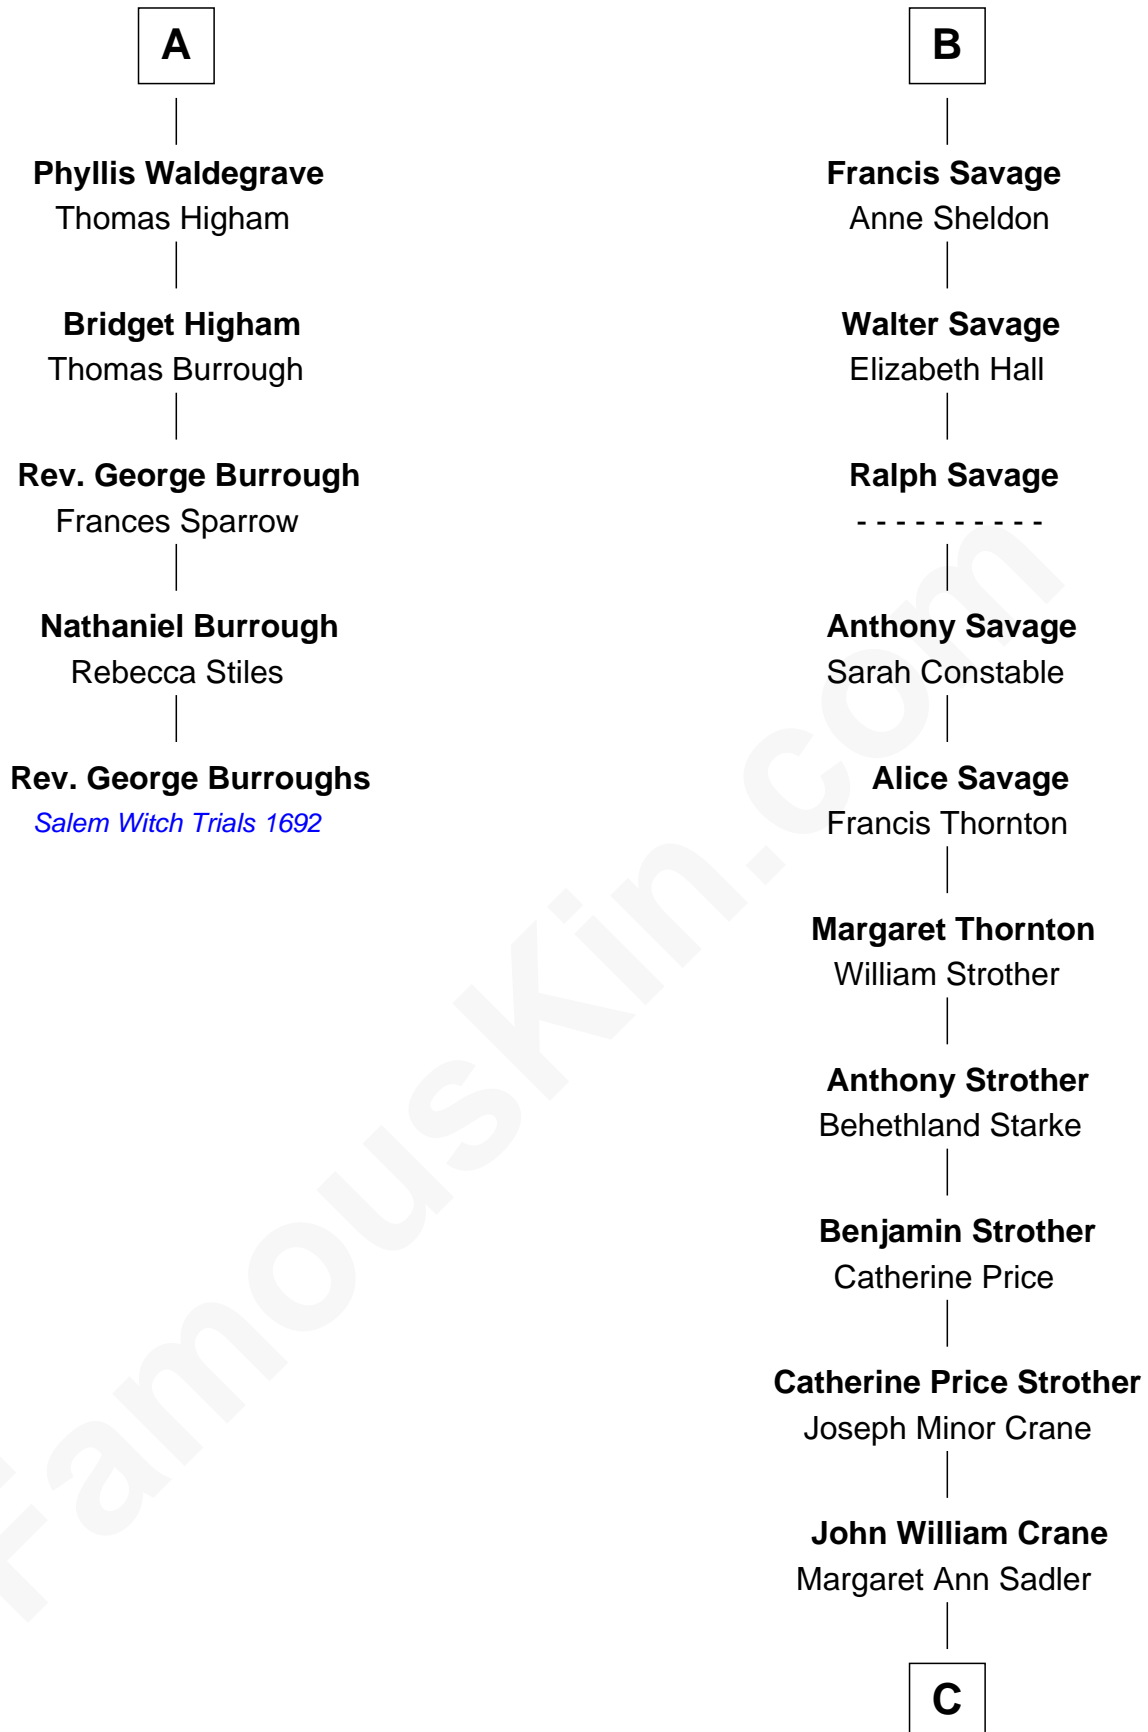

## Relationship Chart of

**Rev. George Burroughs**  
*Executed for Witchcraft, Salem 1692*

11th cousin 8 times removed of

**Randolph Scott**  
*Movie Actor*

**Bartholomew de Badlesmere**  
 Margaret de Clare

**Margaret de Badlesmere**

Sir John de Tibetot

**Sir Robert de Tibetot**

Margaret Deincourt

**Elizabeth de Tibetot**

Sir Philip le Despencer

**Margery Despencer**

Sir Roger Wentworth

**Henry Wentworth**

Elizabeth Howard

**Margery Wentworth**

Sir William Waldegrave

**George Waldegrave**

Anne Drury

**A**

**Elizabeth de Badlesmere**

Sir John Savage

**Sir Christopher Savage**

Anne Stanley

**Sir Christopher Savage**

Anne Lygon

**B**

**C**

—  
**Joseph Minor Crane**