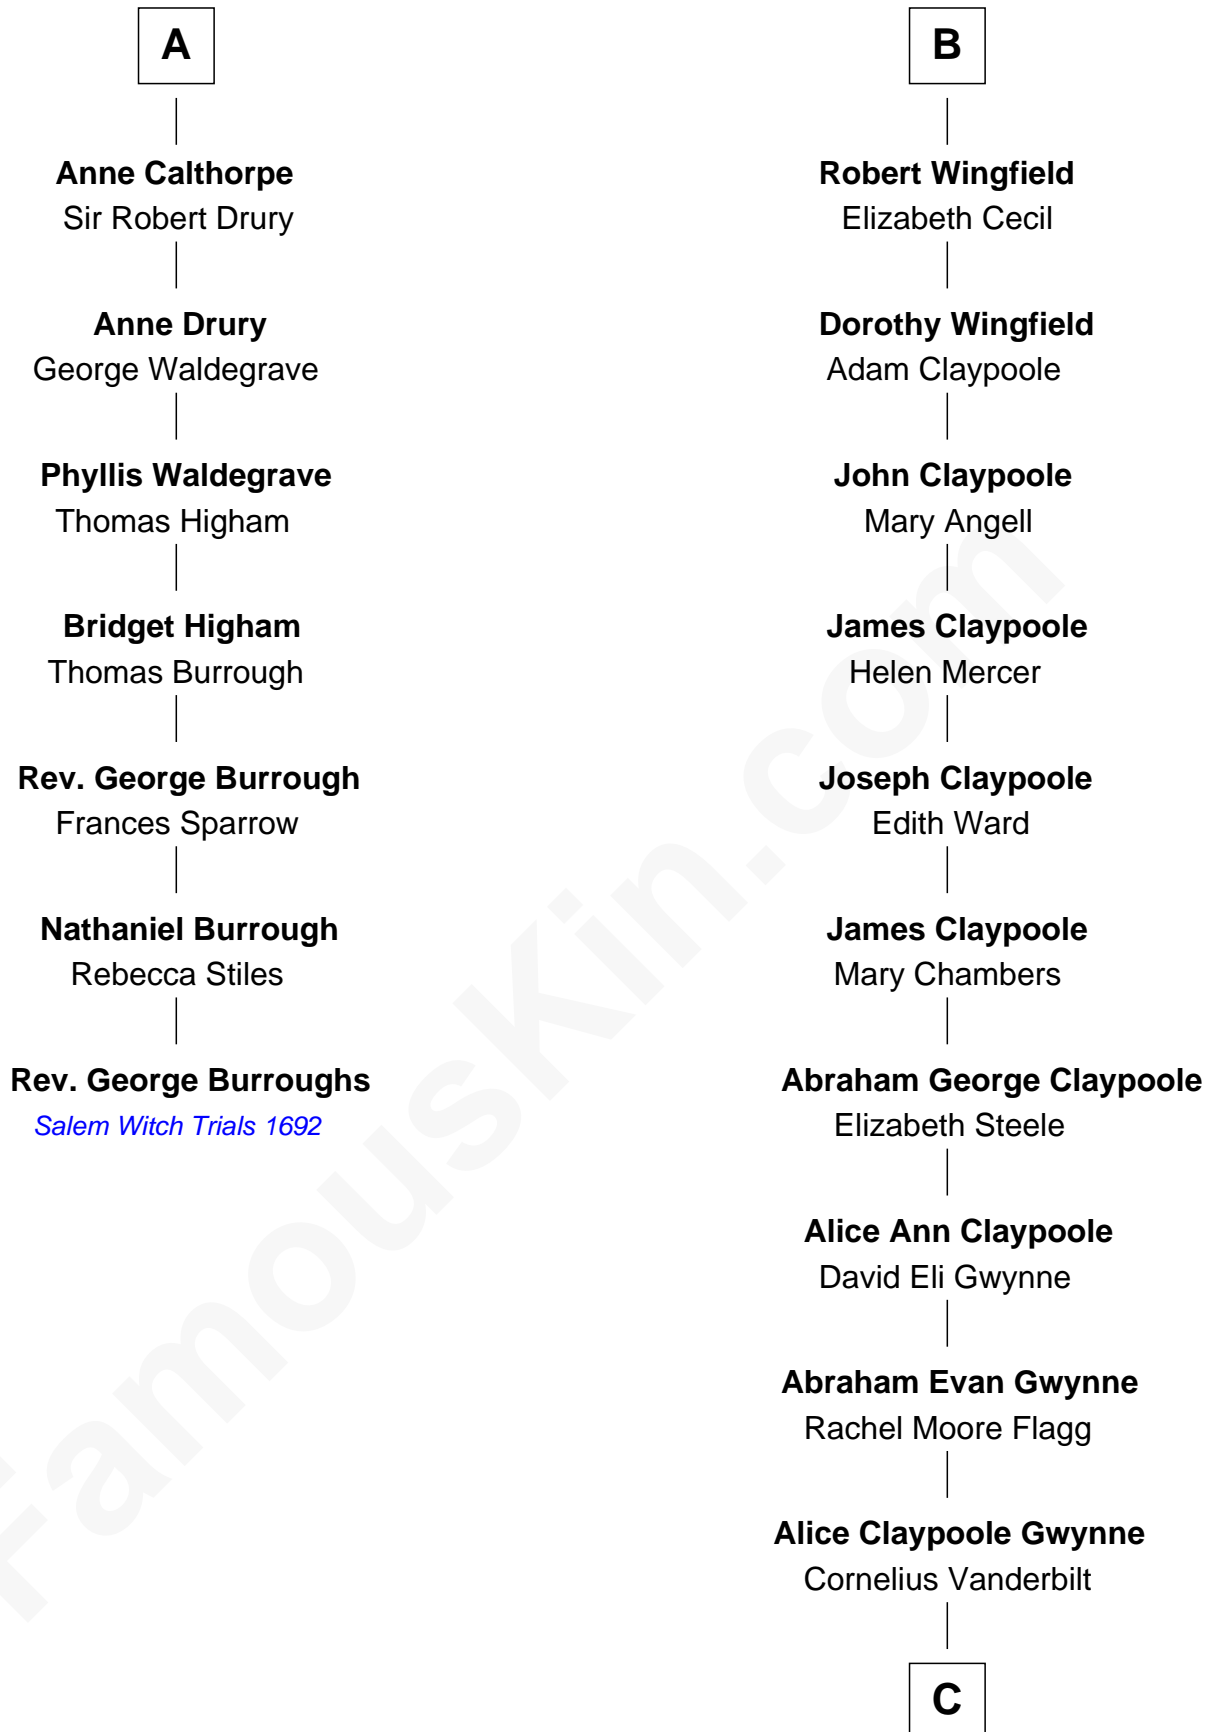

### Rev. George Burroughs

*Executed for Witchcraft, Salem 1692*

13th cousin 6 times removed of

**Anderson Cooper**  
*Television Journalist*

**King Edward I**  
Eleanor of Castile

**Joan of Acre**  
Sir Gilbert de Clare

**Elizabeth de Clare**  
Roger D'Amory

**Elizabeth D'Amory**  
Sir John Bardolf

**William Bardolf**  
Agnes Poynings

**Cecilia Bardolf**  
Sir Brian Stapleton

**Sir Miles Stapleton**  
Katherine de la Pole

**Elizabeth Stapleton**  
Sir William Calthorpe

**A**

**Elizabeth Plantagenet**  
Humphrey de Bohun

**Sir William de Bohun**  
Elizabeth de Badlesmere

**Elizabeth de Bohun**  
Sir Richard Fitzalan

**Elizabeth Fitzalan**  
Sir Robert Goushill

**Elizabeth Goushill**  
Sir Robert Wingfield

**Sir Henry Wingfield**  
Elizabeth Rookes

**Robert Wingfield**  
Margery Quarles

**B**

C

**Reginald Claypoole Vanderbilt**

Gloria Maria Mercedes Morgan

**Gloria Laura Morgan Vanderbilt**