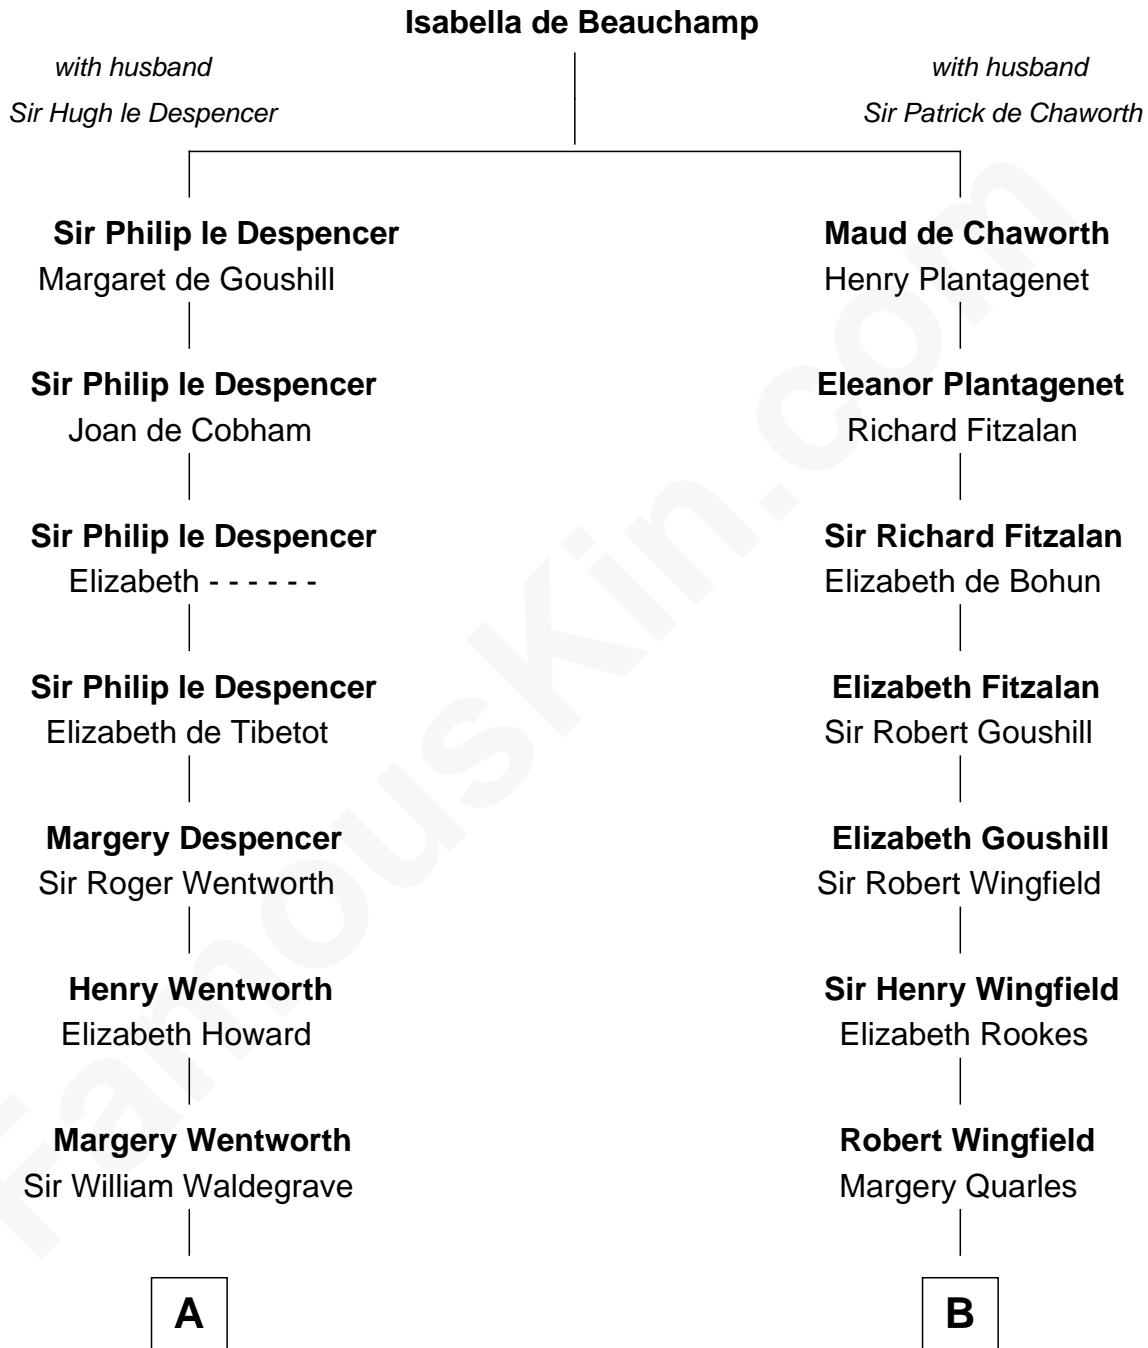

# FamousKin.com Relationship Chart of

**Rev. George Burroughs**  
*Executed for Witchcraft, Salem 1692*

12th cousin 7 times removed of

**Anderson Cooper**  
*Television Journalist*

C

**Reginald Claypoole Vanderbilt**

Gloria Maria Mercedes Morgan

**Gloria Laura Morgan Vanderbilt**

Wyatt Emory Cooper

**Anderson Cooper**

*Television Journalist*

FamousKin.com