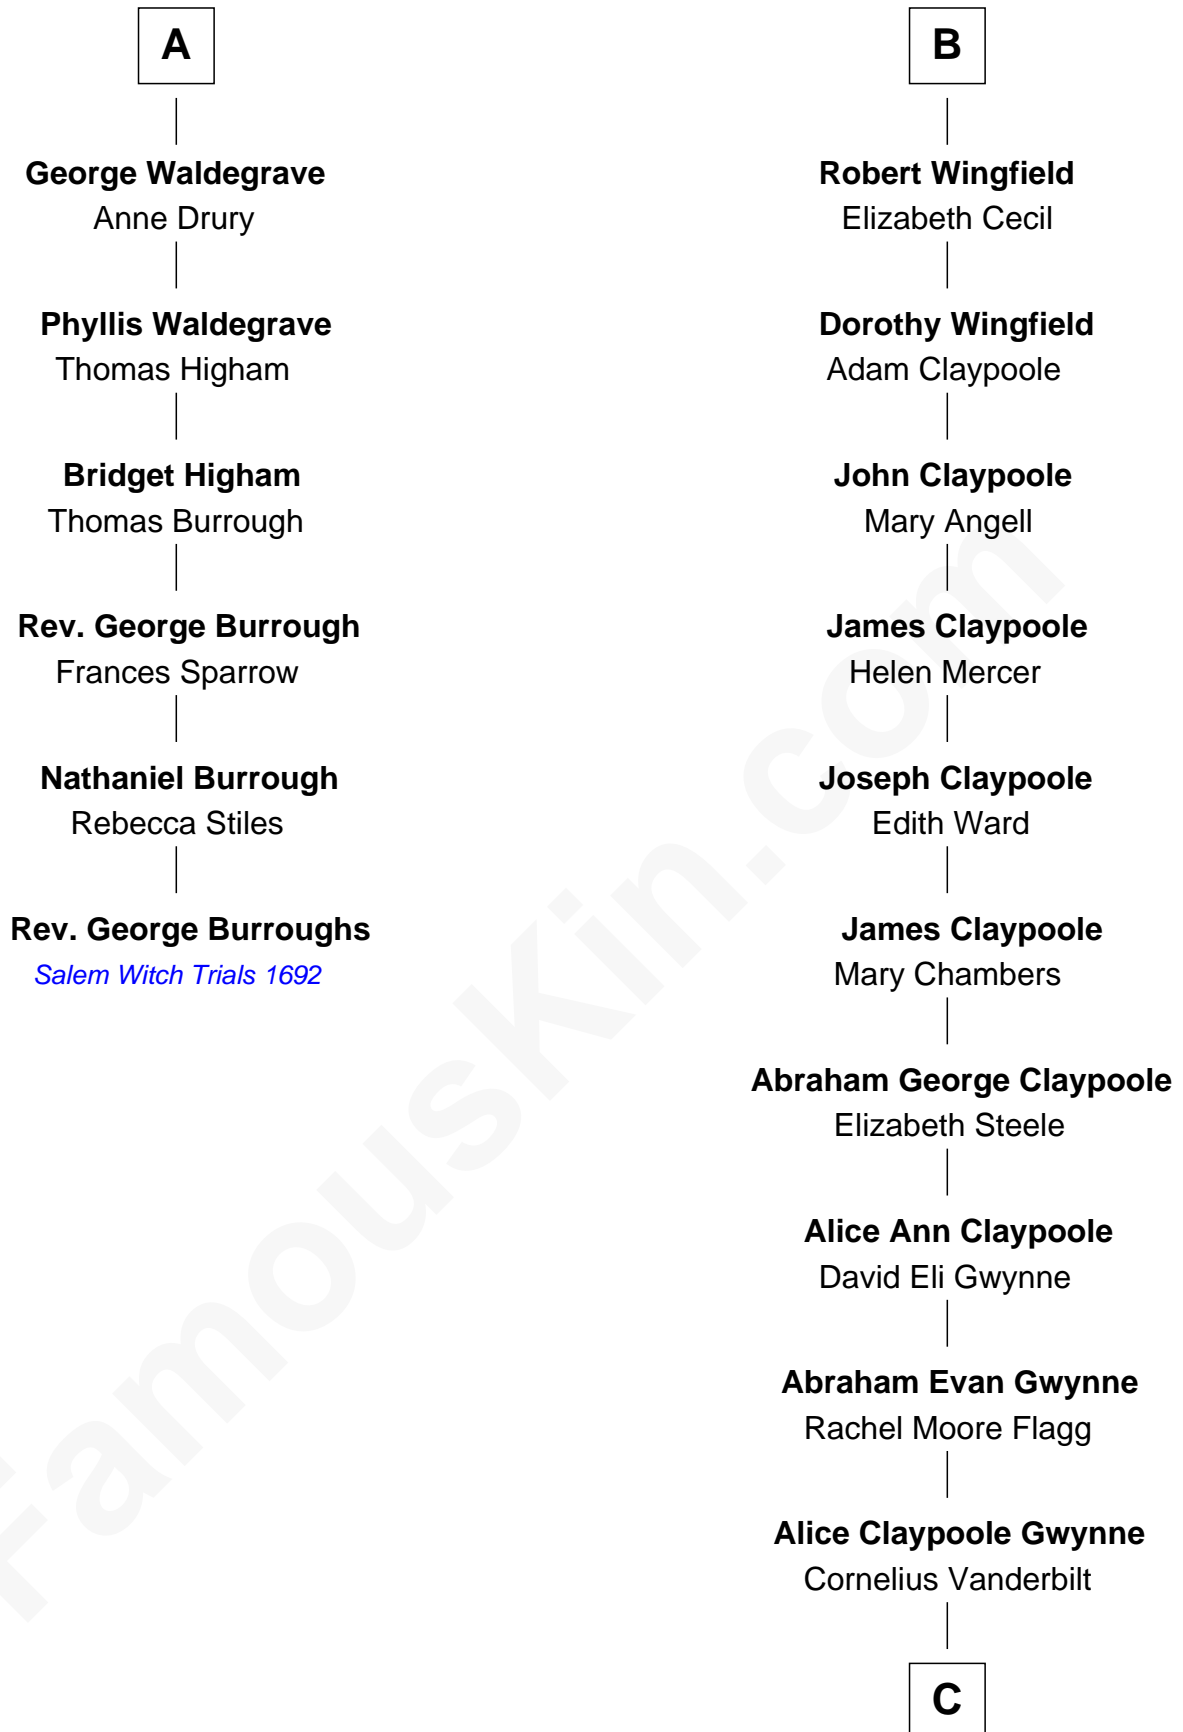

# FamousKin.com Relationship Chart of

**Rev. George Burroughs**  
*Executed for Witchcraft, Salem 1692*

12th cousin 7 times removed of

**Anderson Cooper**  
*Television Journalist*

C

**Reginald Claypoole Vanderbilt**

Gloria Maria Mercedes Morgan

**Gloria Laura Morgan Vanderbilt**

Wyatt Emory Cooper

**Anderson Cooper**

*Television Journalist*

FamousKin.com