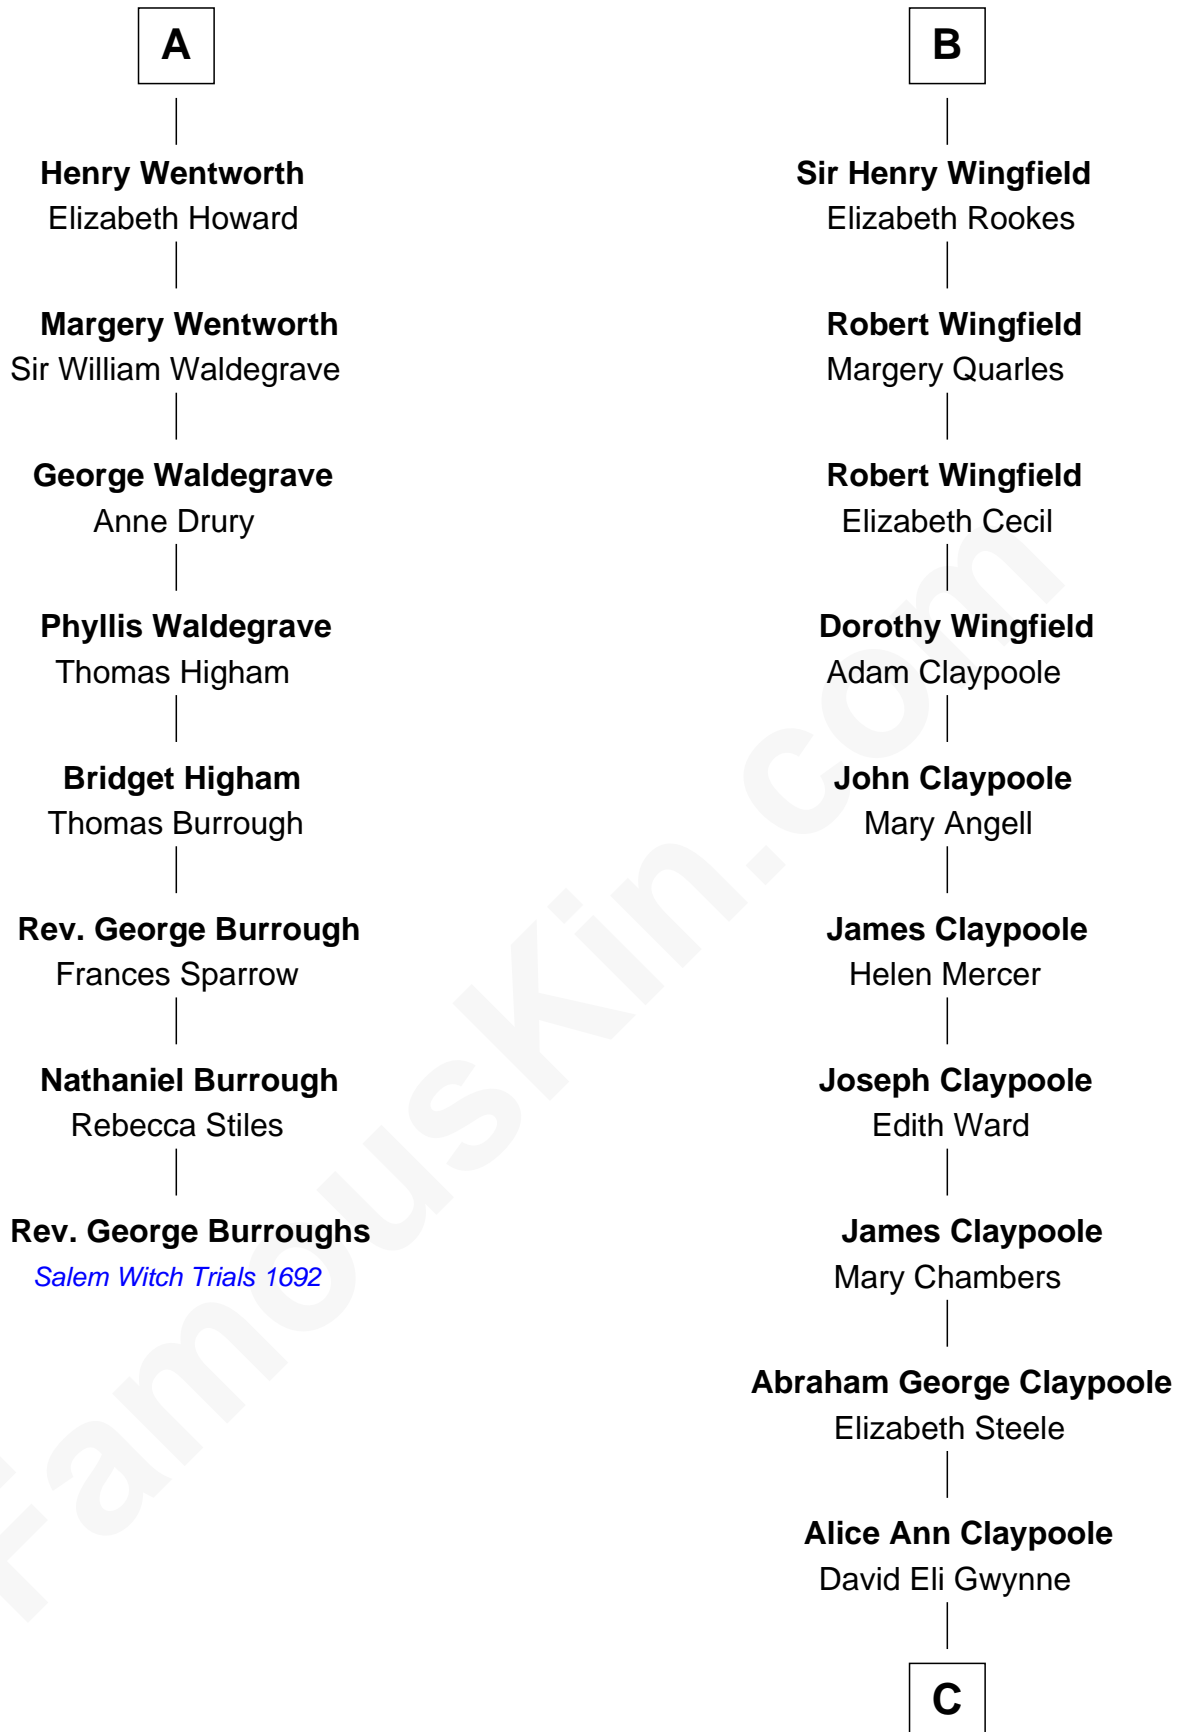

FamousKin.com

Relationship Chart of

Rev. George Burroughs

Executed for Witchcraft, Salem 1692

14th cousin 7 times removed of

Anderson Cooper
Television Journalist

William de Braiose
Eva Marshal

Eve de Braiose
Sir William de Cantilupe

Milicent de Cantilupe
Eudo la Zouche

Sir William la Zouche
Maud Lovel

Milicent la Zouche
Sir William Deincourt

Margaret Deincourt
Sir Robert de Tibetot

Elizabeth de Tibetot
Sir Philip le Despencer

Margery Despencer
Sir Roger Wentworth

A

Eleanor de Braiose
Sir Humphrey de Bohun

Humphrey de Bohun
Maud de Fiennes

Humphrey de Bohun
Elizabeth Plantagenet

Sir William de Bohun
Elizabeth de Badlesmere

Elizabeth de Bohun
Sir Richard Fitzalan

Elizabeth Fitzalan
Sir Robert Goushill

Elizabeth Goushill
Sir Robert Wingfield

B

C

Abraham Evan Gwynne

Rachel Moore Flagg

Alice Claypoole Gwynne

Cornelius Vanderbilt

Reginald Claypoole Vanderbilt