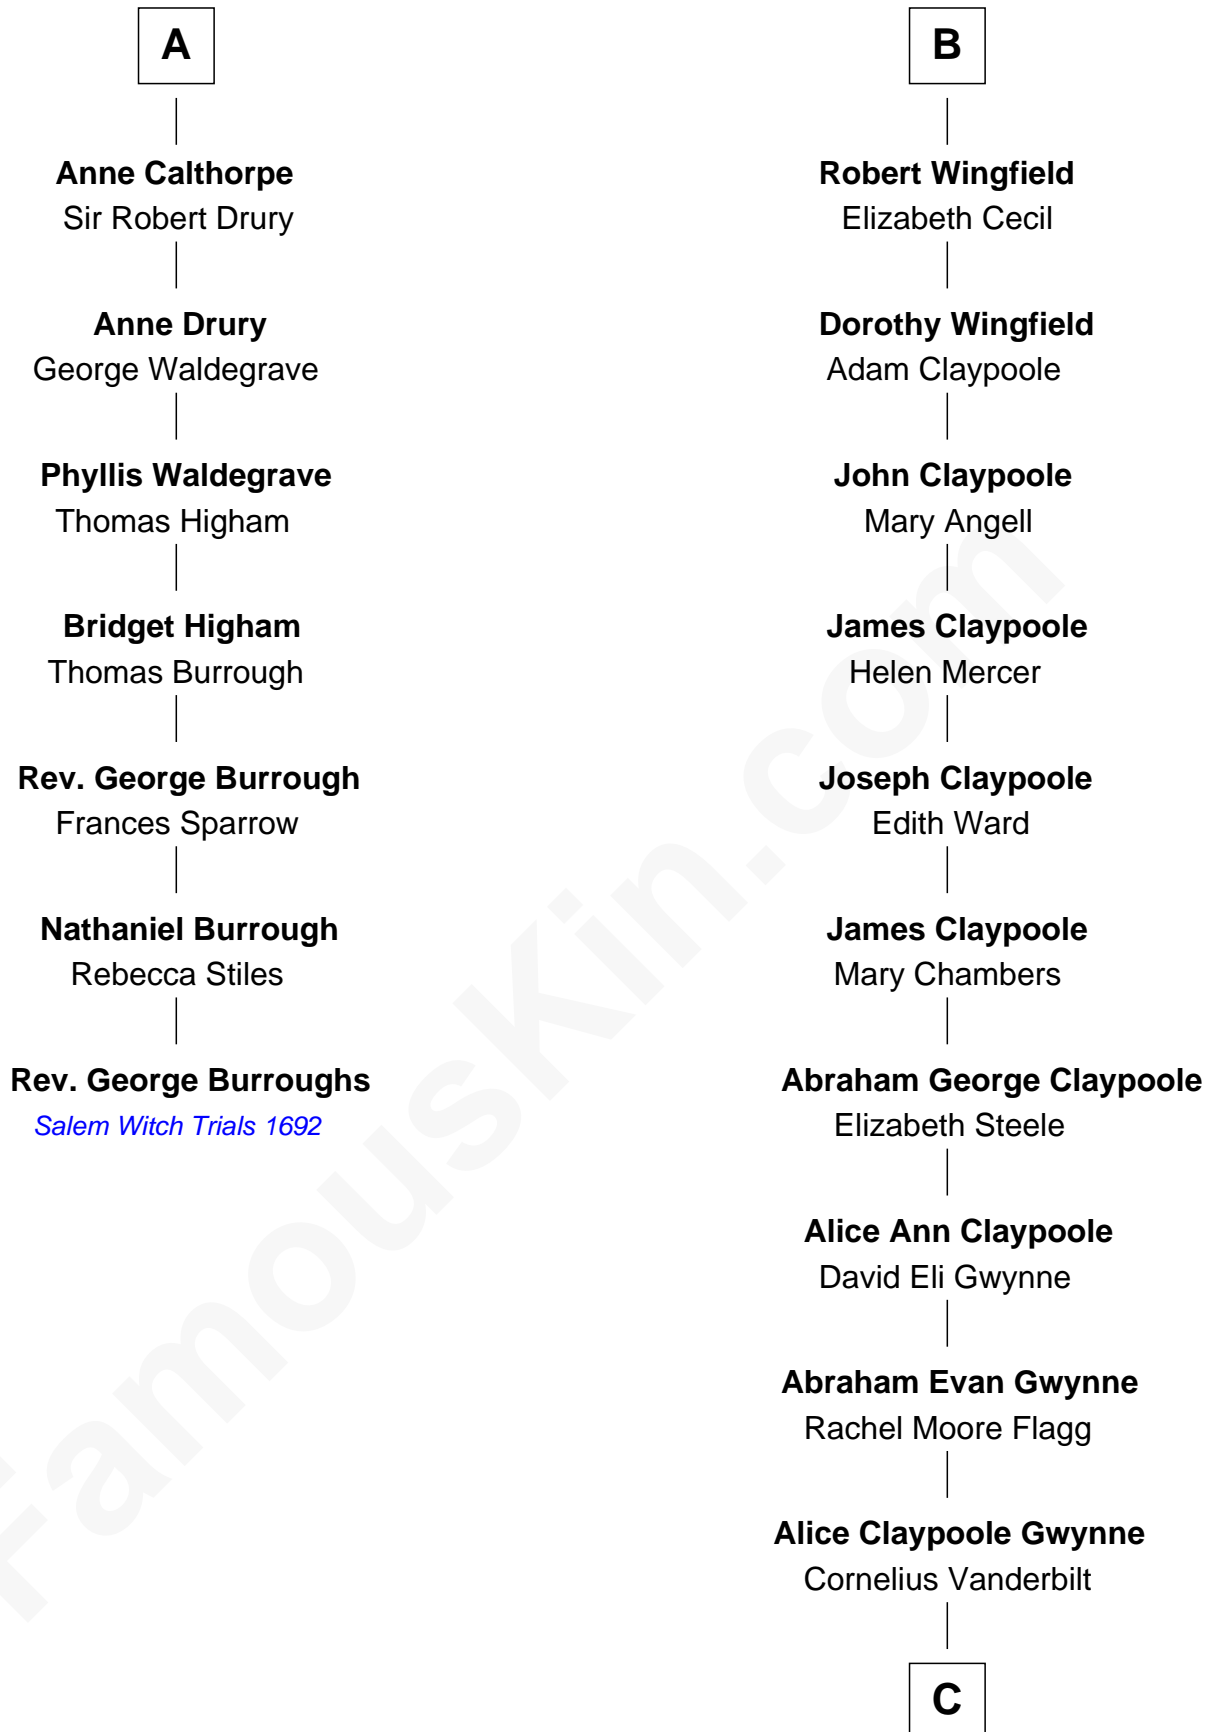

FamousKin.com

Relationship Chart of

Rev. George Burroughs
Executed for Witchcraft, Salem 1692

13th cousin 5 times removed of

Gloria Vanderbilt
Fashion Designer

King Edward I
 Eleanor of Castile

C

Reginald Claypoole Vanderbilt

Gloria Maria Mercedes Morgan

Gloria Vanderbilt

Fashion Designer

FamousKin.com