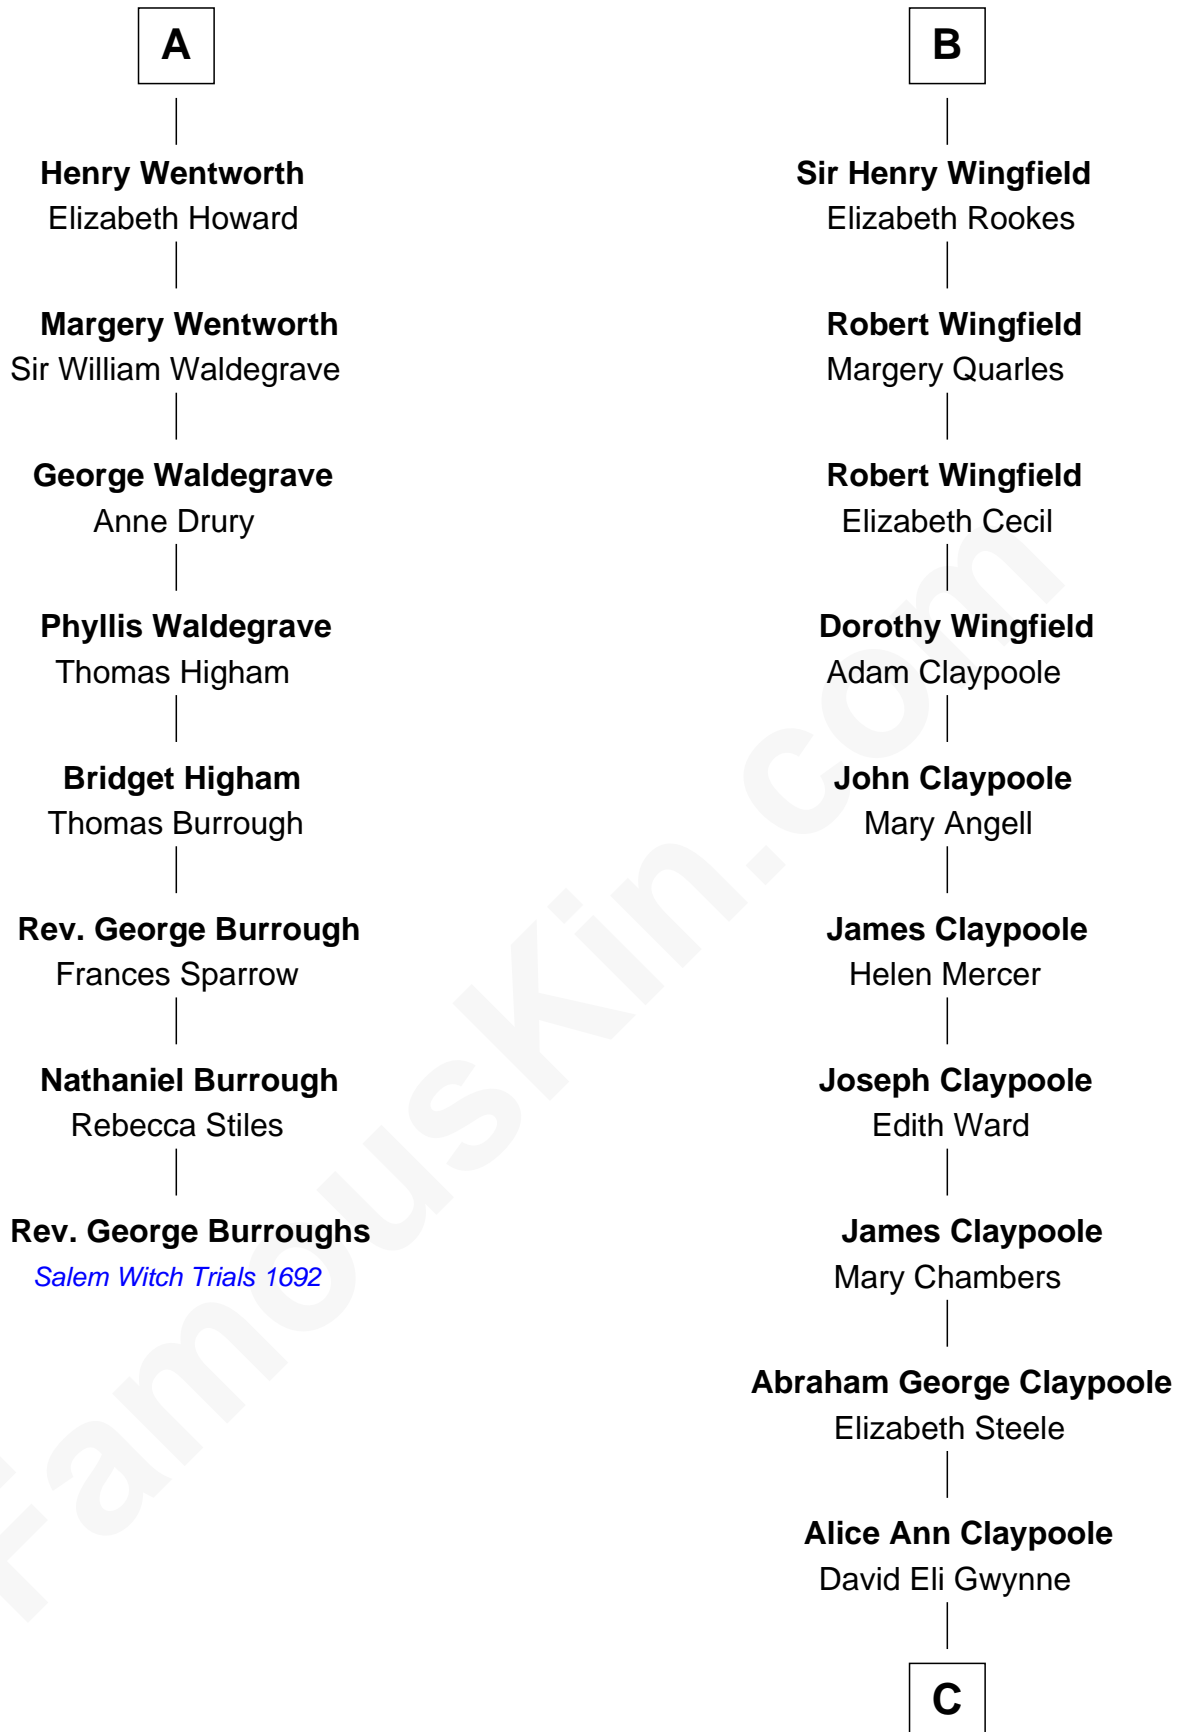

FamousKin.com

Relationship Chart of

Rev. George Burroughs

Executed for Witchcraft, Salem 1692

14th cousin 6 times removed of

Gloria Vanderbilt

Fashion Designer

William de Braiose

Eva Marshal

C

Abraham Evan Gwynne

Rachel Moore Flagg

Alice Claypoole Gwynne

Cornelius Vanderbilt

Reginald Claypoole Vanderbilt

Gloria Maria Mercedes Morgan