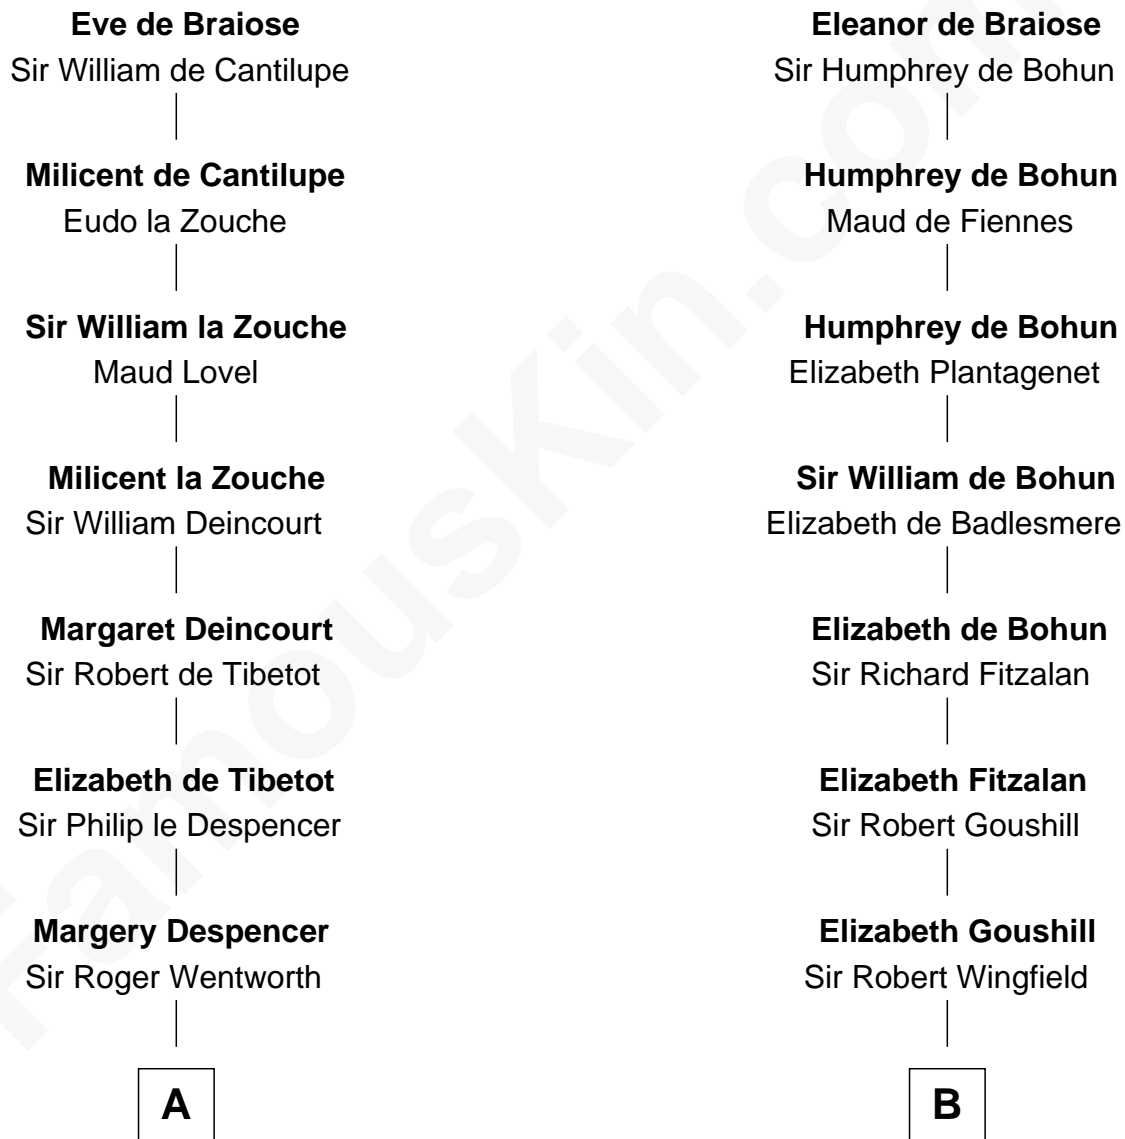

FamousKin.com

Relationship Chart of

Rev. George Burroughs

Executed for Witchcraft, Salem 1692

14th cousin 6 times removed of

Gloria Vanderbilt

Fashion Designer

William de Braiose

Eva Marshal

C

Abraham Evan Gwynne

Rachel Moore Flagg

Alice Claypoole Gwynne

Cornelius Vanderbilt

Reginald Claypoole Vanderbilt

Gloria Maria Mercedes Morgan