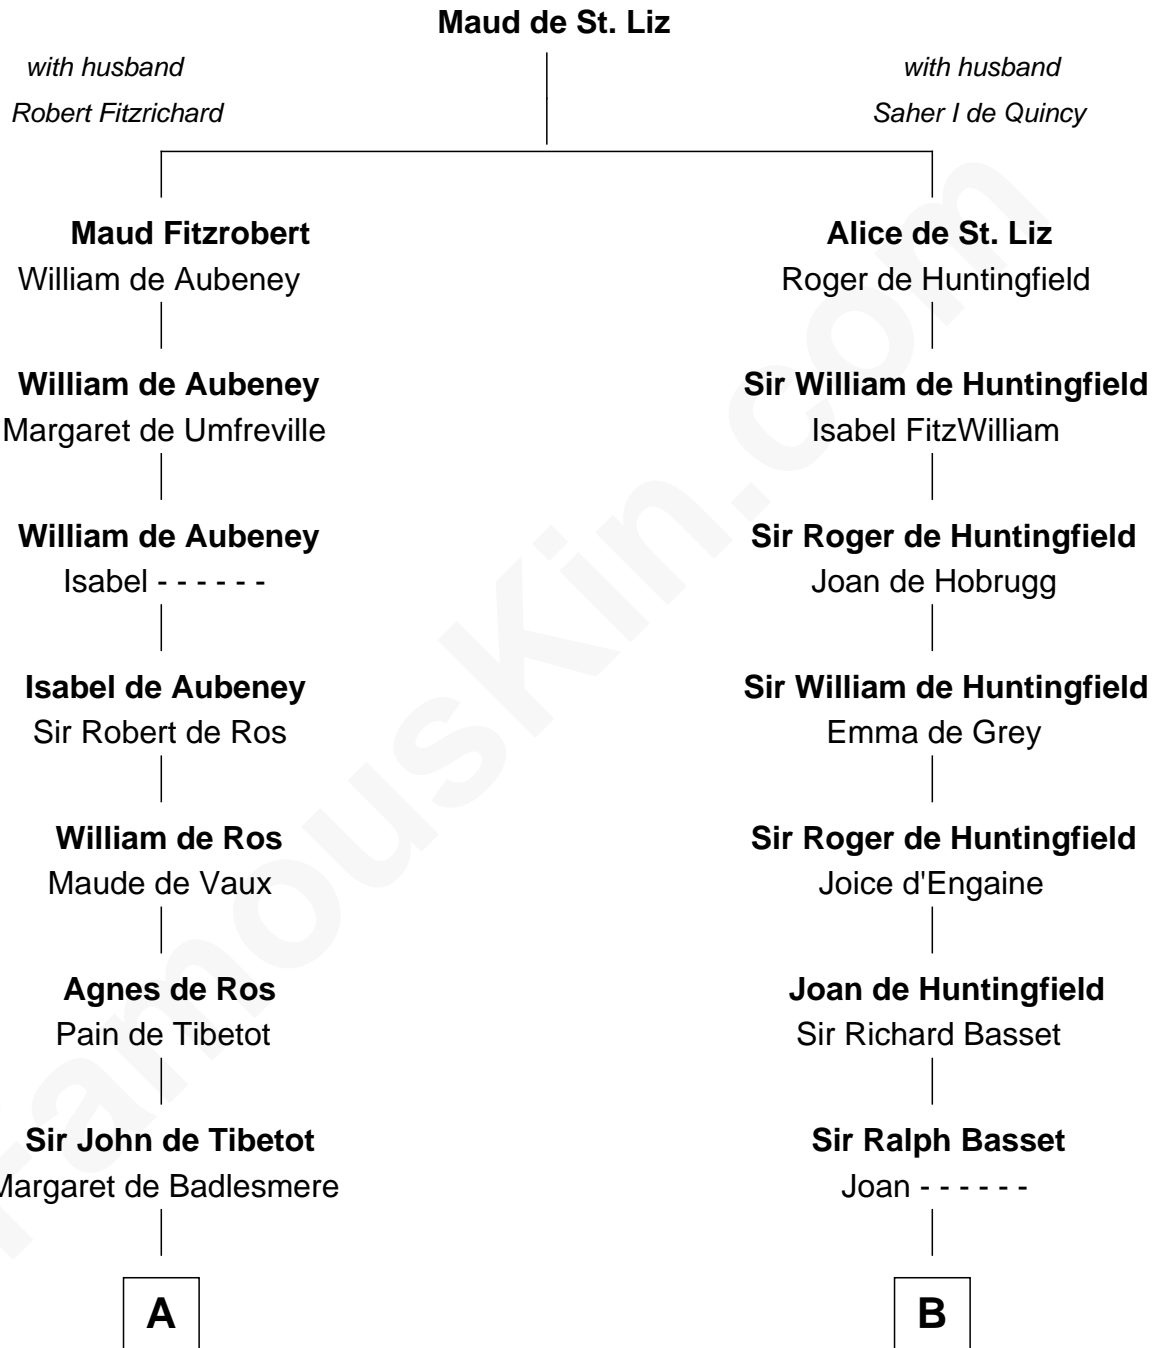

FamousKin.com

Relationship Chart of

Rev. George Burroughs

Executed for Witchcraft, Salem 1692

17th cousin 3 times removed of

William Greene

2nd Governor of Rhode Island

C

—
Annis Almy

John Greene

—
Samuel Greene

Mary Gorton

—
William Greene

Catharine Greene

—
William Greene

2nd Governor of Rhode Island