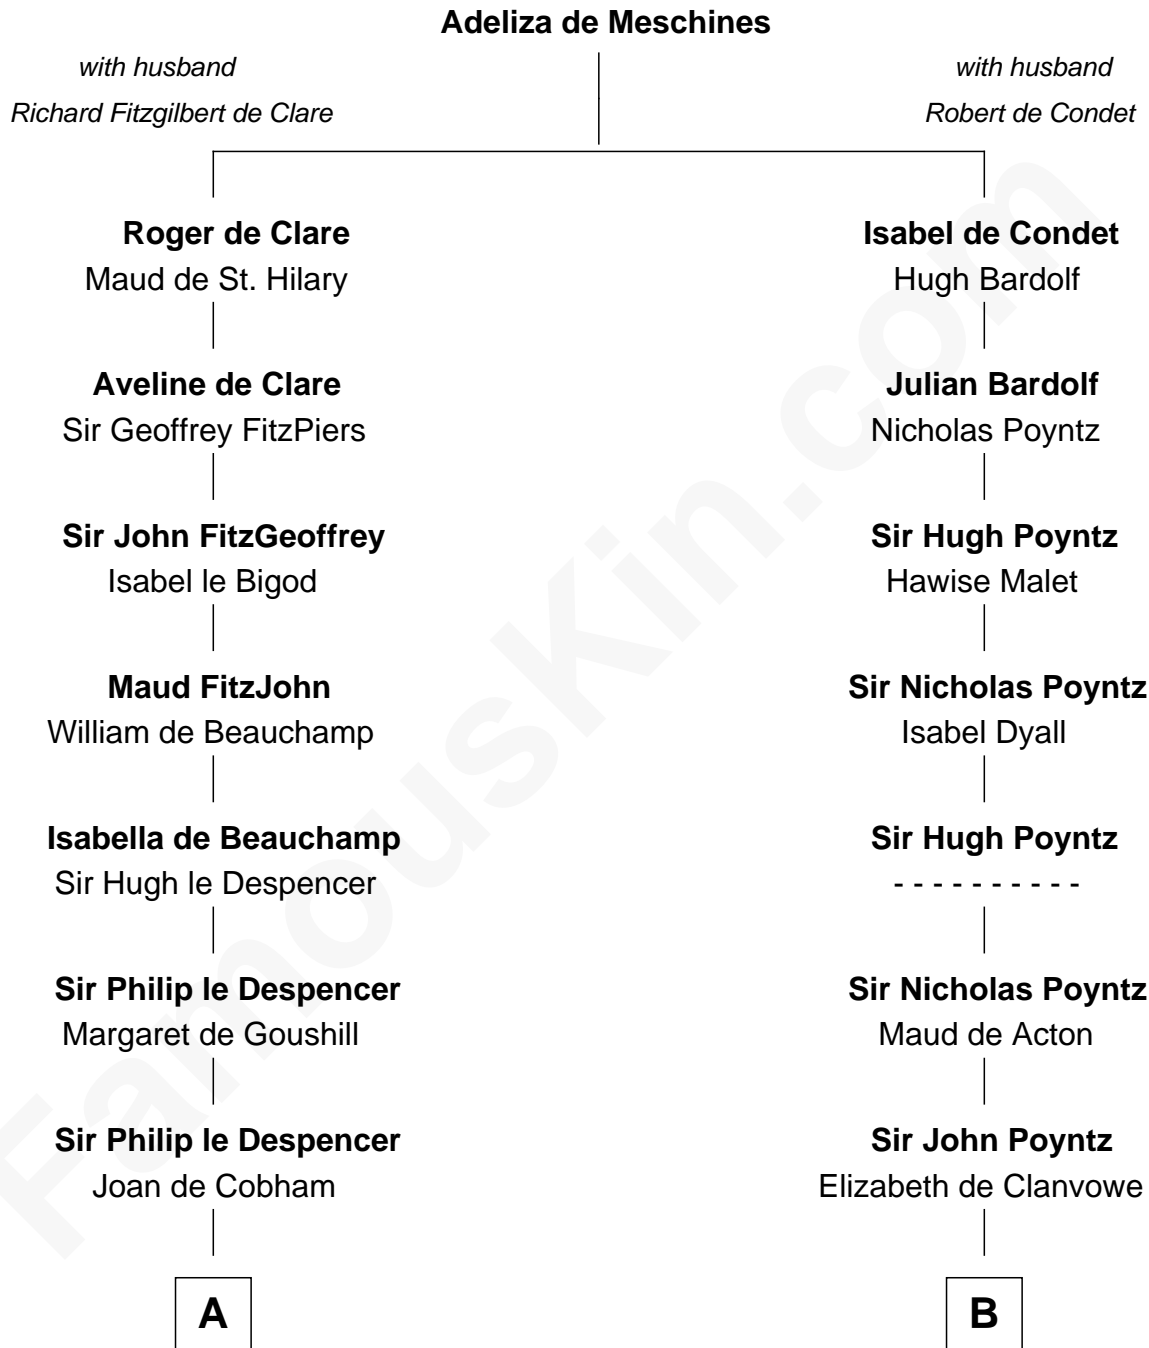

FamousKin.com

Relationship Chart of

Rev. George Burroughs

Executed for Witchcraft, Salem 1692

17th cousin 2 times removed of

William Greene

2nd Governor of Rhode Island

C

Samuel Greene

Mary Gorton

William Greene

Catharine Greene

William Greene

2nd Governor of Rhode Island

FamousKin.com