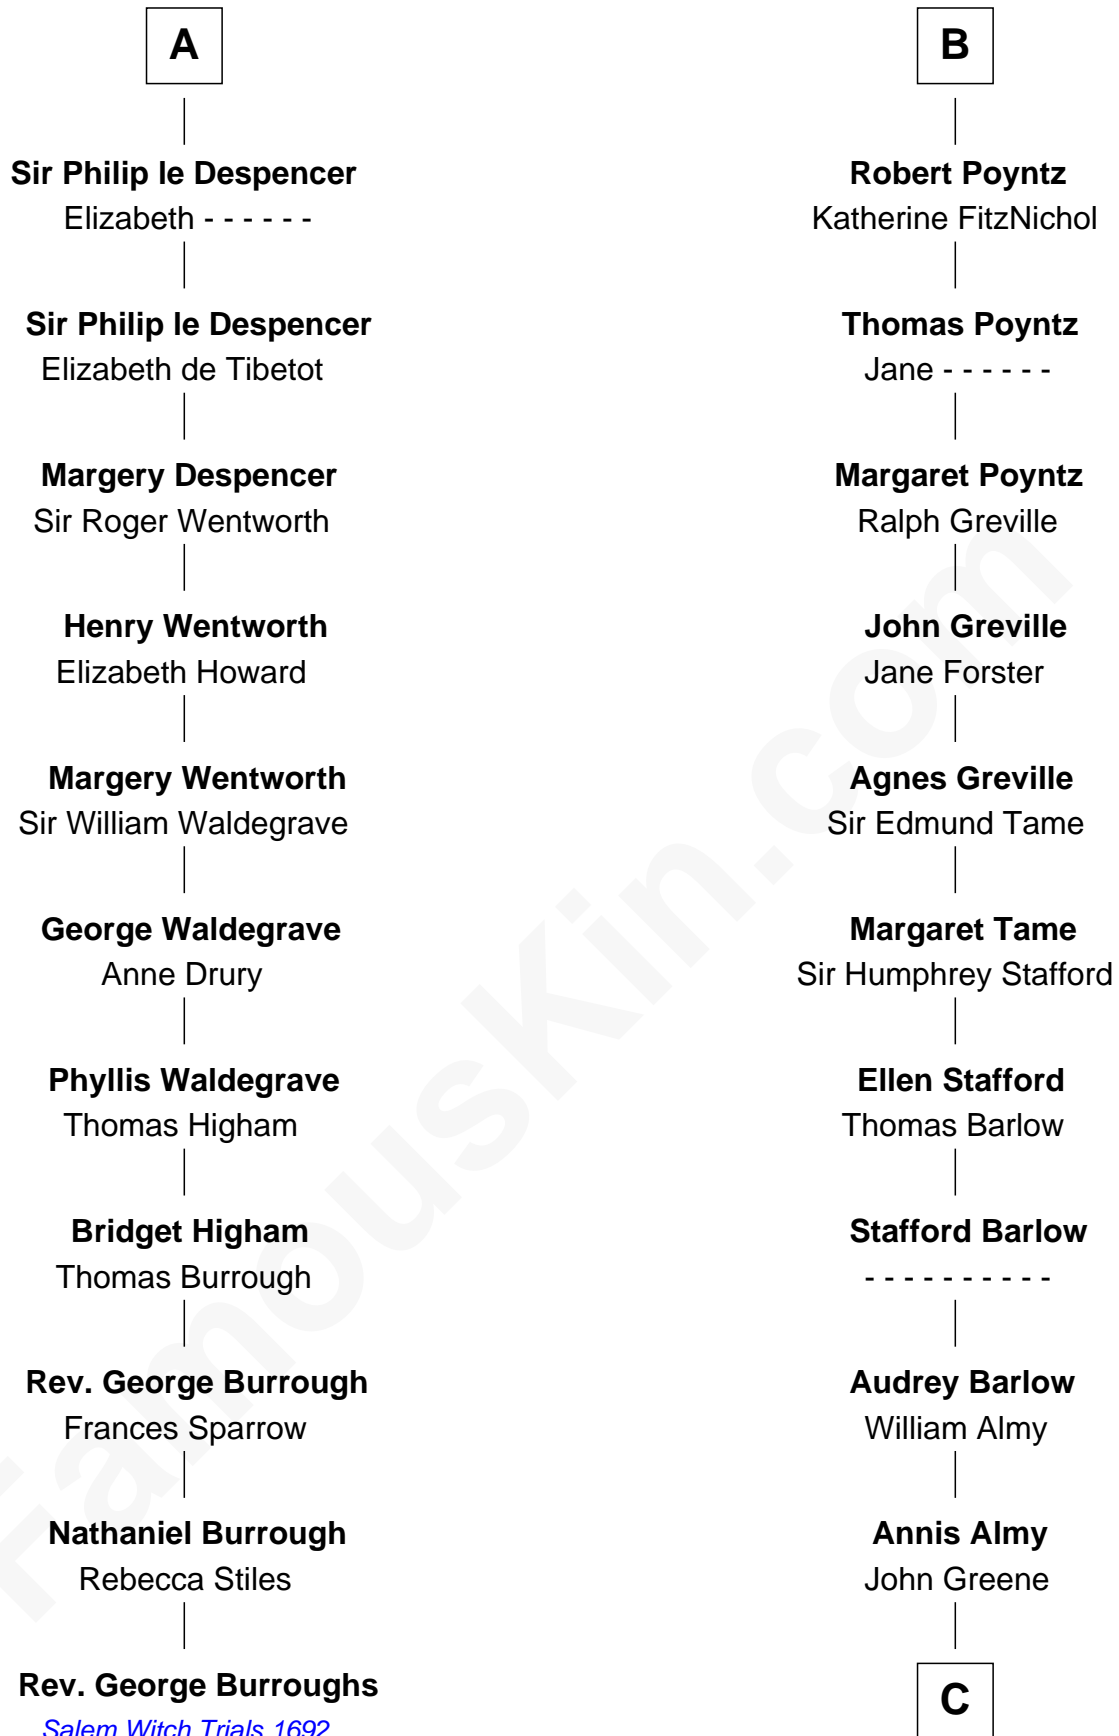

FamousKin.com

Relationship Chart of

Rev. George Burroughs

Executed for Witchcraft, Salem 1692

17th cousin 2 times removed of

William Greene

2nd Governor of Rhode Island

C

Samuel Greene

Mary Gorton

William Greene

Catharine Greene

William Greene

2nd Governor of Rhode Island

FamousKin.com