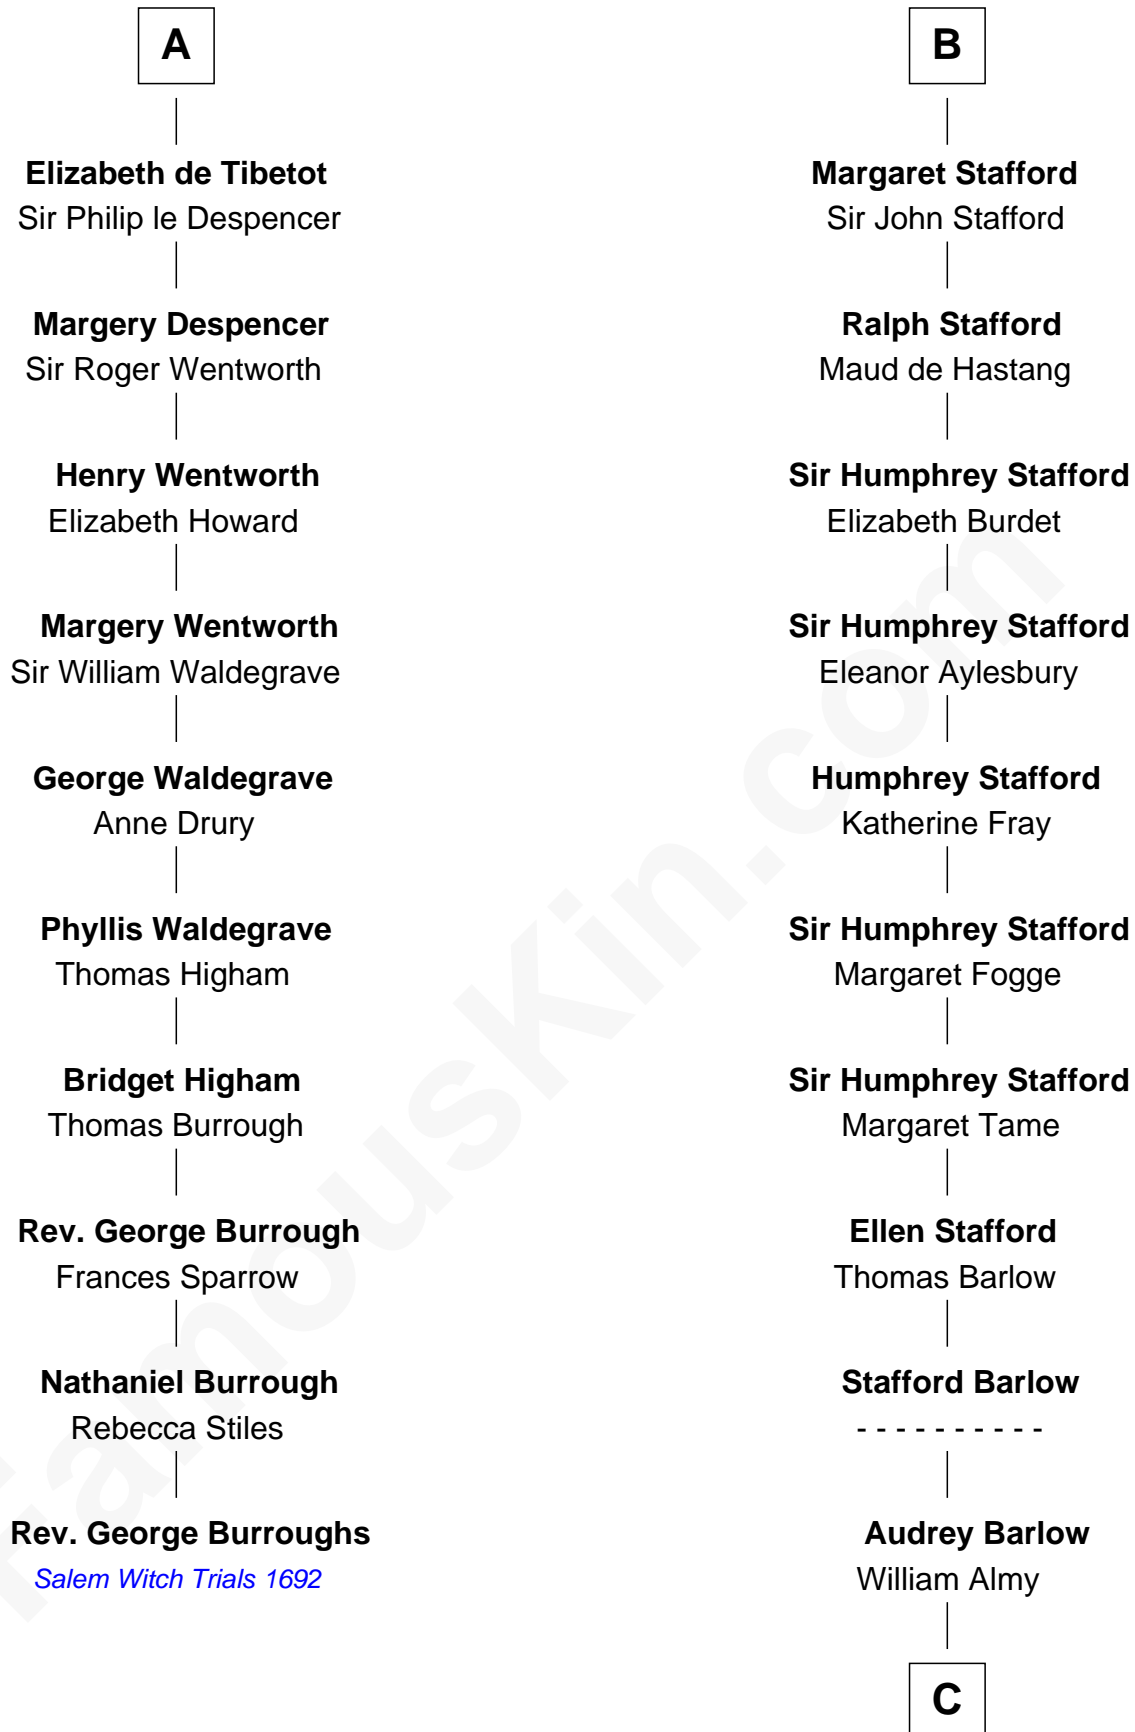

FamousKin.com

Relationship Chart of

Rev. George Burroughs

Executed for Witchcraft, Salem 1692

16th cousin 4 times removed of

William Greene

2nd Governor of Rhode Island

C

Annis Almy
John Greene

Samuel Greene
Mary Gorton

William Greene
Catharine Greene

William Greene
2nd Governor of Rhode Island