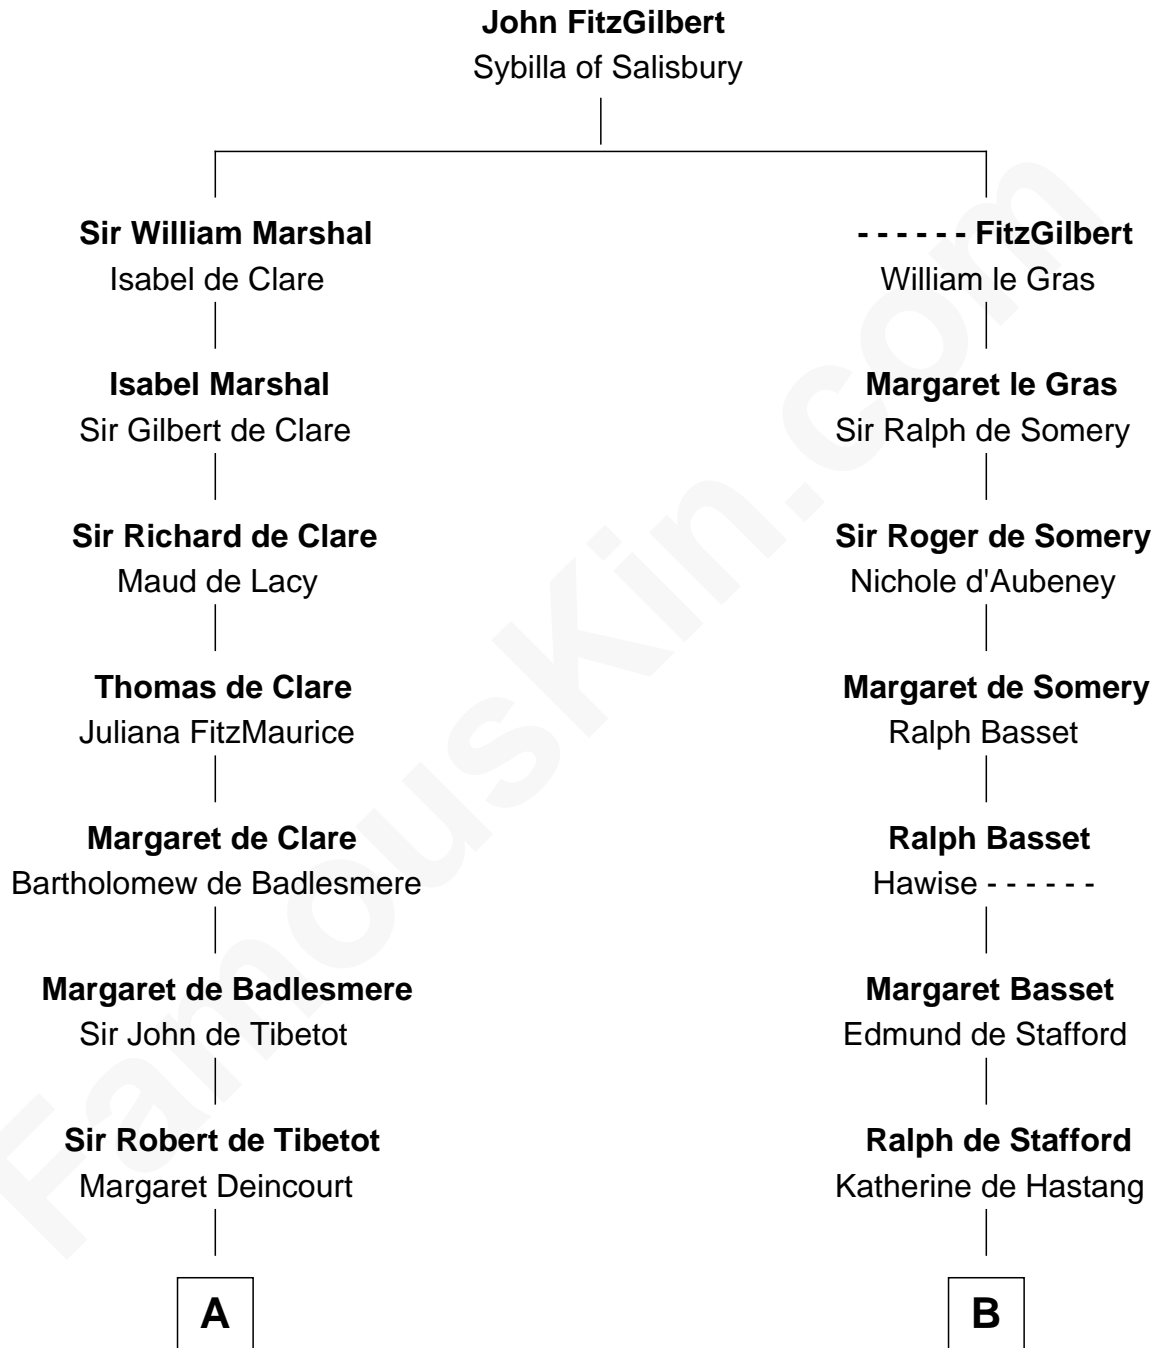

FamousKin.com

Relationship Chart of

Rev. George Burroughs

Executed for Witchcraft, Salem 1692

16th cousin 4 times removed of

William Greene

2nd Governor of Rhode Island

C

Annis Almy
John Greene

Samuel Greene
Mary Gorton

William Greene
Catharine Greene

William Greene
2nd Governor of Rhode Island