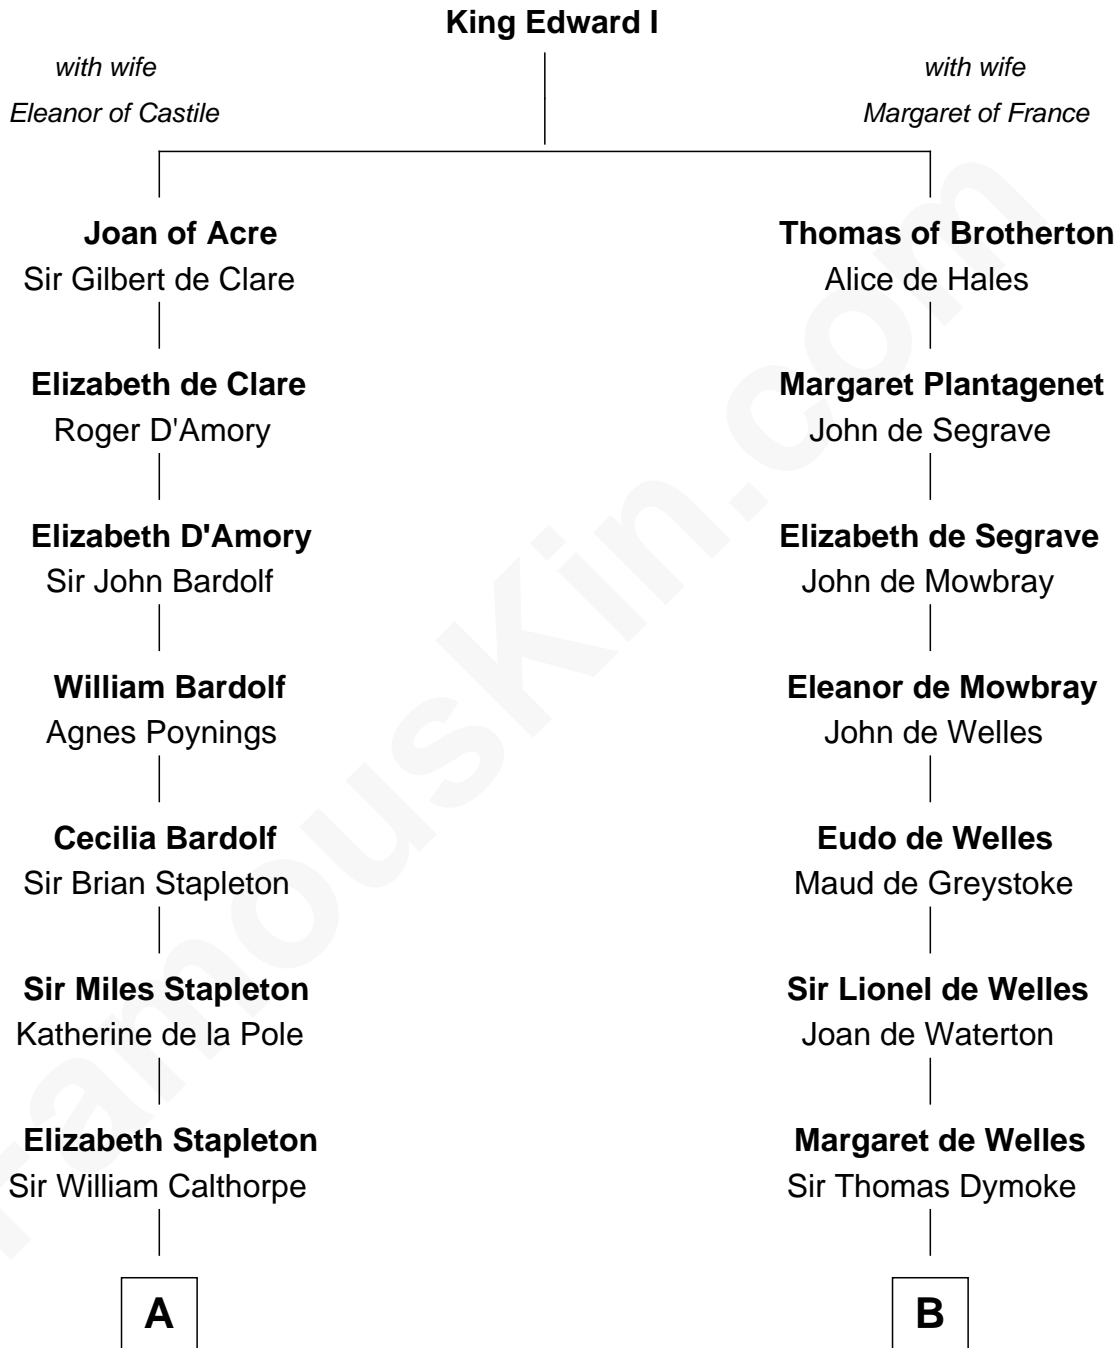

FamousKin.com

Relationship Chart of

Rev. George Burroughs

Executed for Witchcraft, Salem 1692

13th cousin 8 times removed of

Ray Bradbury

Author of The Martian Chronicles

C

Samuel Bradbury

Frances Mary Rohead

Samuel Irving Bradbury

Mary Adell Spaulding

Samuel Hinkston Bradbury

Minnie Alice Davis

Leonard Spaulding Bradbury

Esther Marie Moberg