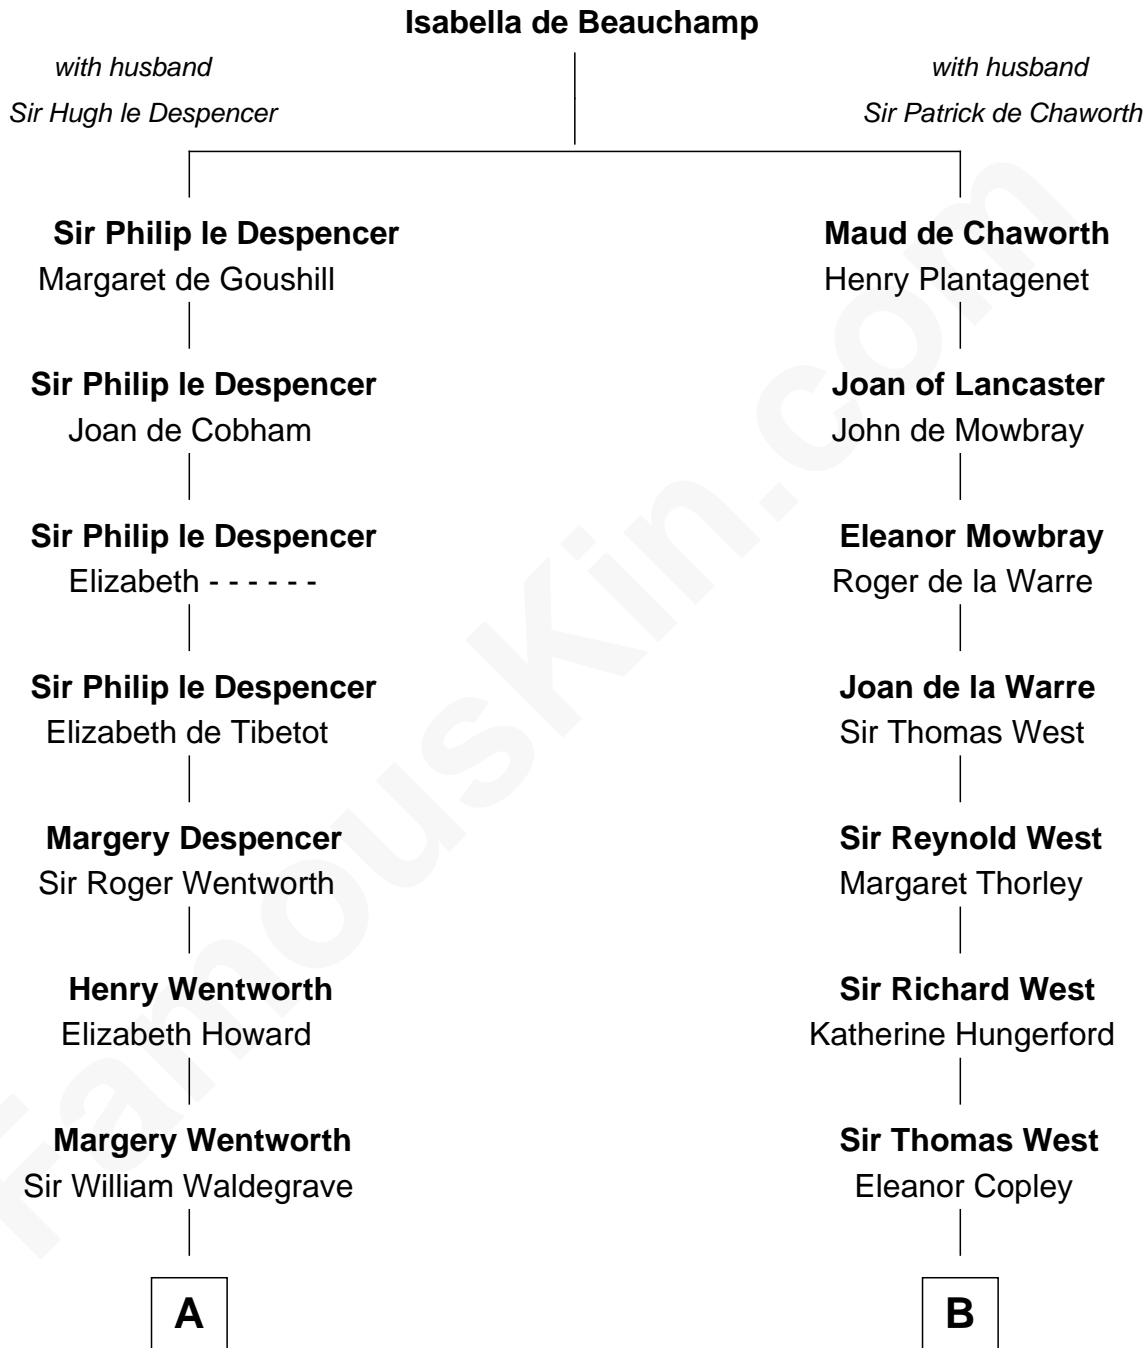

# FamousKin.com

## Relationship Chart of

**Rev. George Burroughs**  
*Executed for Witchcraft, Salem 1692*

12th cousin 8 times removed of

**Ray Bradbury**  
*Author of The Martian Chronicles*

**C**

—  
**Samuel Irving Bradbury**

Mary Adell Spaulding

—  
**Samuel Hinkston Bradbury**

Minnie Alice Davis

—  
**Leonard Spaulding Bradbury**

Esther Marie Moberg

—  
**Ray Bradbury**

*Author of [The Martian Chronicles](#)*

FamousKin.com