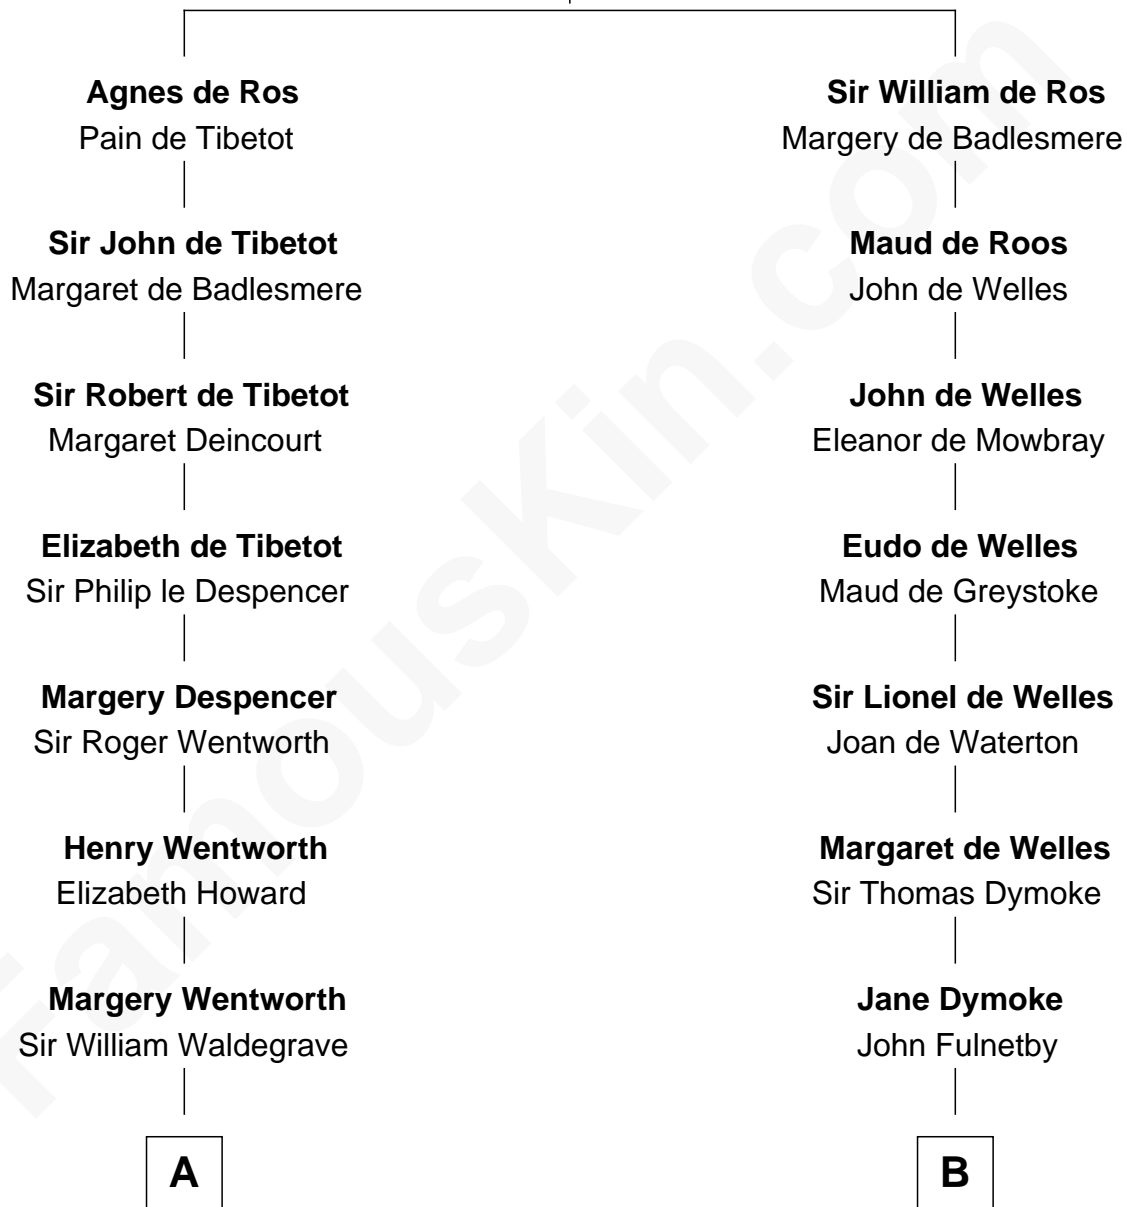

## Relationship Chart of

**Rev. George Burroughs**

*Executed for Witchcraft, Salem 1692*

**12th cousin 8 times removed of**

**Ray Bradbury**

*Author of The Martian Chronicles*

**William de Ros**  
Maude de Vaux

**C**

—  
**Samuel Irving Bradbury**

Mary Adell Spaulding

—  
**Samuel Hinkston Bradbury**

Minnie Alice Davis

—  
**Leonard Spaulding Bradbury**

Esther Marie Moberg

—  
**Ray Bradbury**