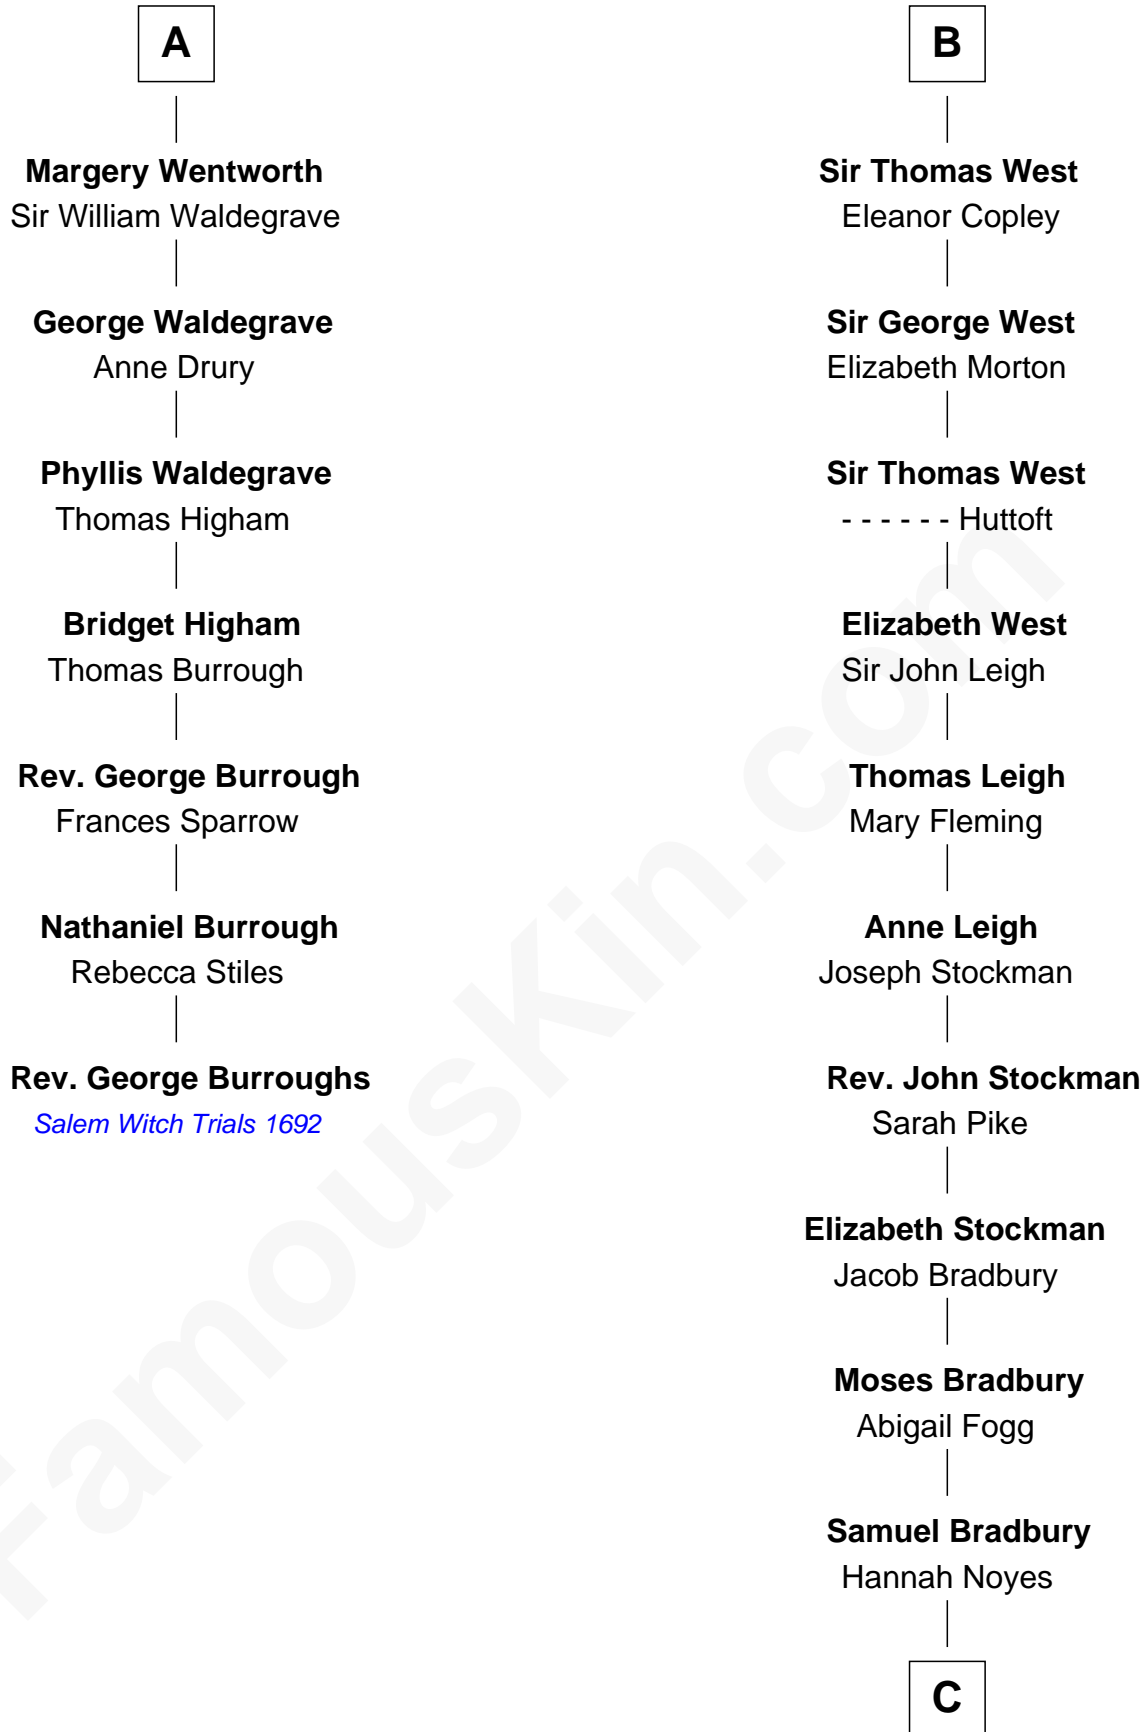

### Rev. George Burroughs

*Executed for Witchcraft, Salem 1692*

13th cousin 8 times removed of

**Ray Bradbury**

*Author of The Martian Chronicles*

**Sir Hugh le Despencer**

Aveline Basset

**Sir Hugh le Despencer**

Elizabeth de Tibetot

**Margery Despencer**

Sir Roger Wentworth

**Henry Wentworth**

Elizabeth Howard

**A**

**Eleanor le Despencer**

Sir Hugh de Courtenay

**Sir Hugh de Courtenay**

Agnes de St. John

**Sir Thomas de Courtenay**

Muriel de Moels

**Margaret Courtenay**

Thomas Peverell

**Katherine Peverell**

Sir Walter Hungerford

**Sir Robert Hungerford**

Margaret Botreaux

**Katherine Hungerford**

Sir Richard West

**B**

C

**Samuel Bradbury**

Frances Mary Rohead