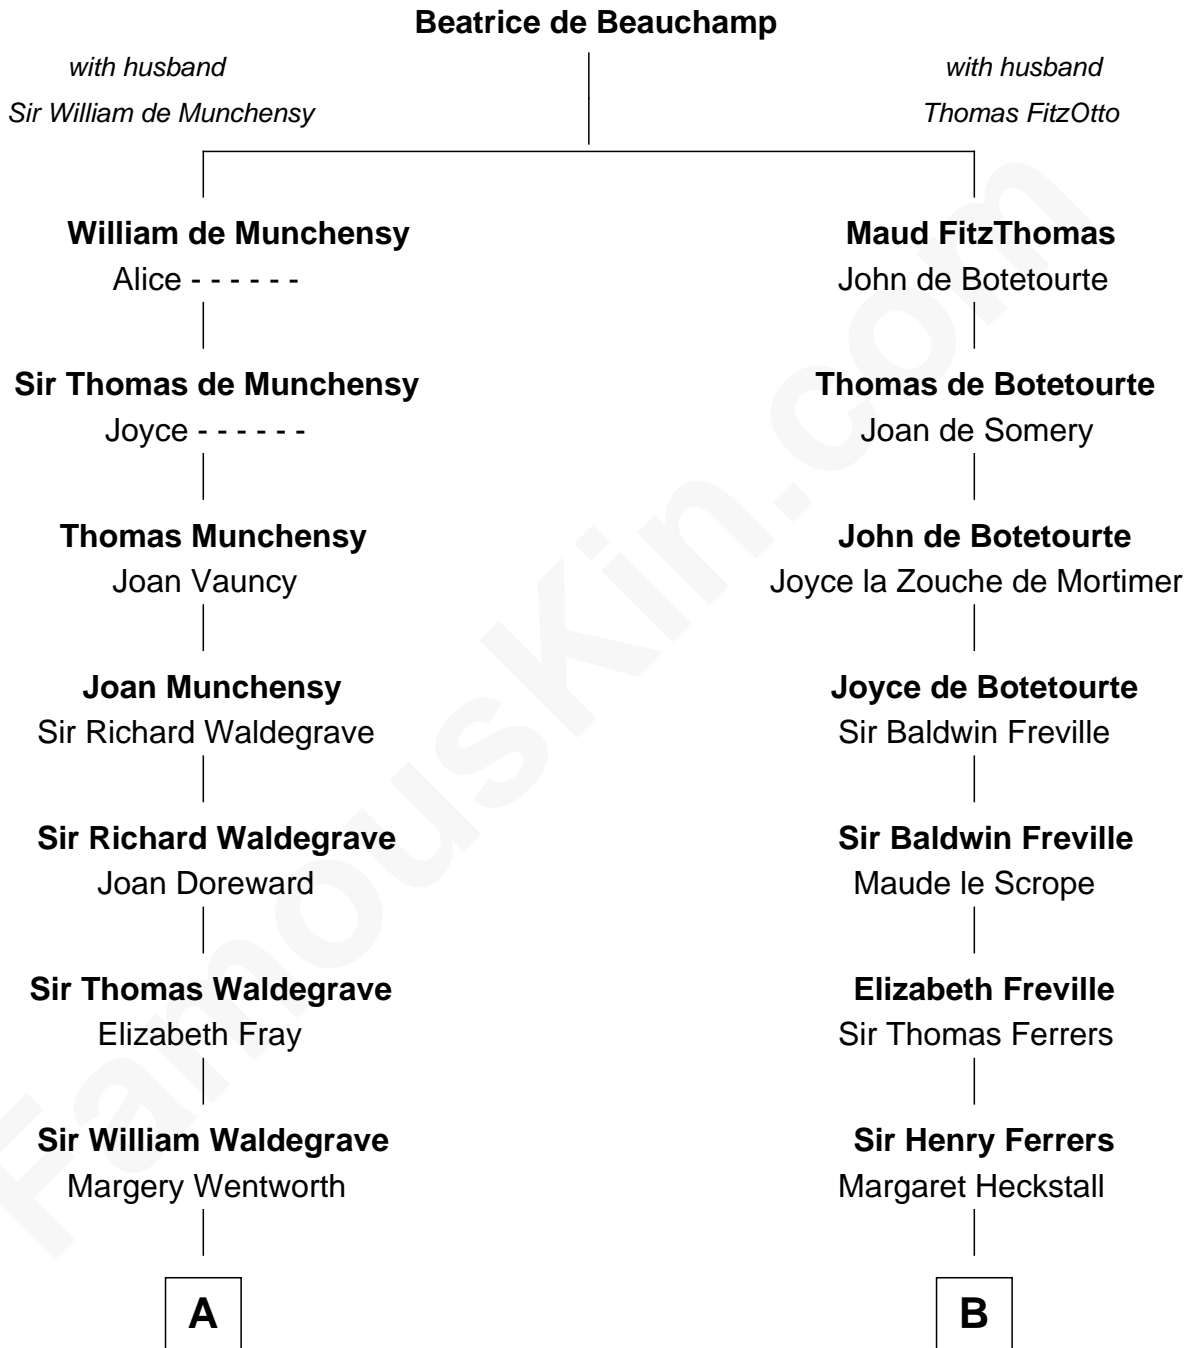

FamousKin.com Relationship Chart of

Rev. George Burroughs
Executed for Witchcraft, Salem 1692

12th cousin 6 times removed of

Hetty Green

"The Witch of Wall Street"

C

Abby Slocum Howland

Edward Mott Robinson

Hetty Green

"The Witch of Wall Street"

FamousKin.com