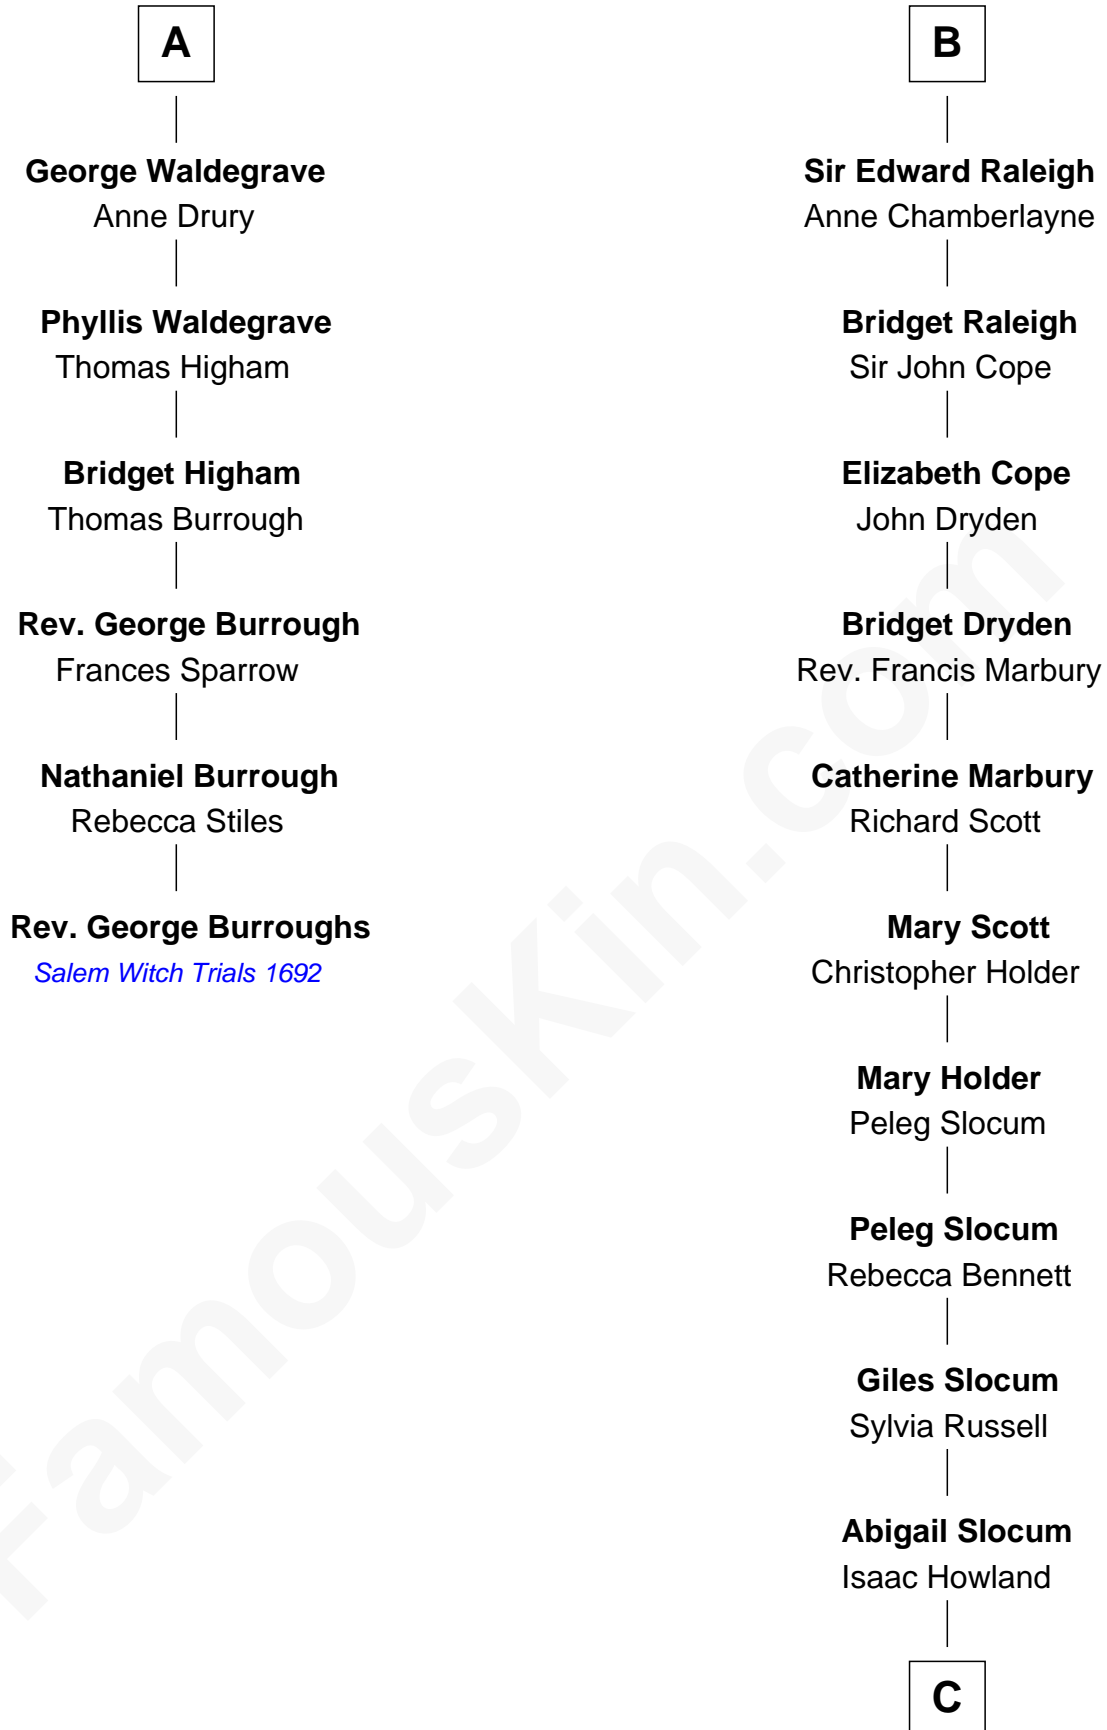

FamousKin.com

Relationship Chart of

Rev. George Burroughs
Executed for Witchcraft, Salem 1692

12th cousin 7 times removed of

Hetty Green

"The Witch of Wall Street"

Sir Hugh le Despencer
 Isabella de Beauchamp

Edward Despencer
 Elizabeth Burghersh

Sir Philip le Despencer
 Elizabeth de Tibetot

Margaret Despencer
 Robert de Ferrers

Margery Despencer
 Sir Roger Wentworth

Phillippa Ferrers
 Sir Thomas Greene

Henry Wentworth
 Elizabeth Howard

Elizabeth Greene
 William Raleigh

Margery Wentworth
 Sir William Waldegrave

Sir Edward Raleigh
 Margaret Verney

A

B

C

—
Mehitable Howland

Gideon Howland