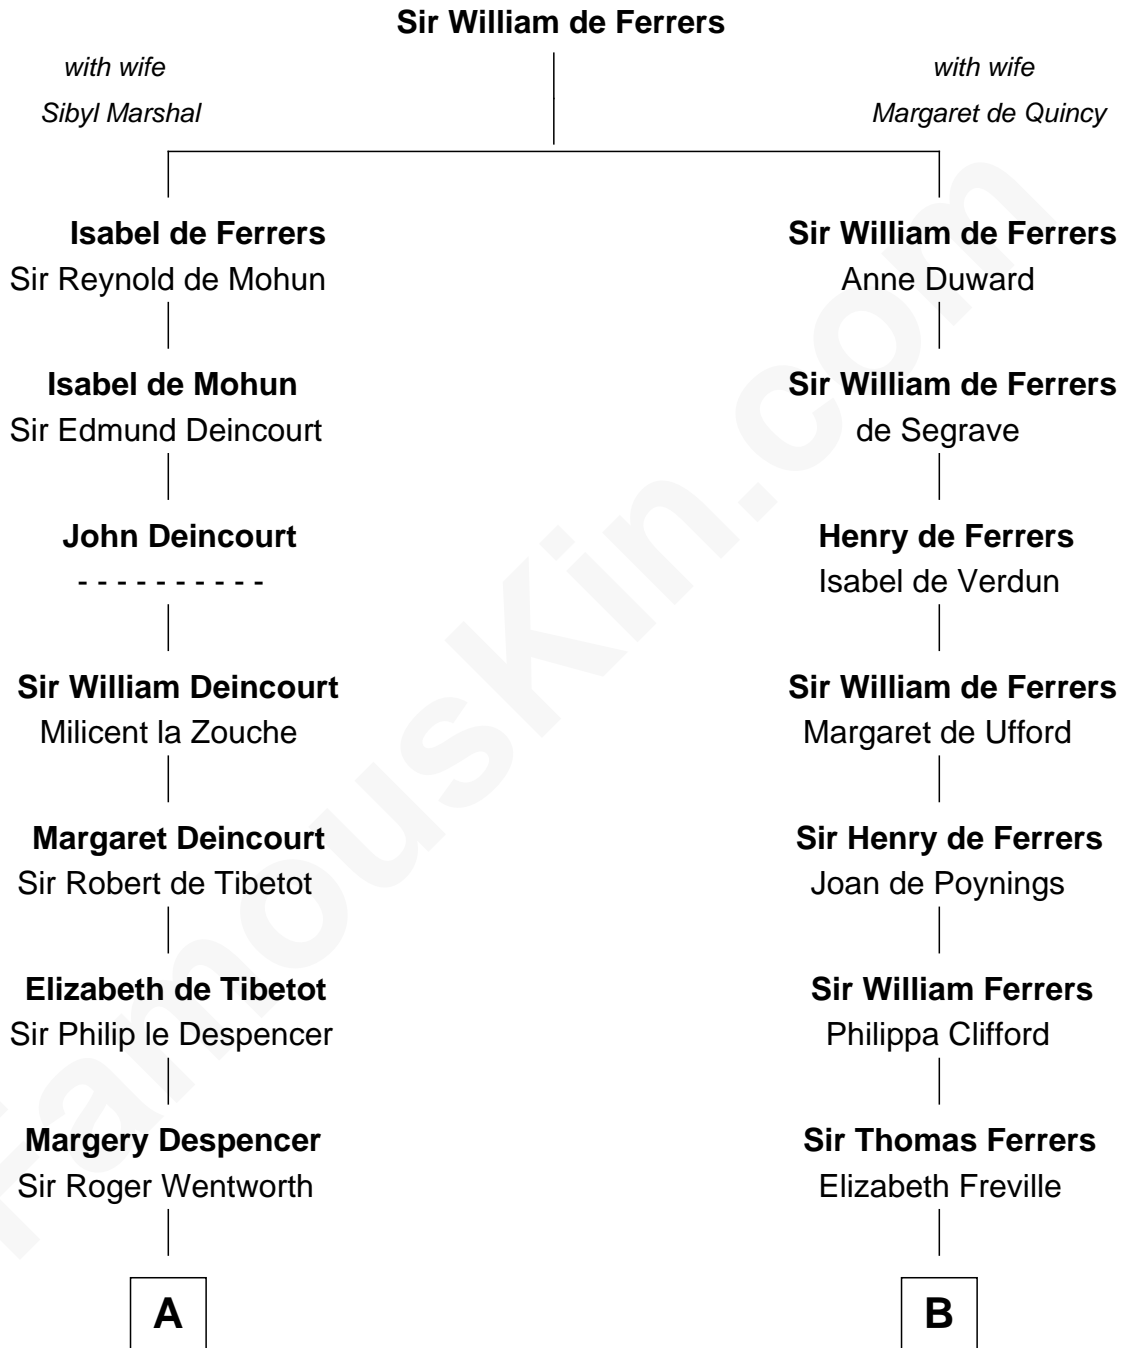

# FamousKin.com Relationship Chart of

**Rev. George Burroughs**  
*Executed for Witchcraft, Salem 1692*

14th cousin 5 times removed of

**Hetty Green**  
*"The Witch of Wall Street"*

C

**Gideon Howland**  
Mehitable Howland

**Abby Slocum Howland**  
Edward Mott Robinson

**Hetty Green**

*"The Witch of Wall Street"*

FamousKin.com