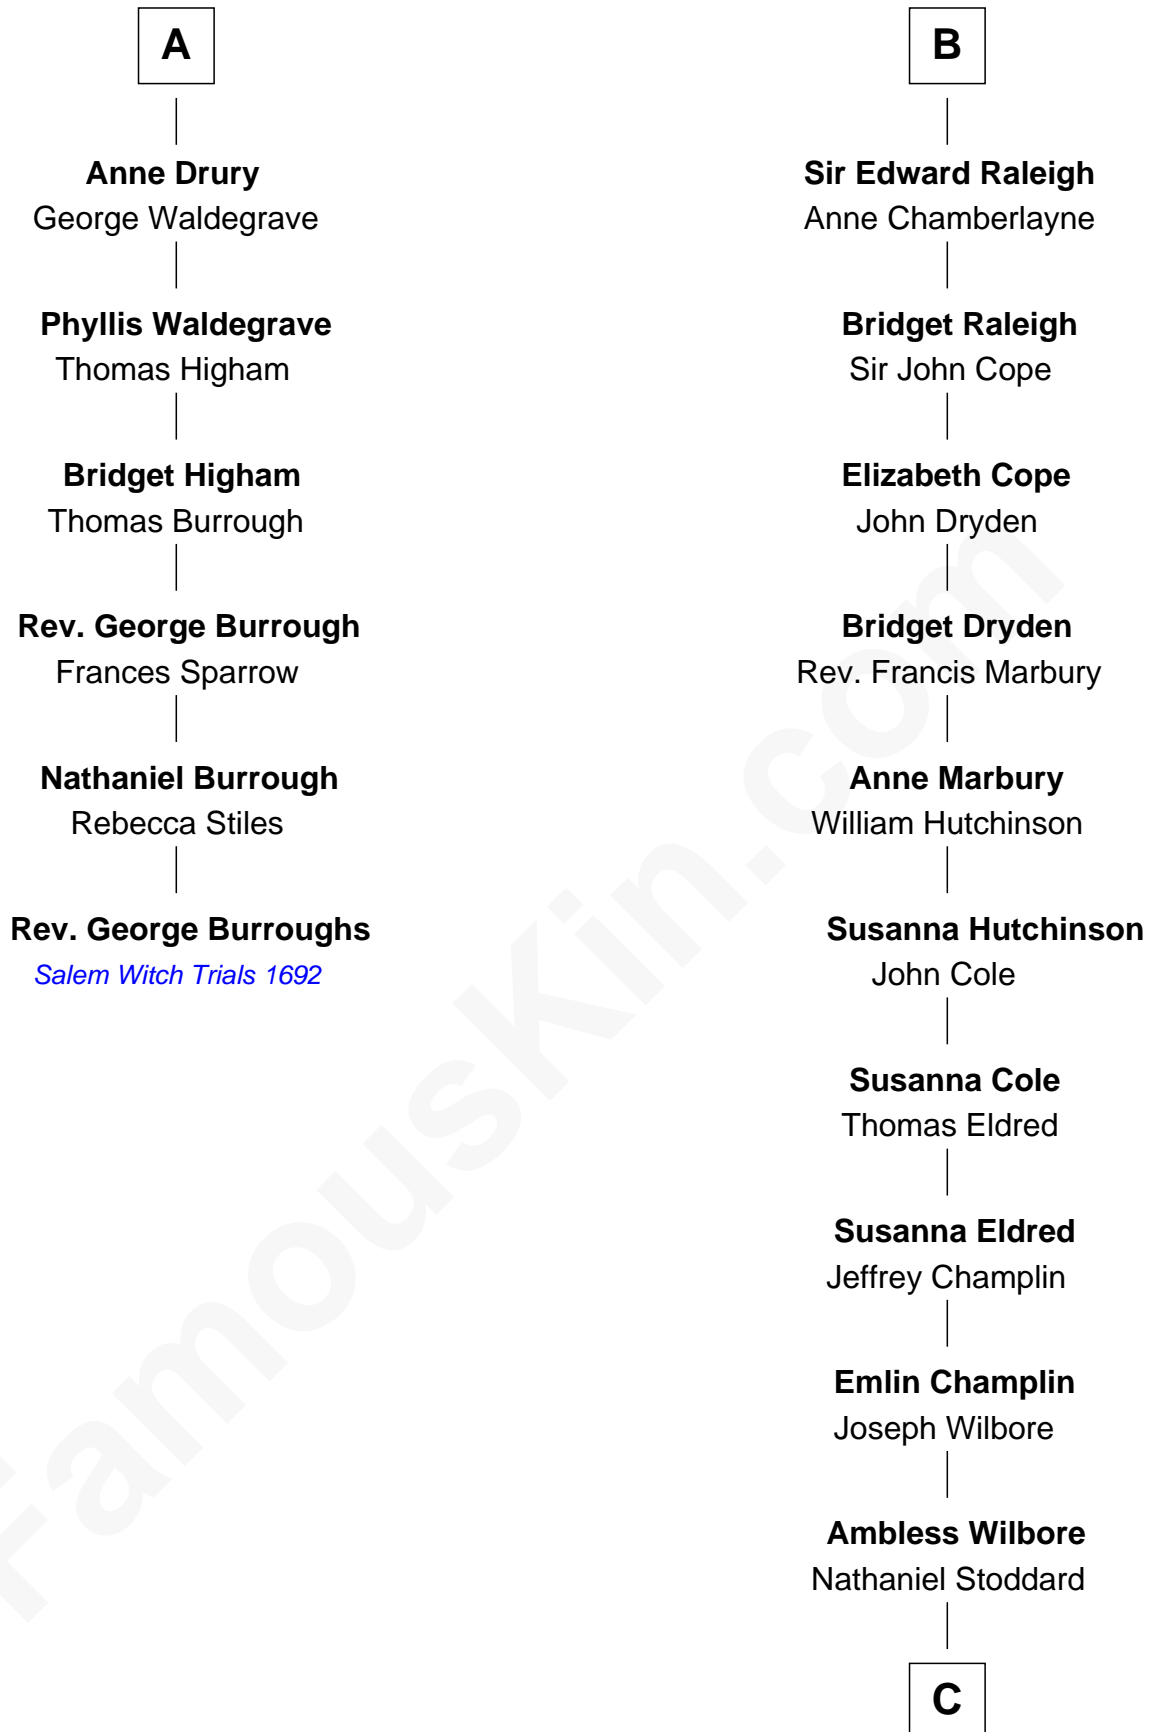

### Rev. George Burroughs

*Executed for Witchcraft, Salem 1692*

12th cousin 7 times removed of

**Shanghai Pierce**  
*Texas Cattleman*

**Sir Gilbert de Clare**  
Joan of Acre

**Elizabeth de Clare**  
Roger D'Amory

**Anne Calthorpe**  
Sir Robert Drury

**A**

**Margaret de Clare**  
Hugh de Audley

**Margaret de Audley**  
Ralph de Stafford

**Elizabeth de Stafford**  
John de Ferrers

**Robert de Ferrers**  
Margaret Despencer

**Phillippa Ferrers**  
Sir Thomas Greene

**Elizabeth Greene**  
William Raleigh

**Sir Edward Raleigh**  
Margaret Verney

**B**

C

**Susanna Stoddard**

Isaac Pearce

**Jonathan D. Pearce**

Hanna Phillips Head

**Shanghai Pierce**

*Texas Cattleman*

FamousKin.com