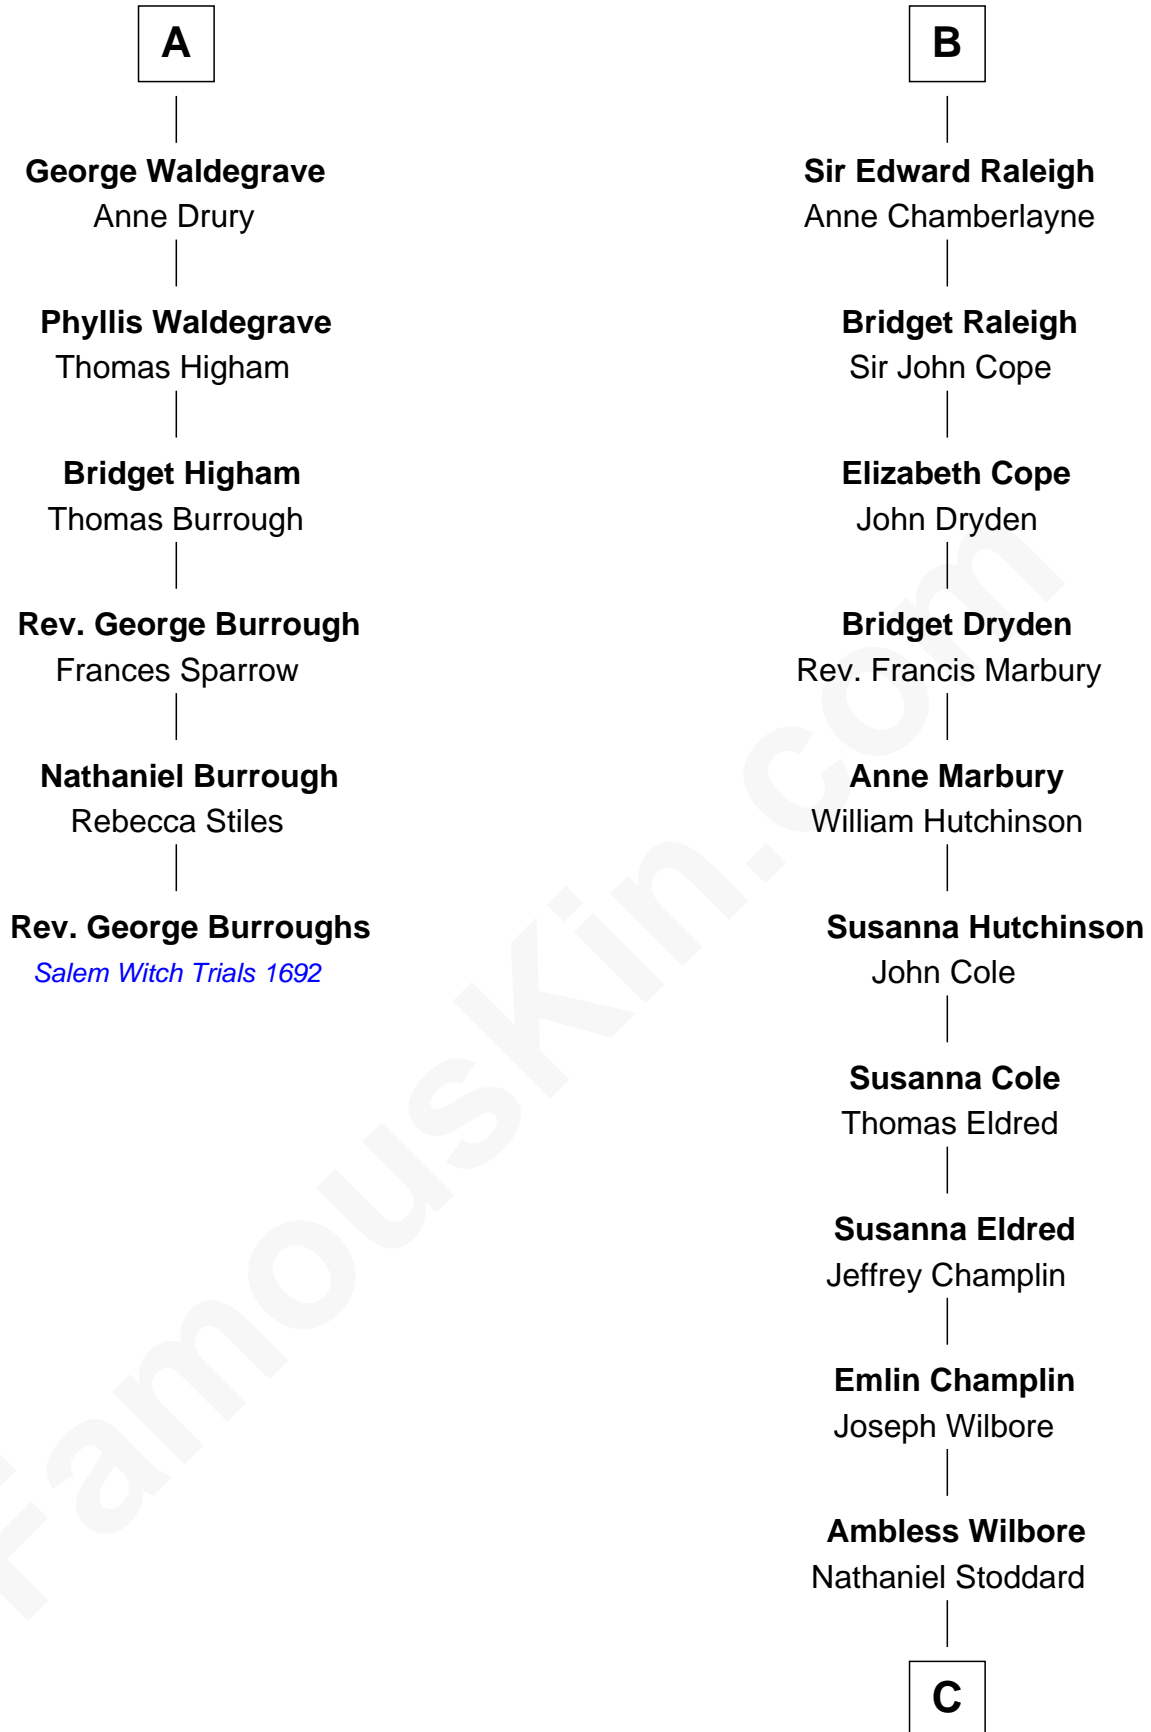

FamousKin.com

Relationship Chart of

Rev. George Burroughs
Executed for Witchcraft, Salem 1692

12th cousin 7 times removed of

Shanghai Pierce
Texas Cattleman

Sir Hugh le Despencer
 Isabella de Beauchamp

Sir Philip le Despencer
 Margaret de Goushill

Hugh le Despencer
 Eleanor de Clare

Sir Philip le Despencer
 Joan de Cobham

Sir Edward le Despencer
 Anne de Ferrers

Sir Philip le Despencer
 Elizabeth - - - - -

Edward Despencer
 Elizabeth Burghersh

Sir Philip le Despencer
 Elizabeth de Tibetot

Margaret Despencer
 Robert de Ferrers

Margery Despencer
 Sir Roger Wentworth

Phillippa Ferrers
 Sir Thomas Greene

Henry Wentworth
 Elizabeth Howard

Elizabeth Greene
 William Raleigh

Margery Wentworth
 Sir William Waldegrave

Sir Edward Raleigh
 Margaret Verney

A

B

C

Susanna Stoddard

Isaac Pearce

Jonathan D. Pearce

Hanna Phillips Head