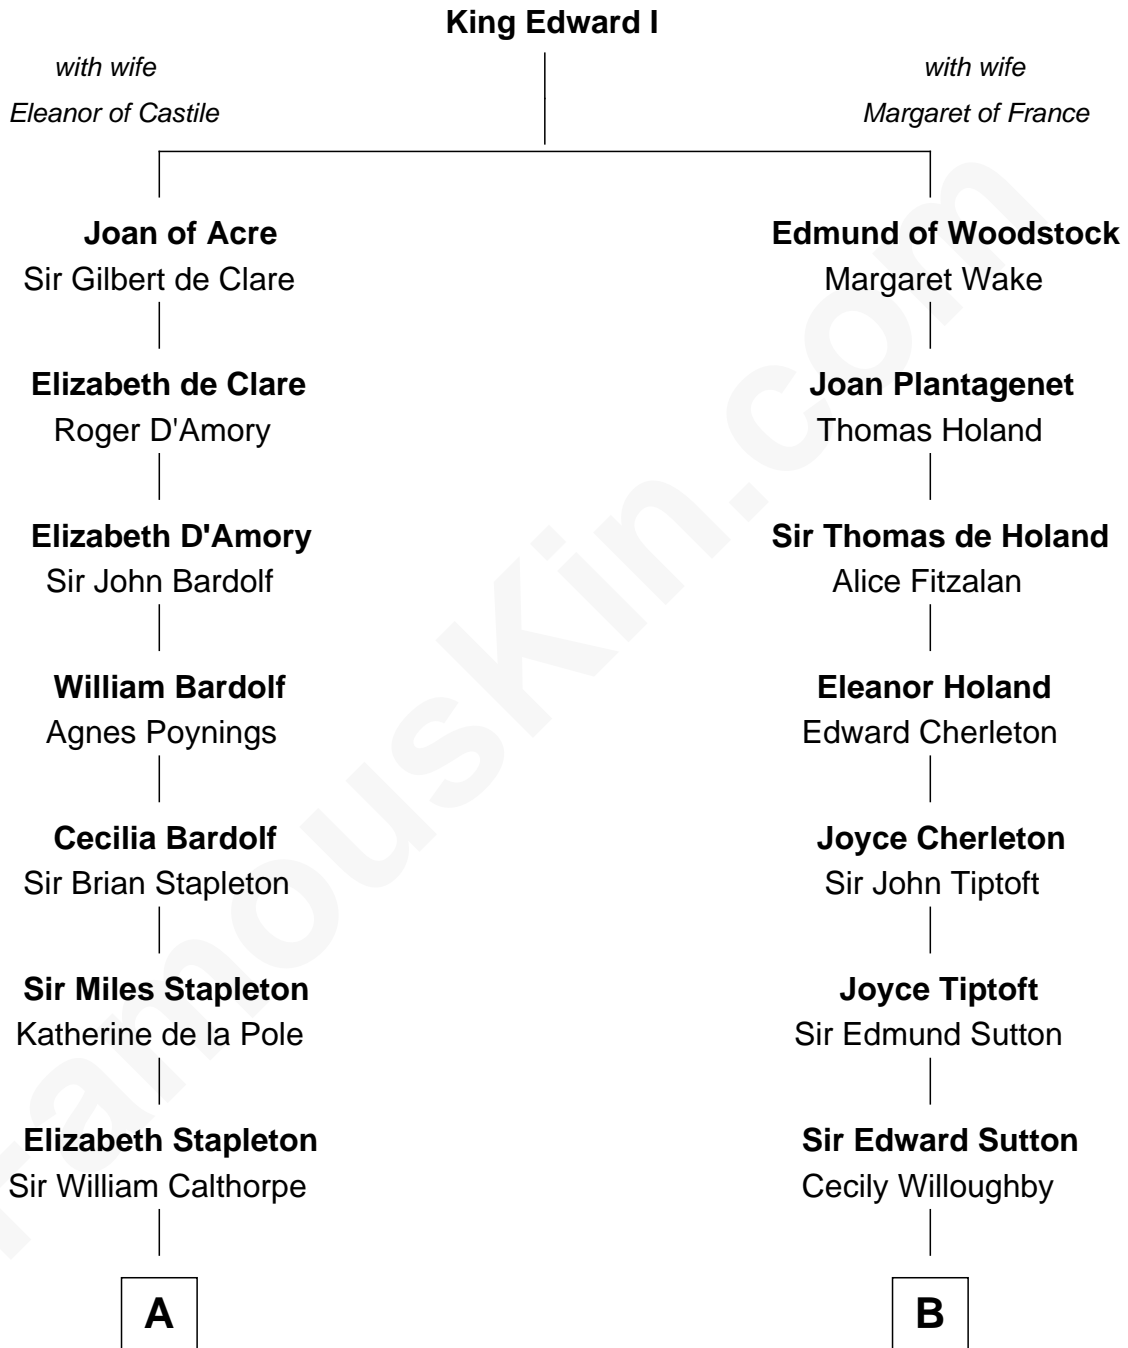

FamousKin.com

Relationship Chart of

Rev. George Burroughs

Executed for Witchcraft, Salem 1692

13th cousin 7 times removed of

Alan Shepard

Mercury and Apollo Astronaut