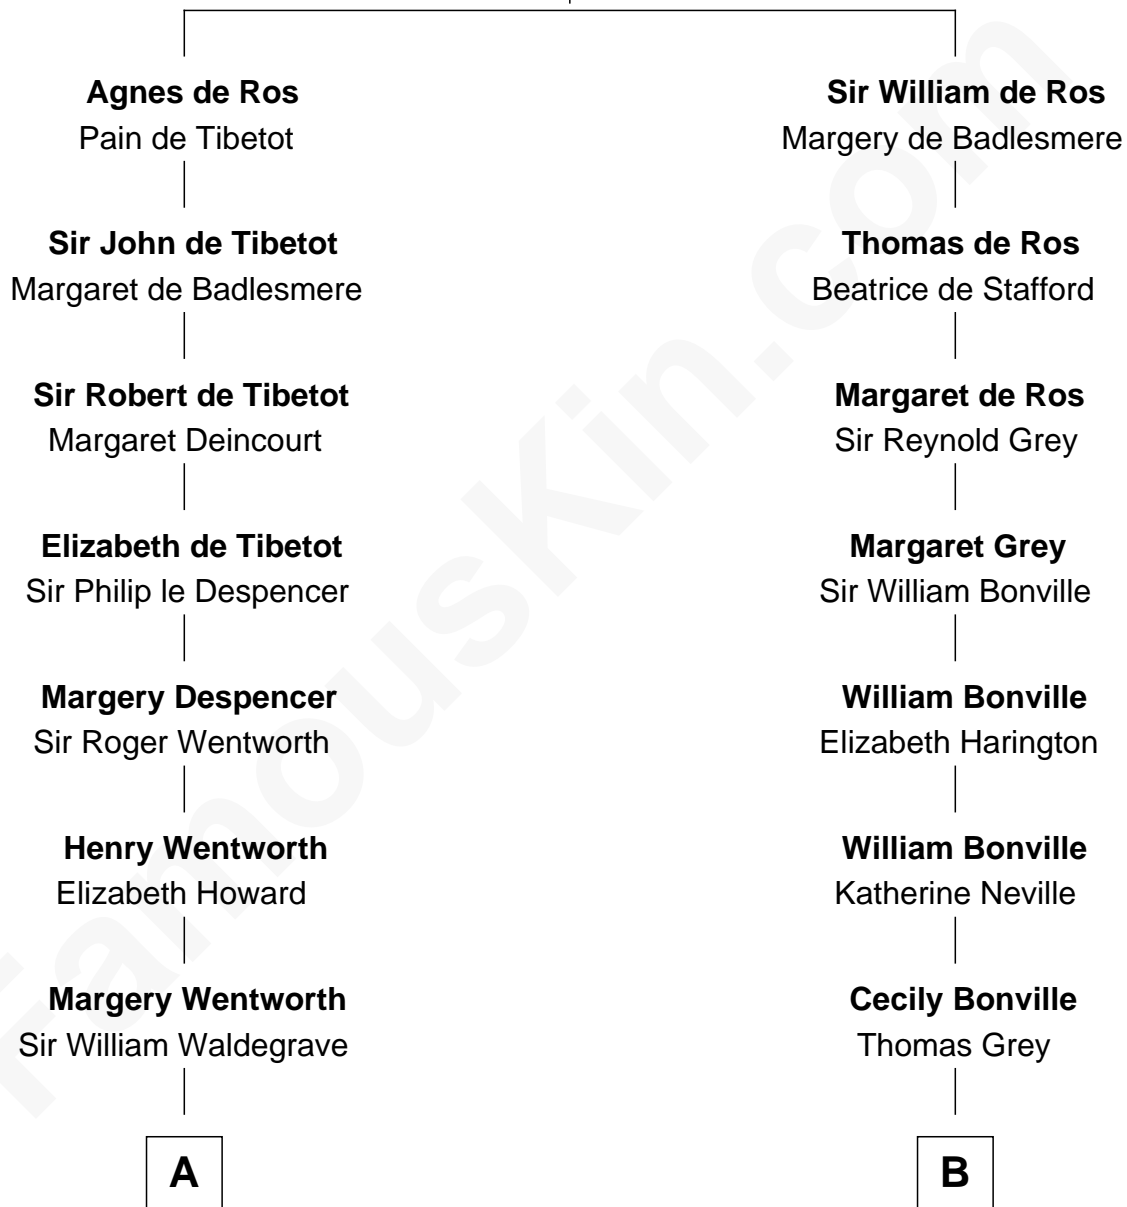

FamousKin.com

Relationship Chart of

Rev. George Burroughs

Executed for Witchcraft, Salem 1692

12th cousin 8 times removed of

Alan Shepard

Mercury and Apollo Astronaut

William de Ros
Maude de Vaux

C

Thomas Bradbury Bartlett
Victoria Elizabeth Williams Cilley

Annie Elizabeth Bartlett
Frederick Johnson Shepard

Alan Bartlett Shepard
Pauline Renza Emerson

Alan Shepard
Mercury and Apollo Astronaut

FamousKin.com