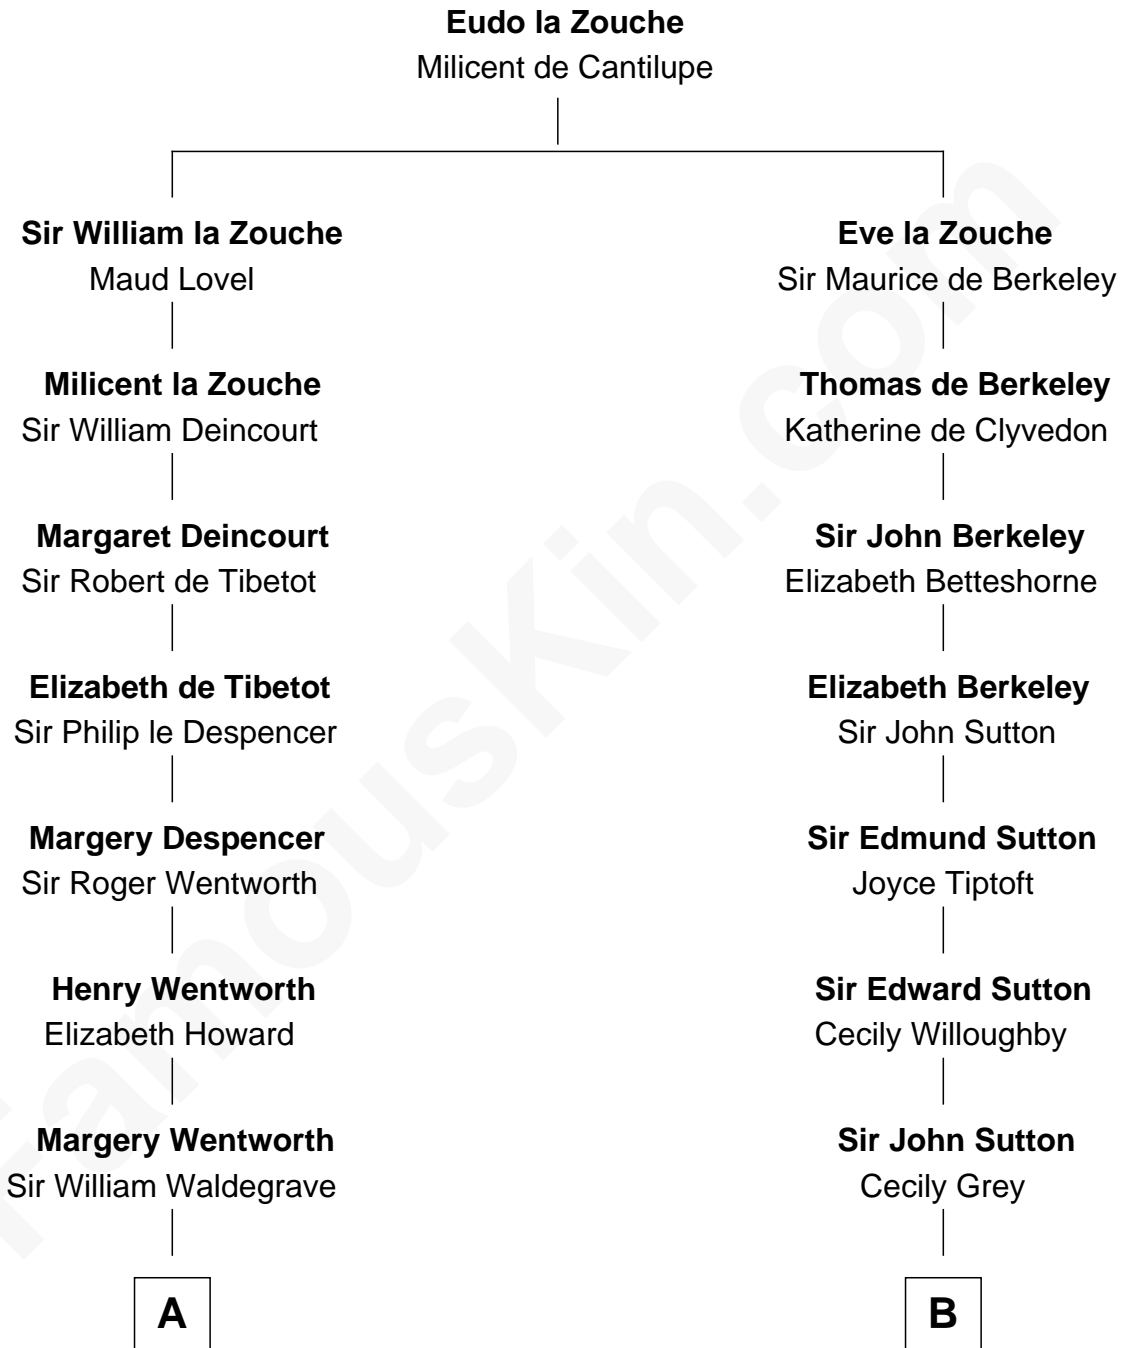

FamousKin.com

Relationship Chart of

Rev. George Burroughs

Executed for Witchcraft, Salem 1692

12th cousin 7 times removed of

Alan Shepard

Mercury and Apollo Astronaut

C

Annie Elizabeth Bartlett
Frederick Johnson Shepard

Alan Bartlett Shepard
Pauline Renza Emerson

Alan Shepard
Mercury and Apollo Astronaut

FamousKin.com