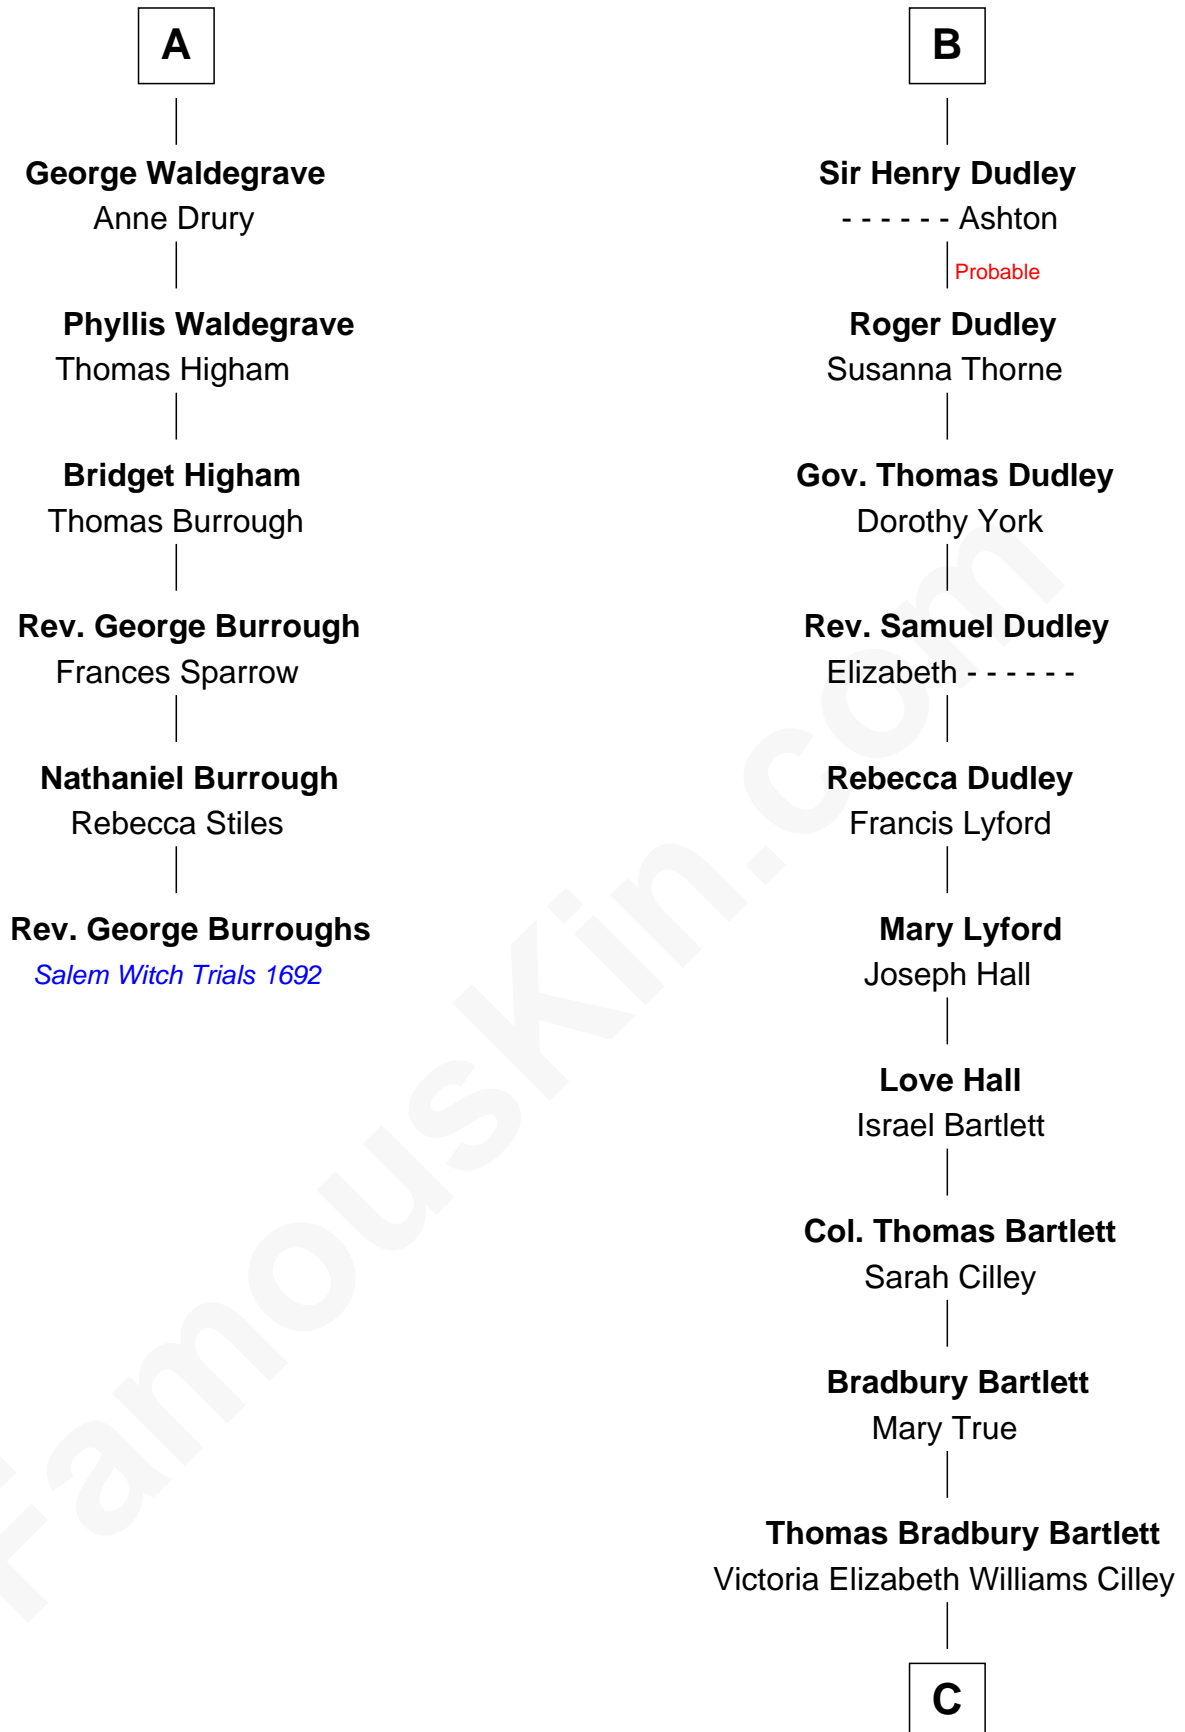

FamousKin.com

Relationship Chart of

Rev. George Burroughs

Executed for Witchcraft, Salem 1692

12th cousin 7 times removed of

Alan Shepard

Mercury and Apollo Astronaut

C

Annie Elizabeth Bartlett
Frederick Johnson Shepard

Alan Bartlett Shepard
Pauline Renza Emerson

Alan Shepard
Mercury and Apollo Astronaut

FamousKin.com