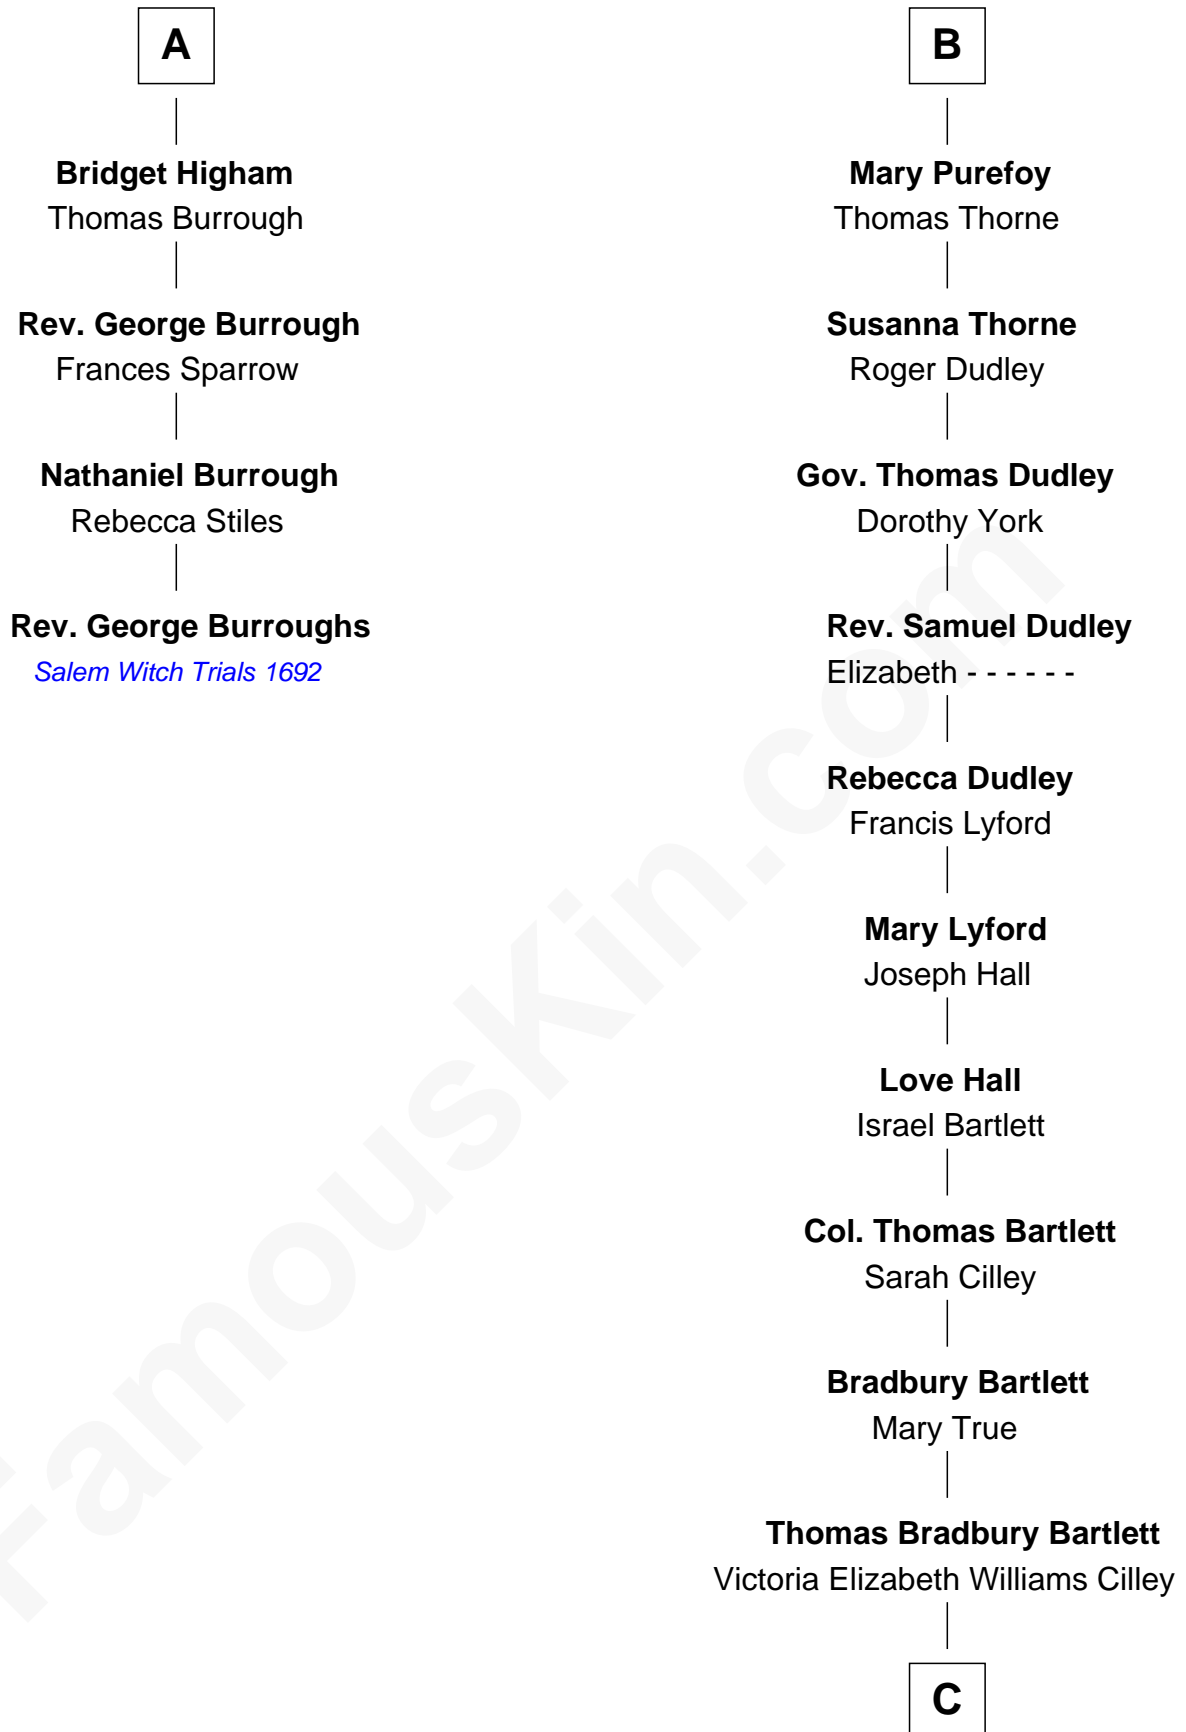

FamousKin.com

Relationship Chart of

Rev. George Burroughs

Executed for Witchcraft, Salem 1692

10th cousin 9 times removed of

Alan Shepard

Mercury and Apollo Astronaut

Sir John Howard

Alice de Bois

C

Annie Elizabeth Bartlett
Frederick Johnson Shepard

Alan Bartlett Shepard
Pauline Renza Emerson

Alan Shepard
Mercury and Apollo Astronaut

FamousKin.com