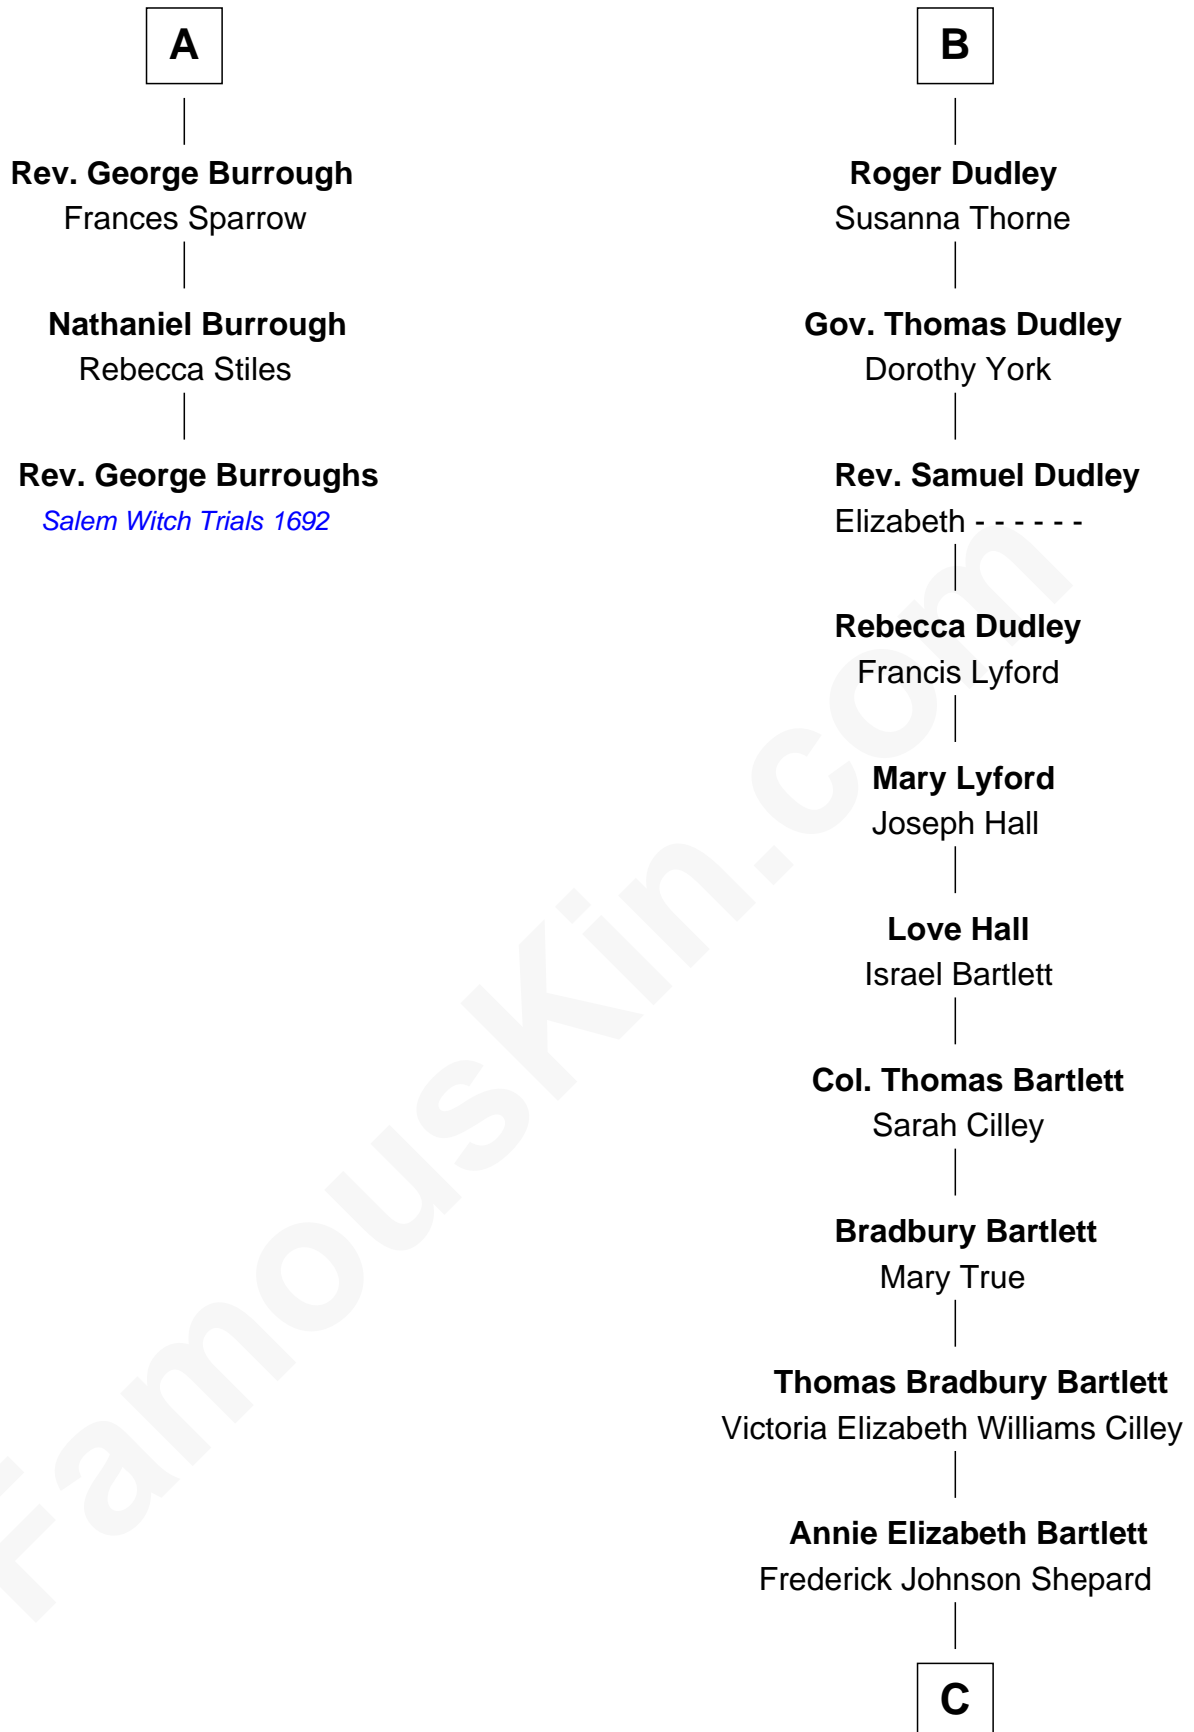

FamousKin.com

Relationship Chart of

Rev. George Burroughs
Executed for Witchcraft, Salem 1692

9th cousin 9 times removed of

Alan Shepard
Mercury and Apollo Astronaut

Sir Philip le Despencer
 Elizabeth - - - - -

Sir Philip le Despencer
 Elizabeth de Tibetot

Margery Despencer
 Sir Roger Wentworth

Henry Wentworth
 Elizabeth Howard

Margery Wentworth
 Sir William Waldegrave

George Waldegrave
 Anne Drury

Phyllis Waldegrave
 Thomas Higham

Bridget Higham
 Thomas Burrough

A

Alice le Despenser
 Sir John Sutton

Sir John Sutton
 Constance Blount

Sir John Sutton
 Elizabeth Berkeley

Sir Edmund Sutton
 Joyce Tiptoft

Sir Edward Sutton
 Cecily Willoughby

Sir John Sutton
 Cecily Grey

Sir Henry Dudley
 - - - - - Ashton

Probable

B

C

Alan Bartlett Shepard
Pauline Renza Emerson

Alan Shepard
Mercury and Apollo Astronaut

FamousKin.com