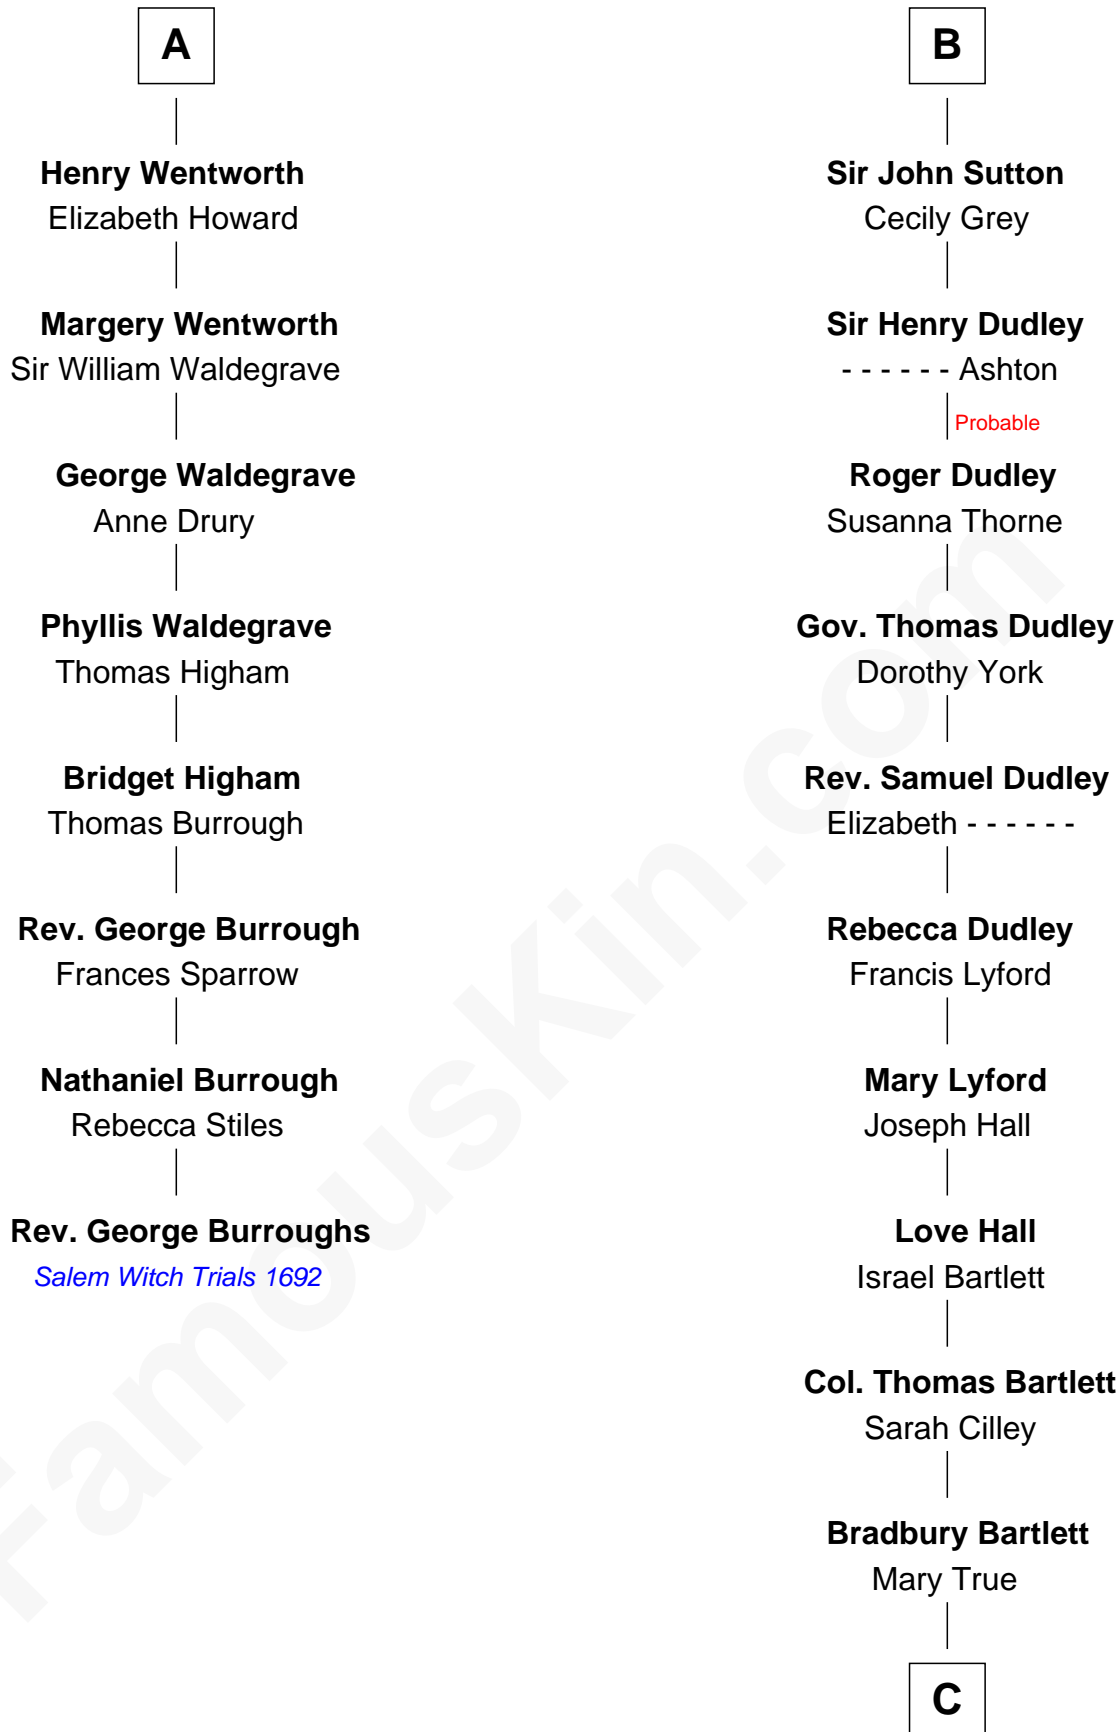

FamousKin.com

Relationship Chart of

Rev. George Burroughs
Executed for Witchcraft, Salem 1692

14th cousin 6 times removed of

Alan Shepard
Mercury and Apollo Astronaut

C

Thomas Bradbury Bartlett
Victoria Elizabeth Williams Cilley

Annie Elizabeth Bartlett
Frederick Johnson Shepard

Alan Bartlett Shepard
Pauline Renza Emerson

Alan Shepard
Mercury and Apollo Astronaut

FamousKin.com