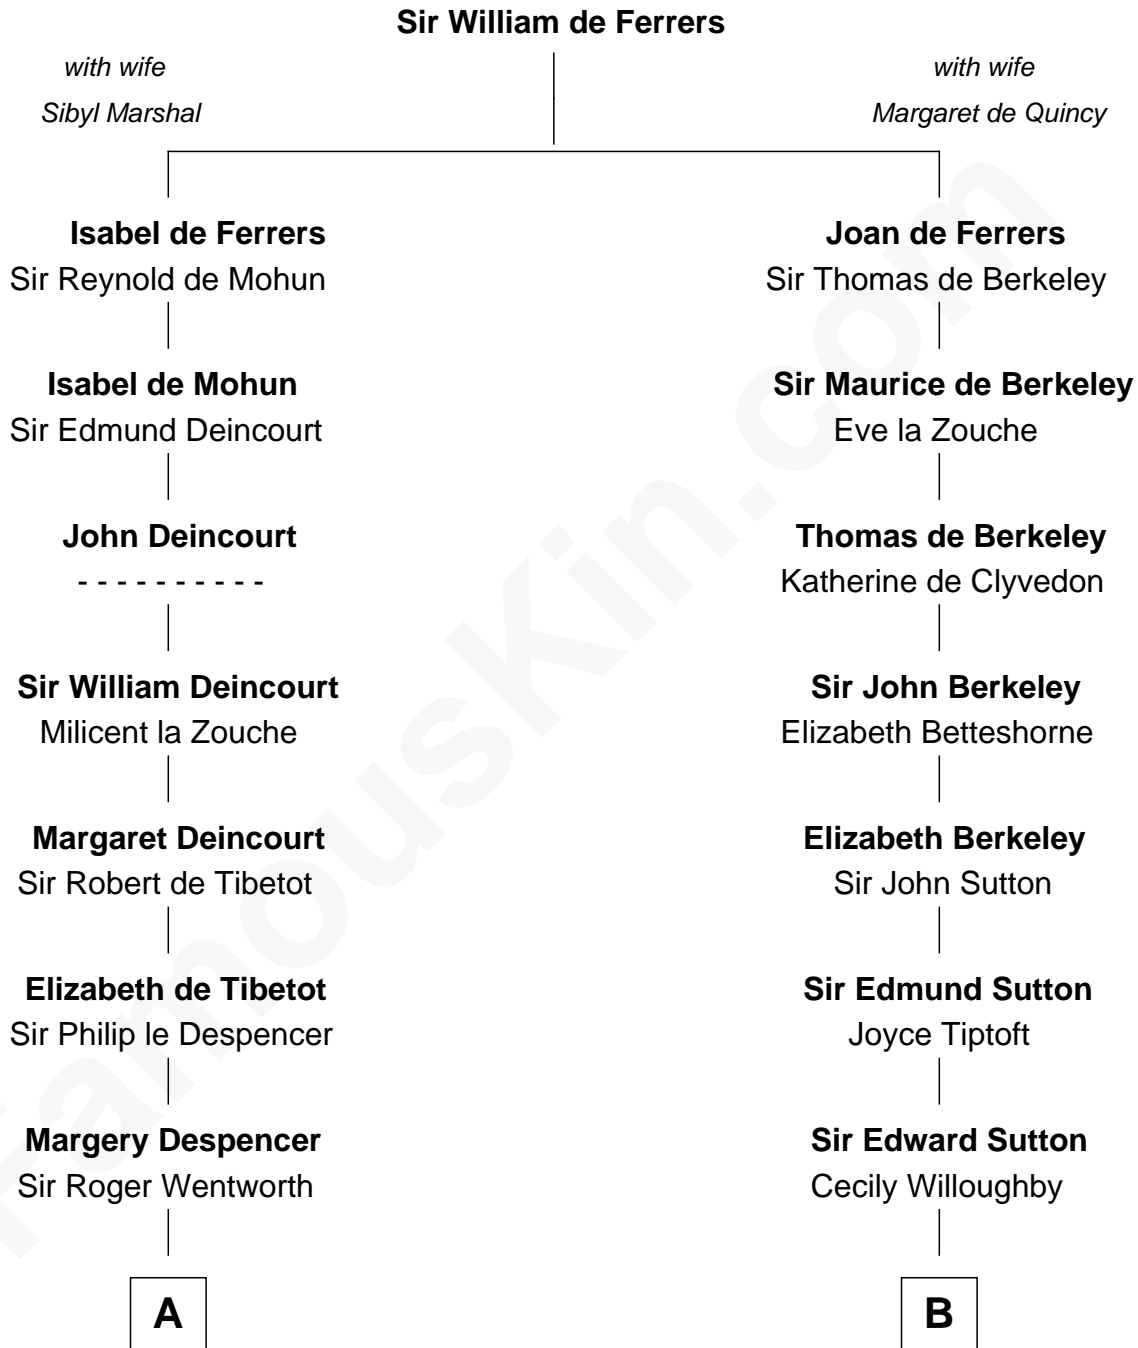

FamousKin.com

Relationship Chart of

Rev. George Burroughs
Executed for Witchcraft, Salem 1692

14th cousin 6 times removed of

Alan Shepard
Mercury and Apollo Astronaut

C

Thomas Bradbury Bartlett
Victoria Elizabeth Williams Cilley

Annie Elizabeth Bartlett
Frederick Johnson Shepard

Alan Bartlett Shepard
Pauline Renza Emerson

Alan Shepard
Mercury and Apollo Astronaut

FamousKin.com