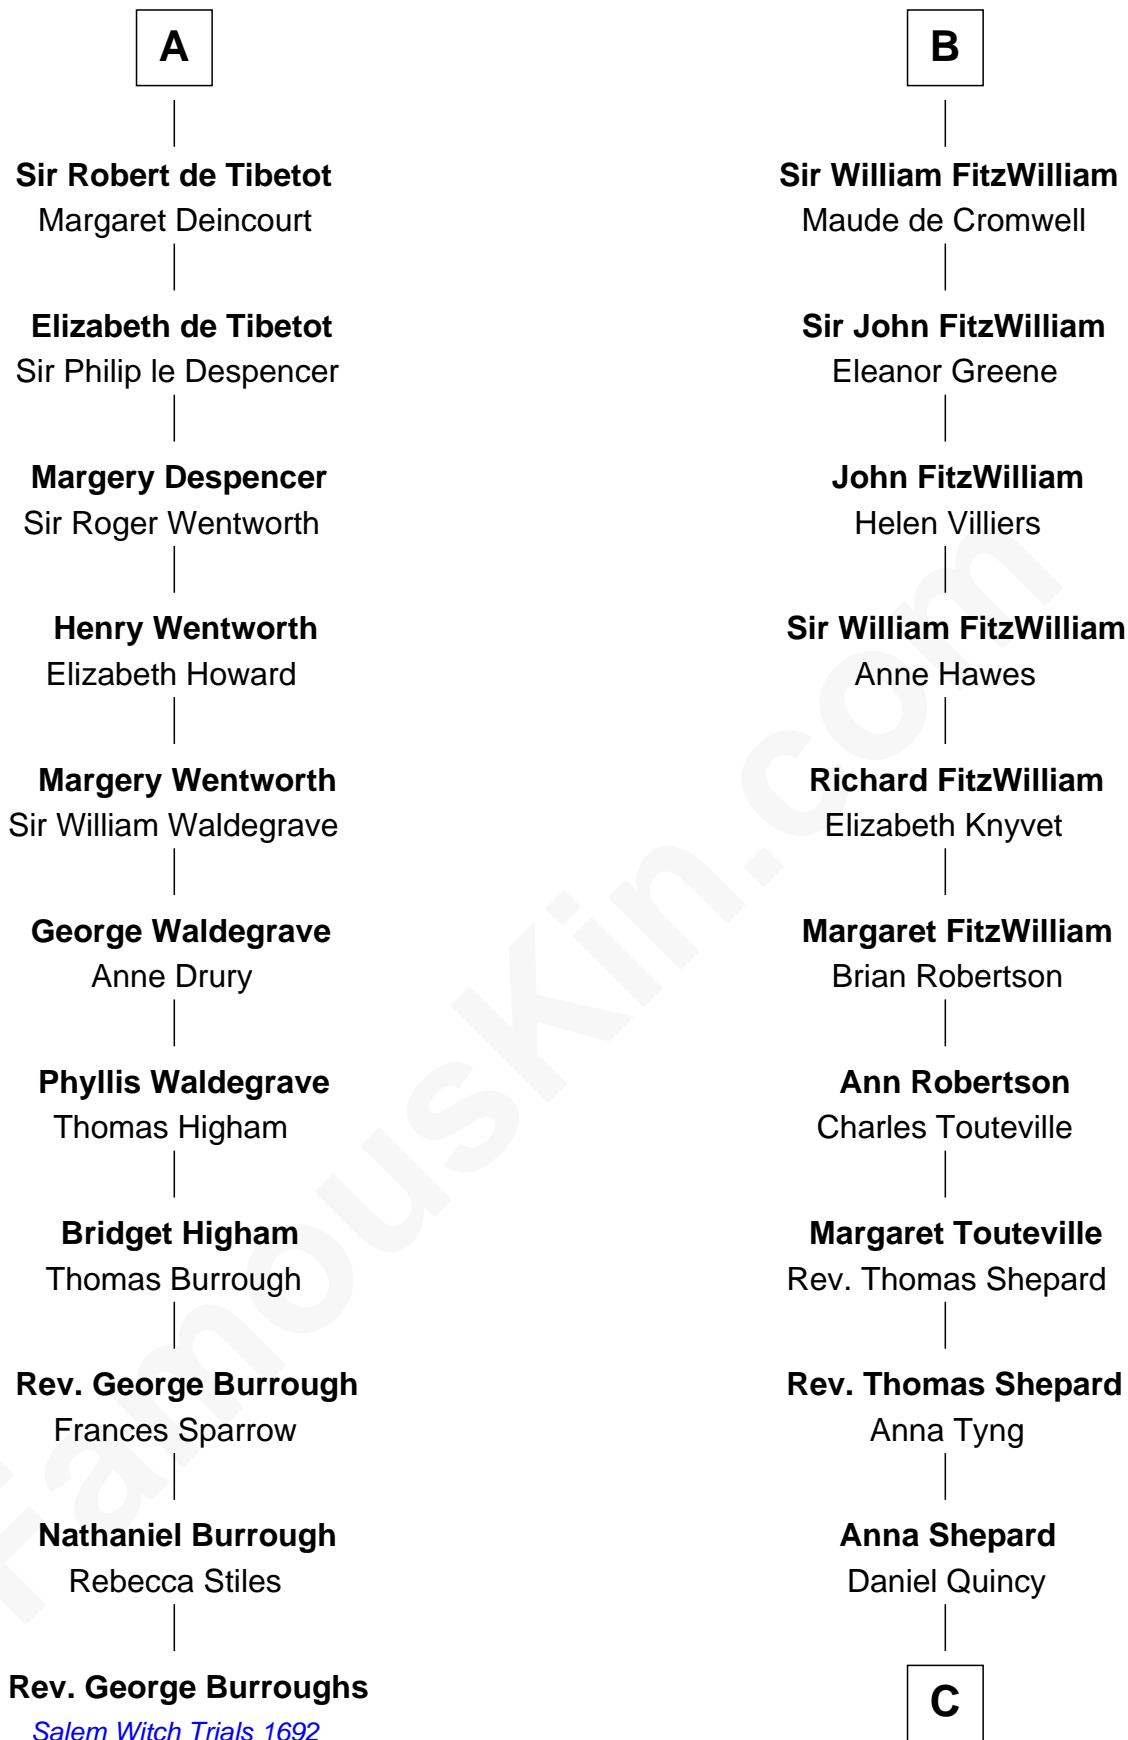

FamousKin.com
Relationship Chart of
Rev. George Burroughs

Executed for Witchcraft, Salem 1692

17th cousin 3 times removed of

John Quincy Adams

6th U.S. President

Robert Fitzrichard

Maud de St. Liz

C

Col John Quincy
Elizabeth Norton

Elizabeth Quincy
Rev. William Smith

Abigail Quincy Smith
John Adams

John Quincy Adams
6th U.S. President

FamousKin.com