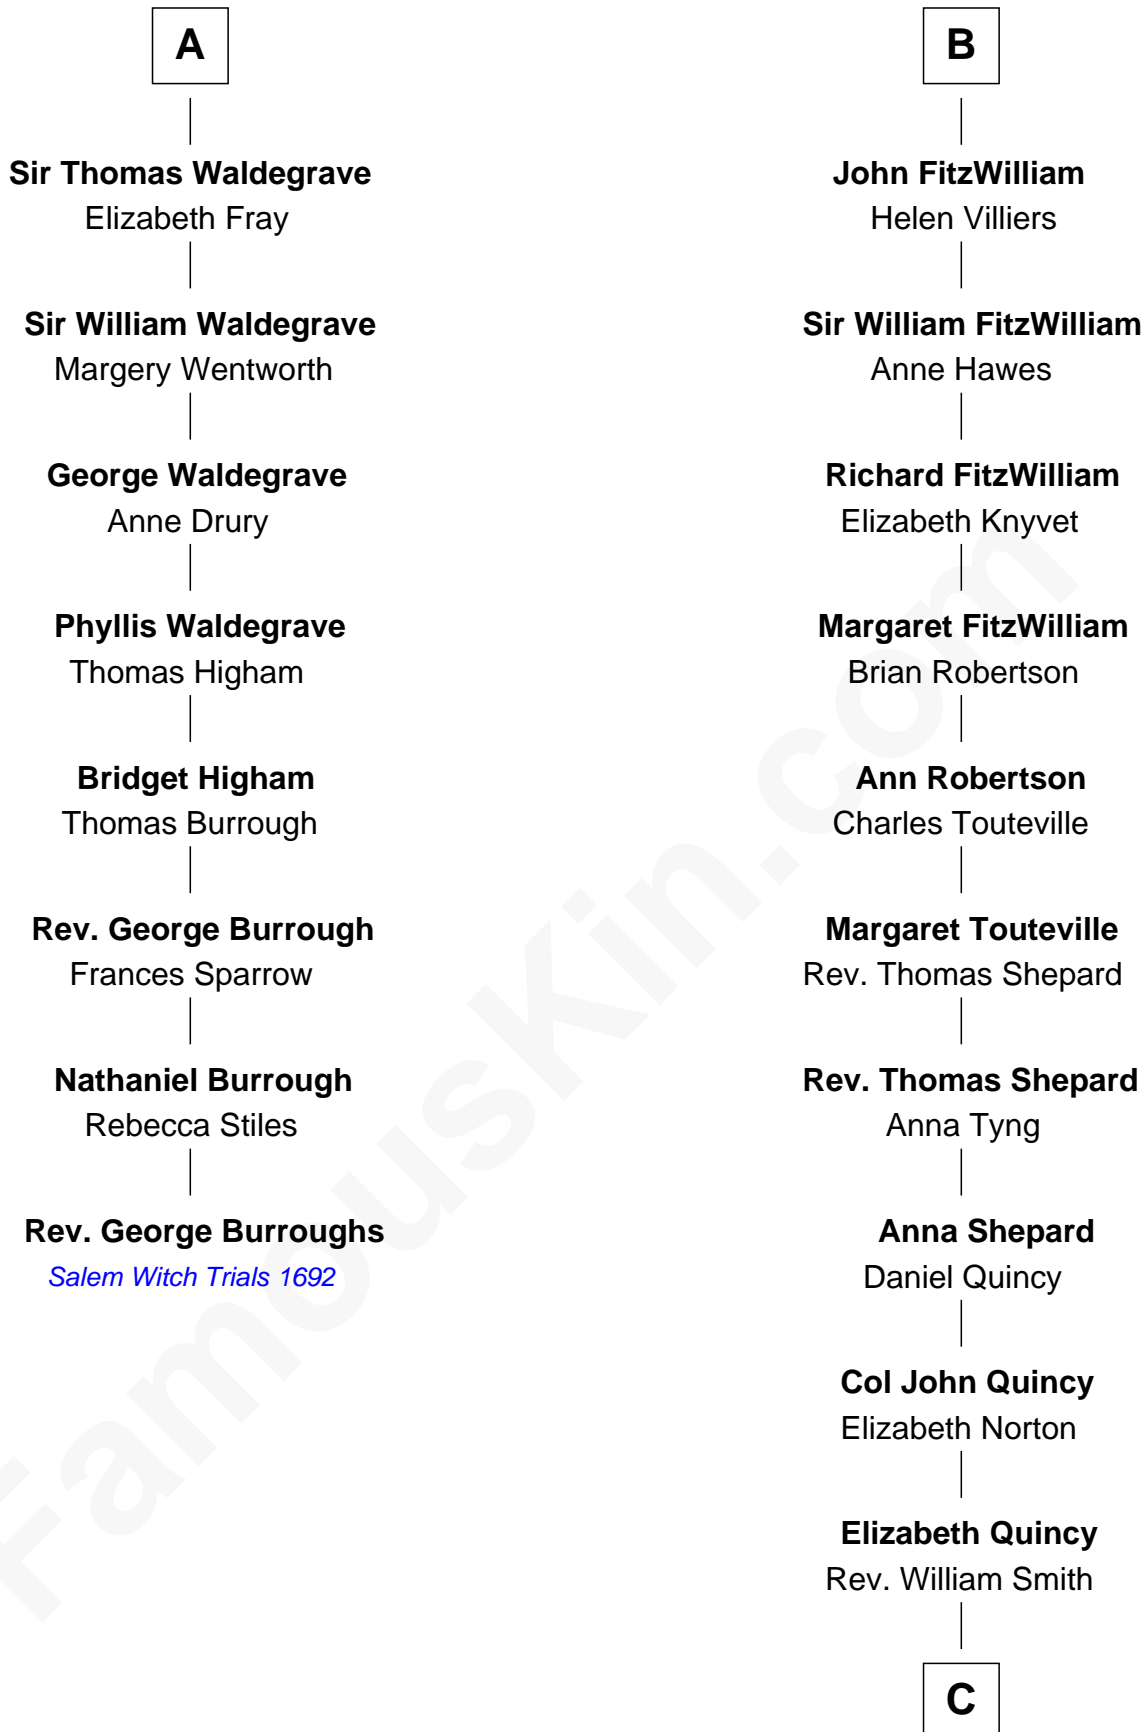

## Relationship Chart of

### Rev. George Burroughs

*Executed for Witchcraft, Salem 1692*

14th cousin 4 times removed of

### John Quincy Adams

*6th U.S. President*

**Sir William Longespee**

Ela of Salisbury

C

Abigail Quincy Smith

John Adams

John Quincy Adams

*6th U.S. President*

FamousKin.com