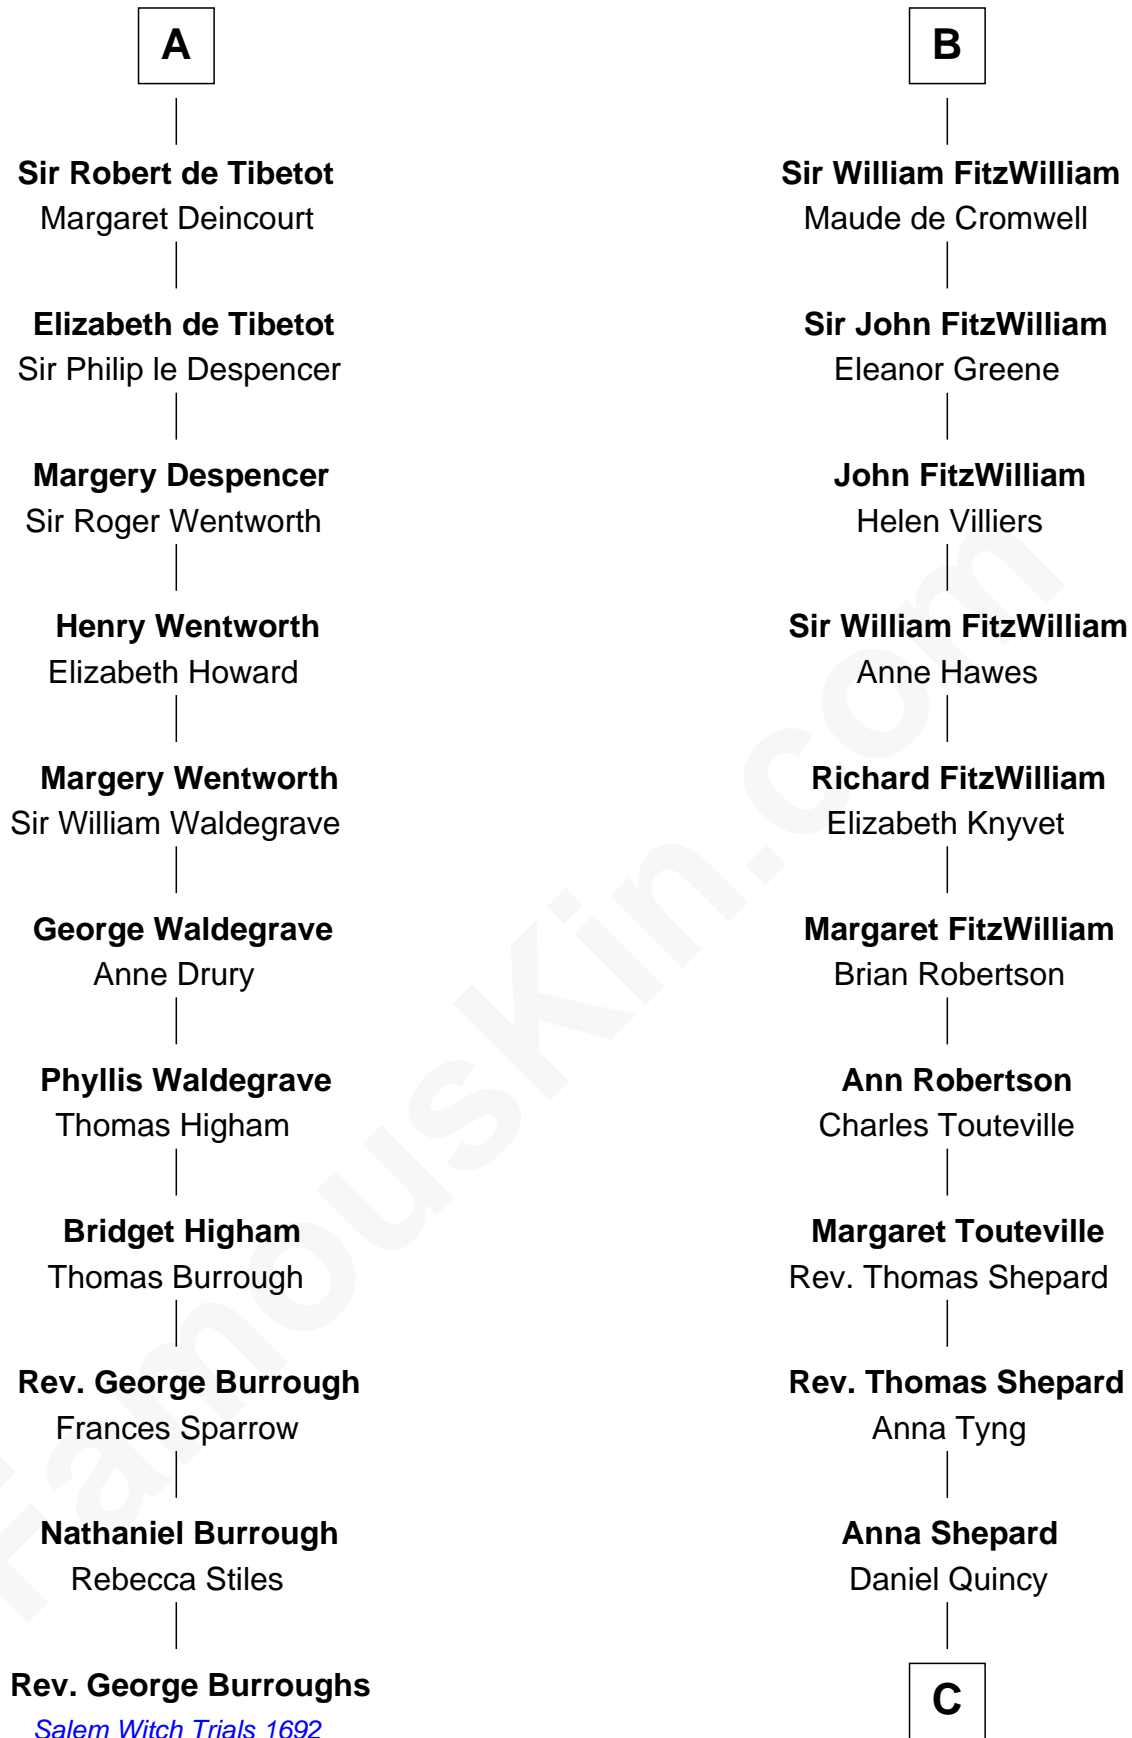

FamousKin.com

Relationship Chart of

Rev. George Burroughs

Executed for Witchcraft, Salem 1692

17th cousin 2 times removed of

Abigail (Smith) Adams

First Lady of President John Adams

Robert Fitzrichard

Maud de St. Liz

C

Col John Quincy
Elizabeth Norton

Elizabeth Quincy
Rev. William Smith

Abigail (Smith) Adams
First Lady of John Adams

FamousKin.com