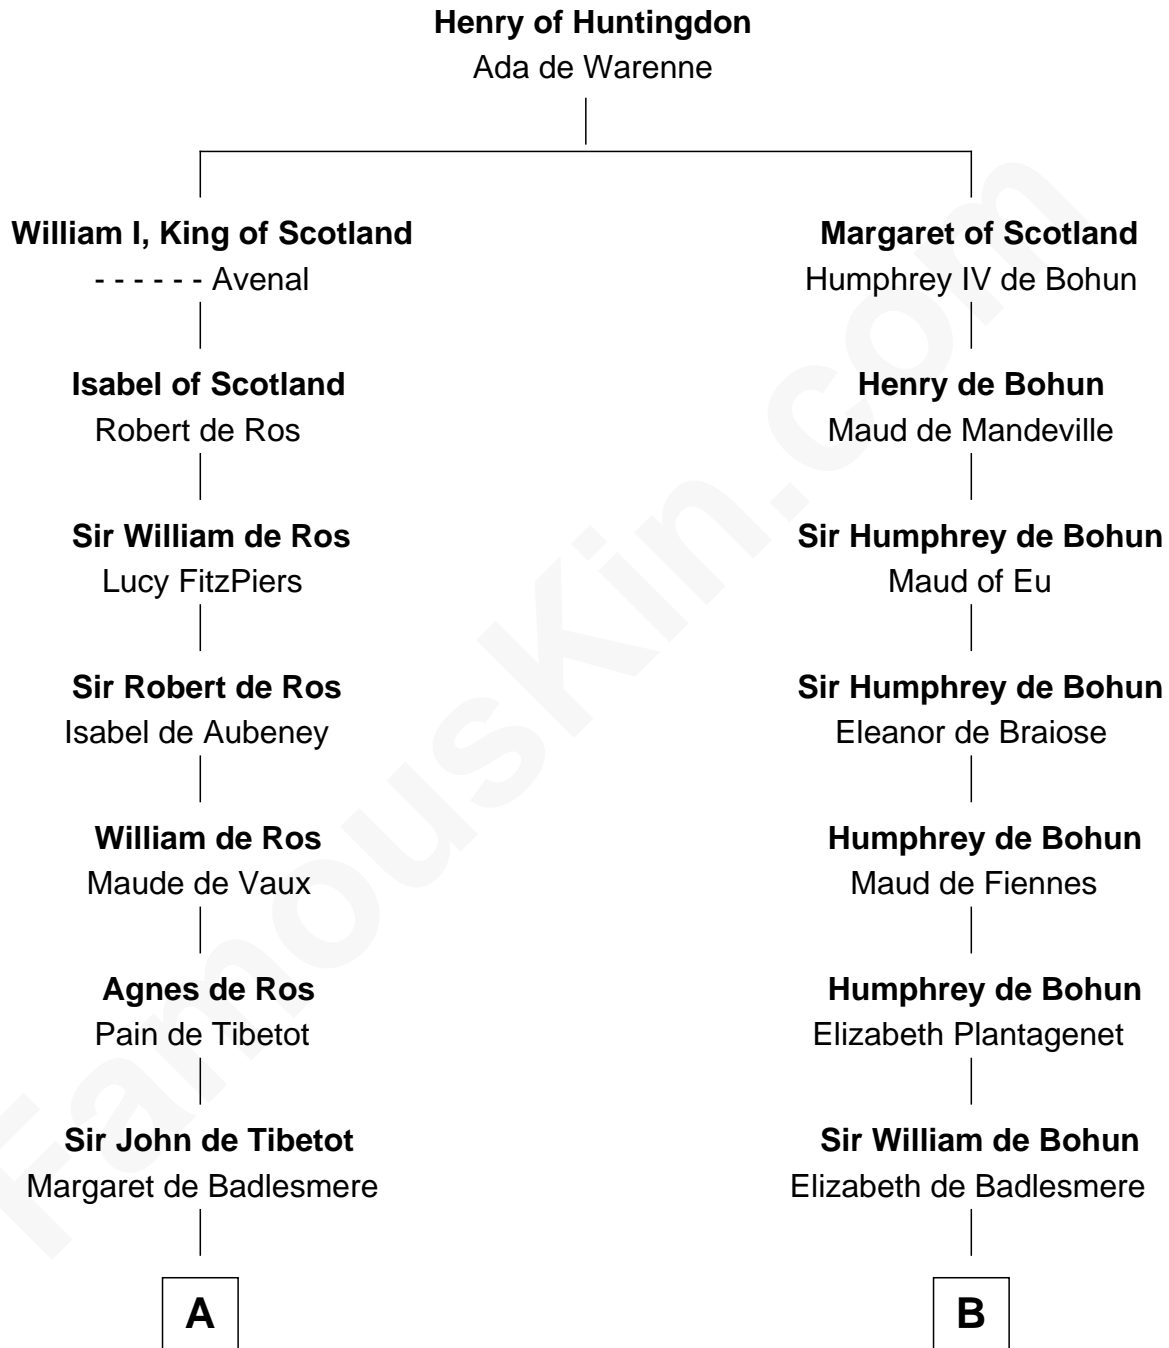

FamousKin.com

Relationship Chart of

Rev. George Burroughs

Executed for Witchcraft, Salem 1692

17th cousin 4 times removed of

Abigail (Smith) Adams

First Lady of President John Adams

C