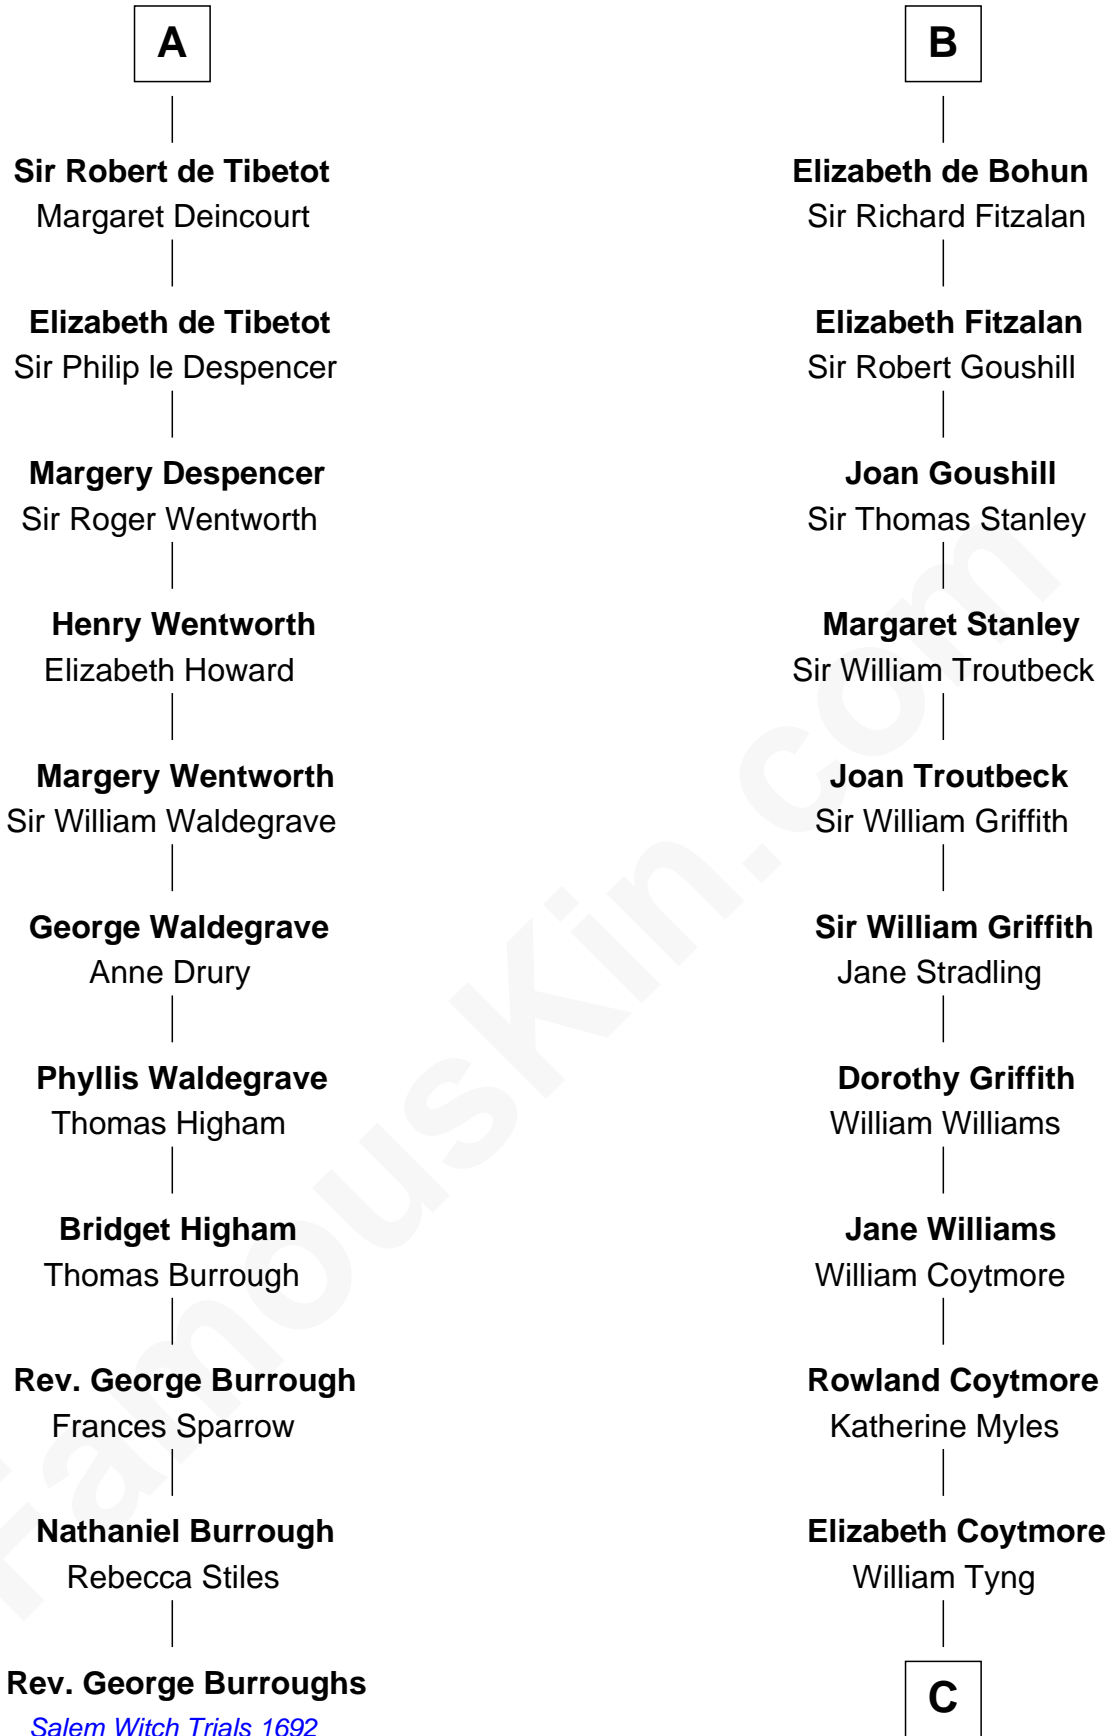

FamousKin.com

Relationship Chart of

Rev. George Burroughs

Executed for Witchcraft, Salem 1692

17th cousin 4 times removed of

Abigail (Smith) Adams

First Lady of President John Adams

C