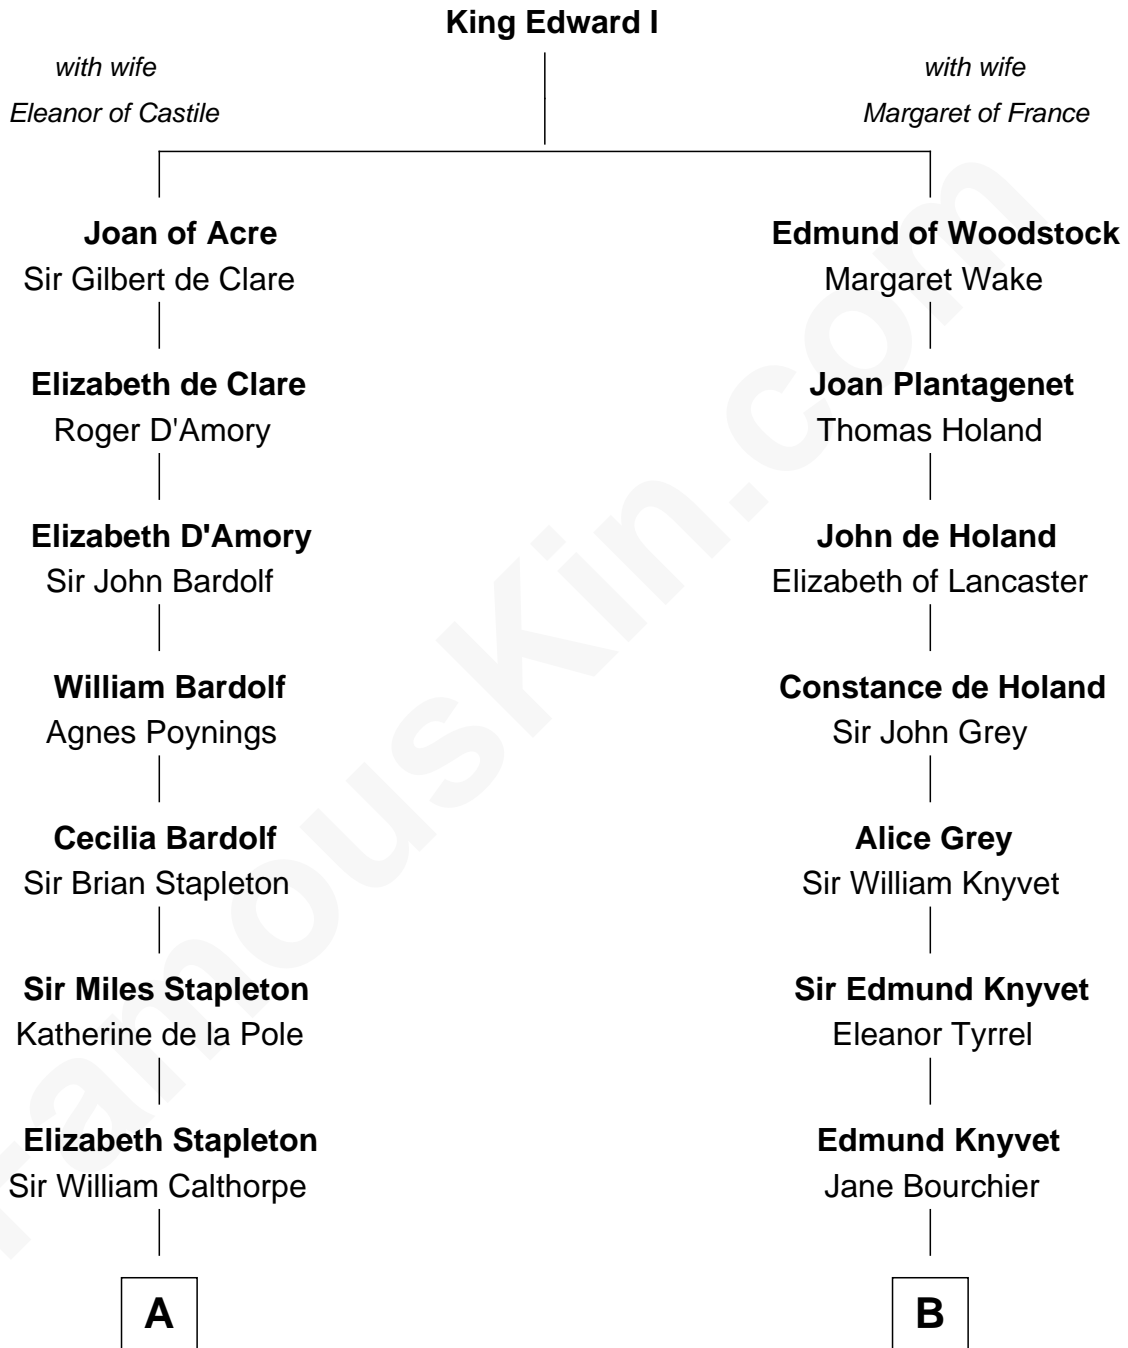

## Relationship Chart of

### Rev. George Burroughs

*Executed for Witchcraft, Salem 1692*

13th cousin 8 times removed of

**Ted Danson**

*TV Actor - "Cheers", "CSI"*

C

**Thomas Humphrey Cushing Allen**

Jane Deverdier Woodruff