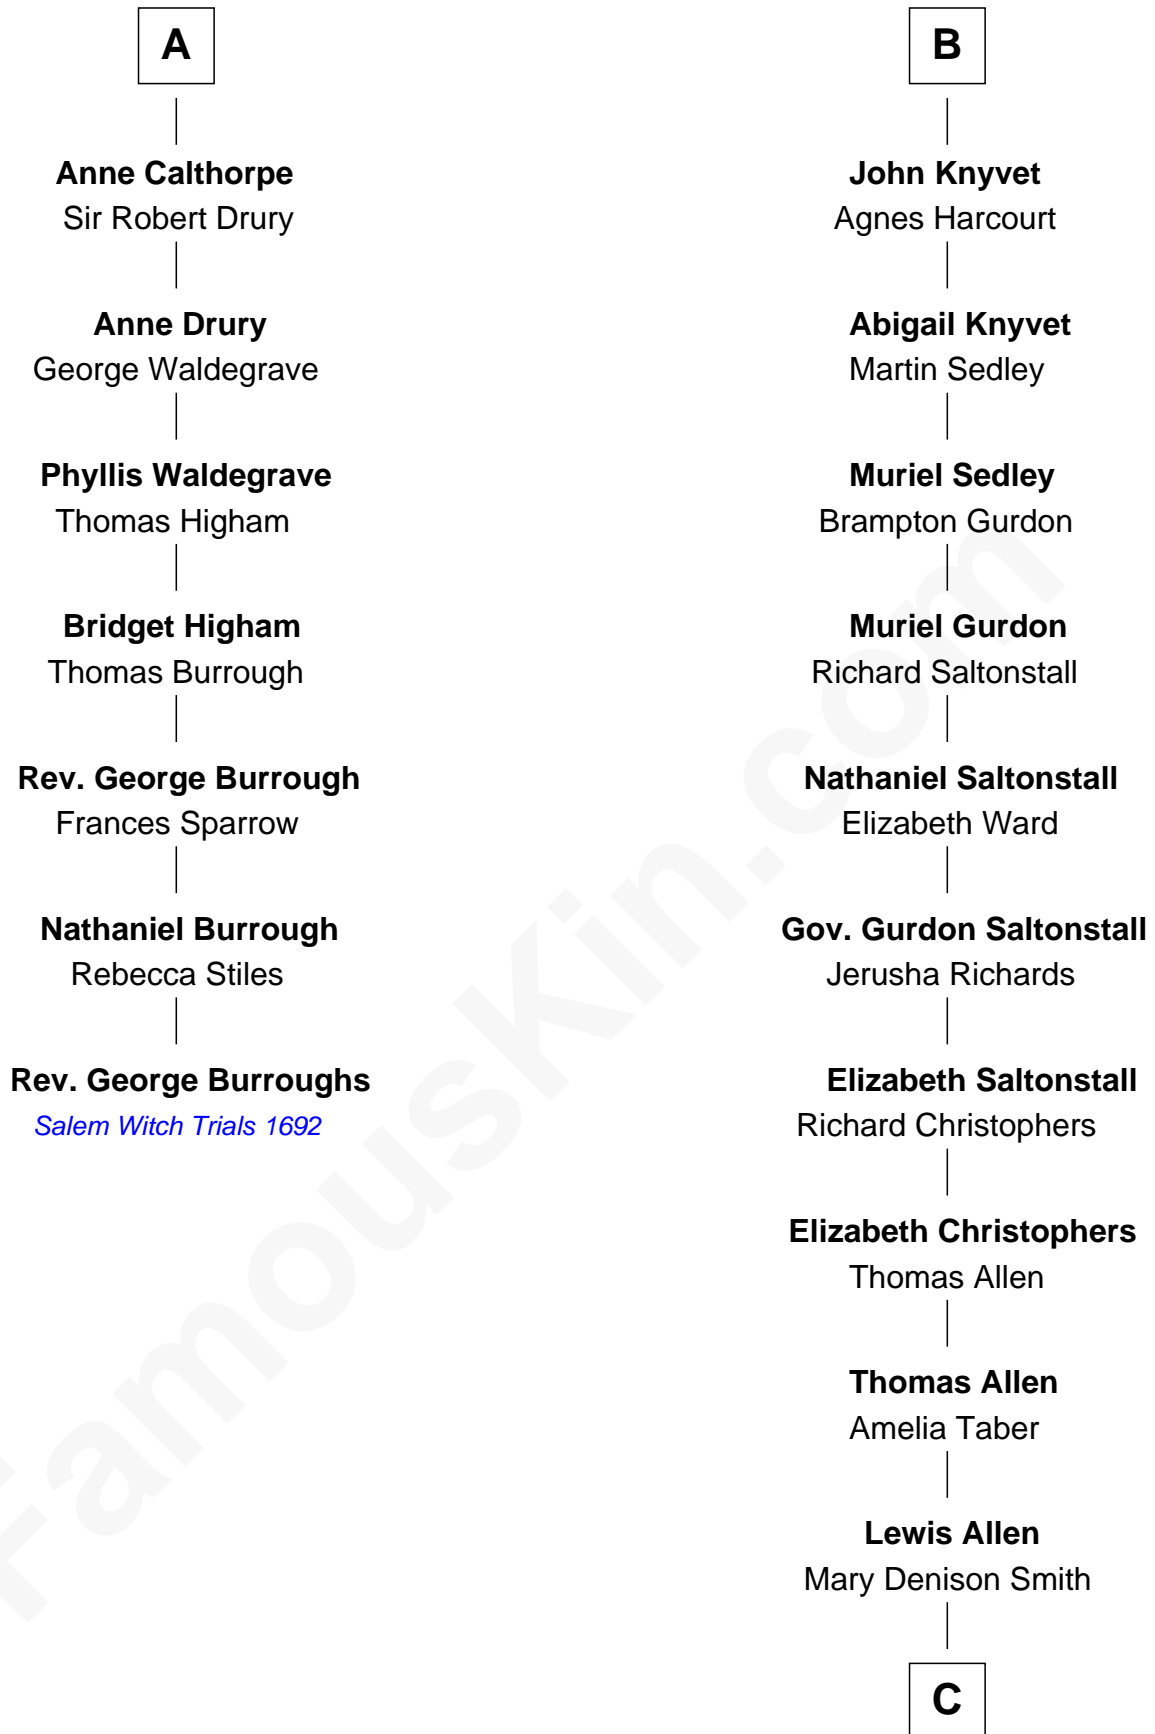

## Relationship Chart of

### Rev. George Burroughs

*Executed for Witchcraft, Salem 1692*

13th cousin 8 times removed of

**Ted Danson**

*TV Actor - "Cheers", "CSI"*

C

**Thomas Humphrey Cushing Allen**

Jane Deverdier Woodruff

**William Mercer Allen**

Virginia Reakirt Thompson

**Anna Louise Allen**

Edward Bridge Danson

**Edward Bridge Danson**

Jessica Harriet MacMaster

**Ted Danson**

*TV Actor - "Cheers", "CSI"*