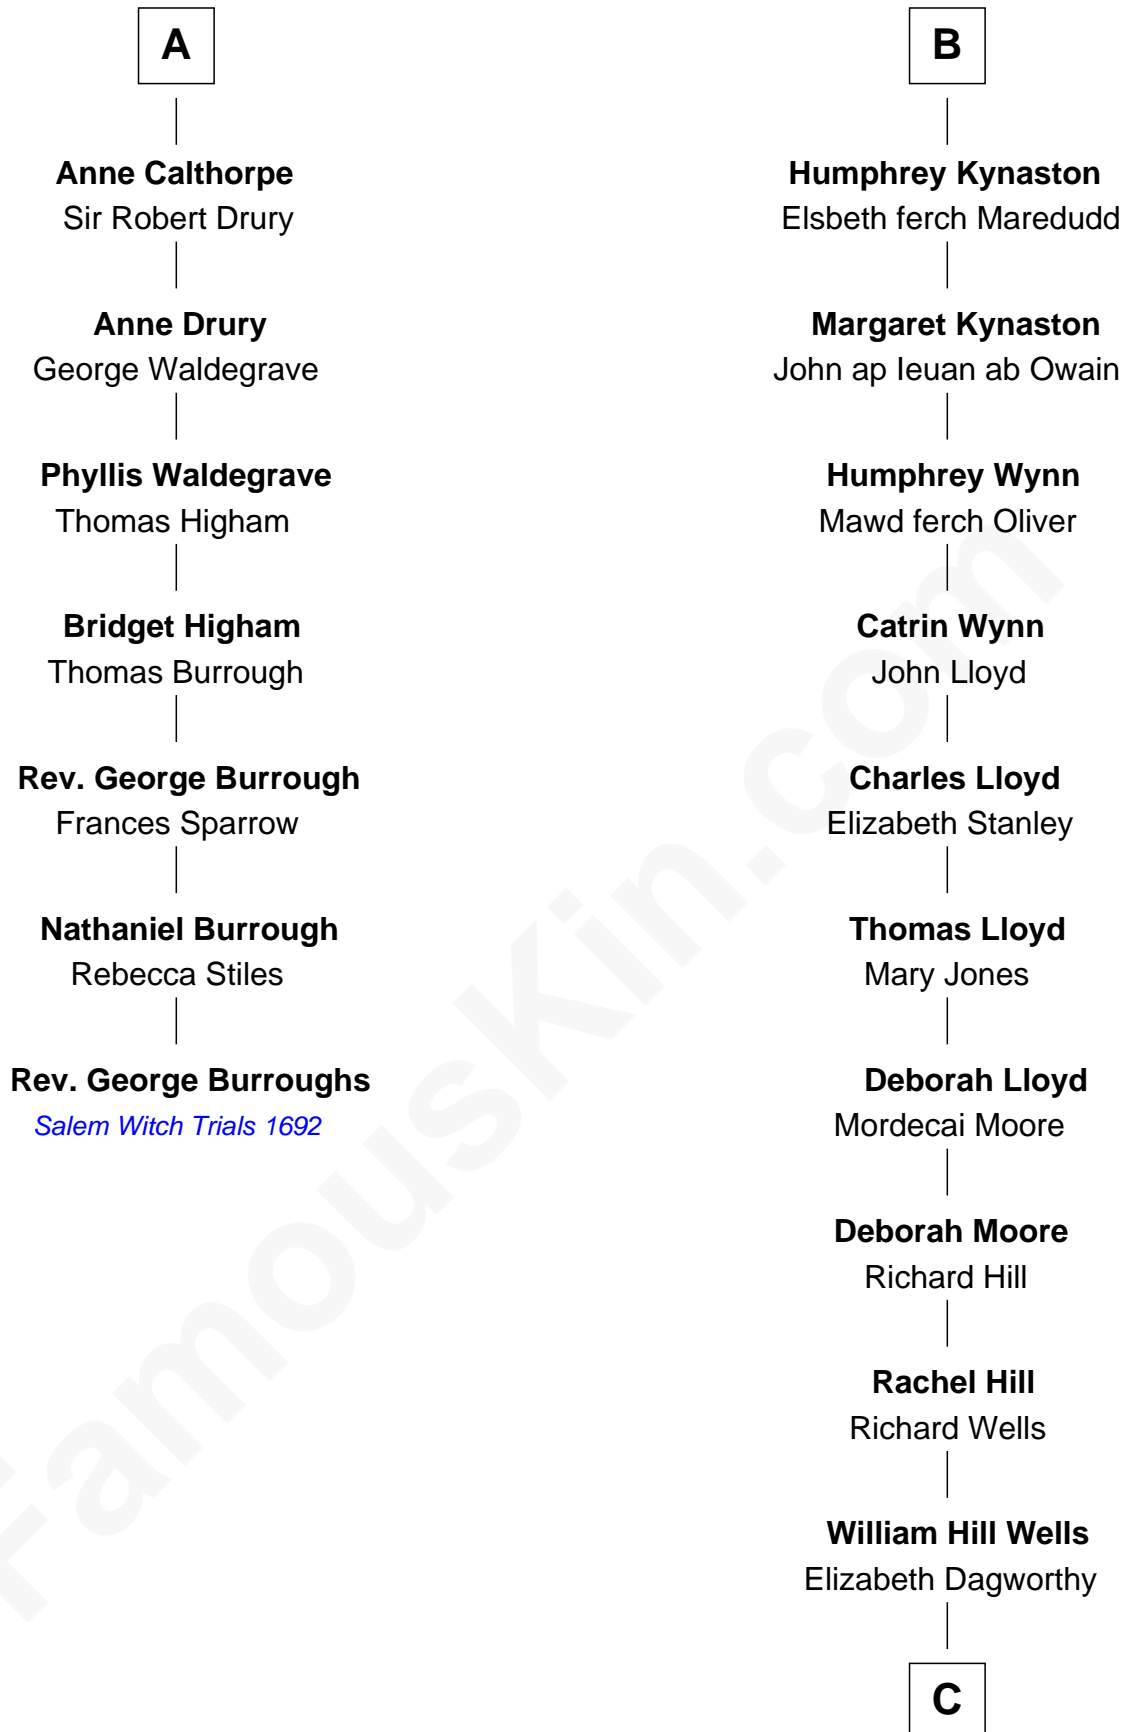

FamousKin.com

Relationship Chart of

Rev. George Burroughs

Executed for Witchcraft, Salem 1692

13th cousin 7 times removed of

Orson Welles

Radio, Stage, and Movie Actor

C