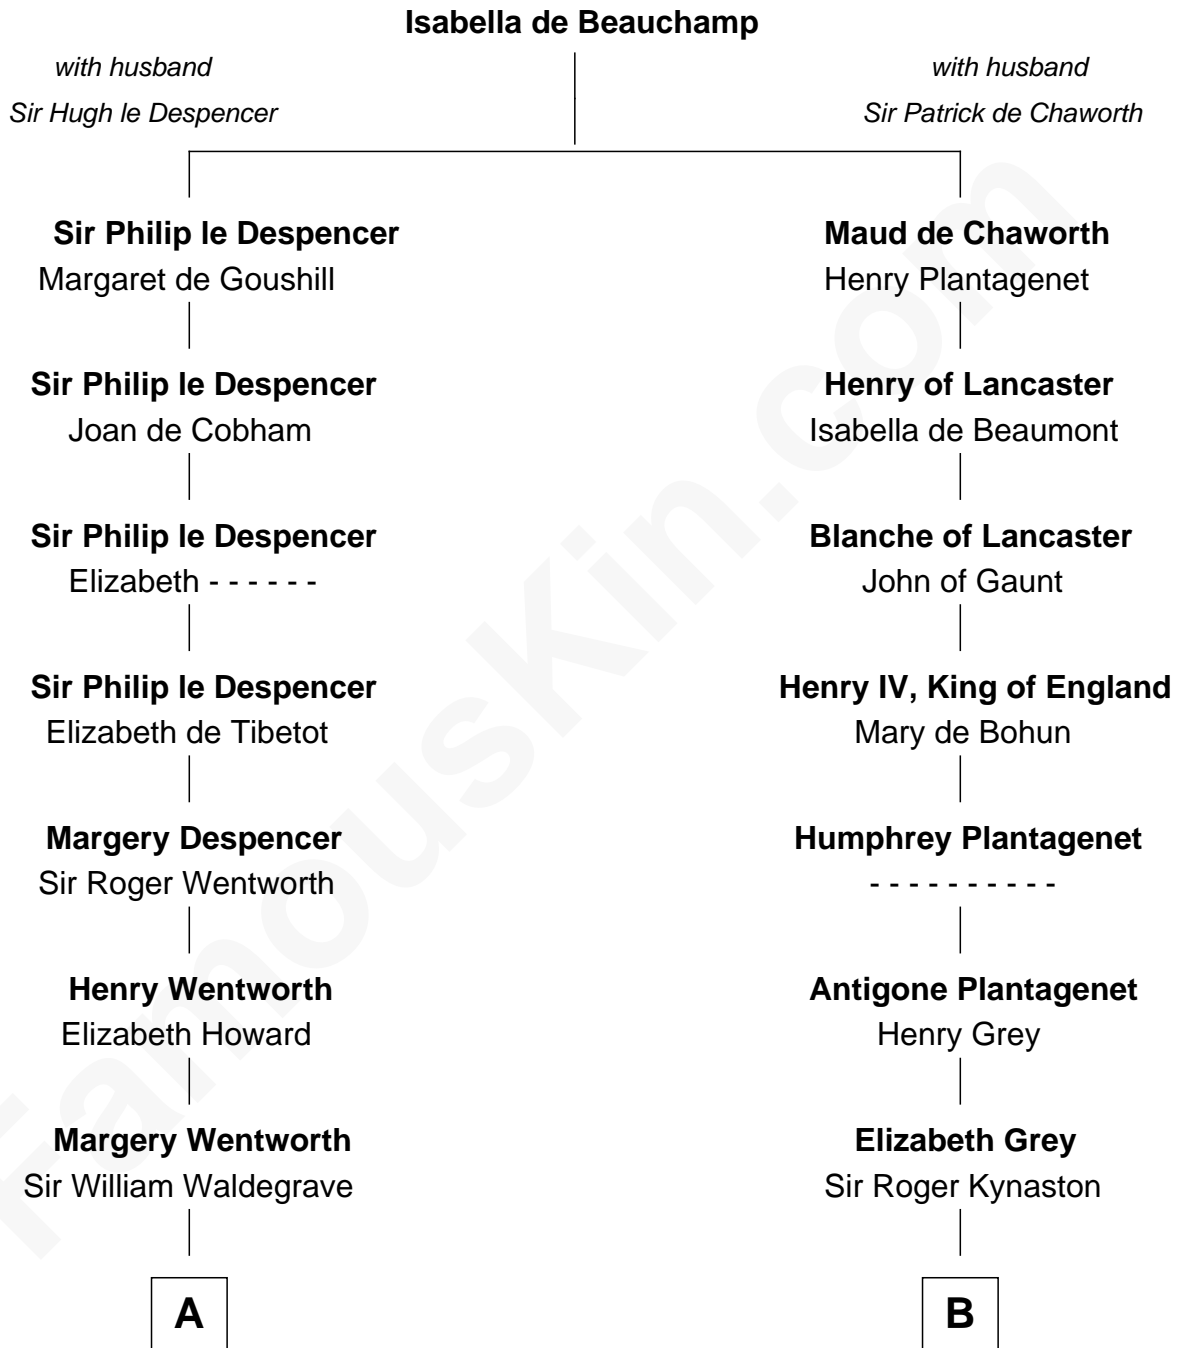

FamousKin.com

Relationship Chart of

Rev. George Burroughs

Executed for Witchcraft, Salem 1692

12th cousin 8 times removed of

Orson Welles

Radio, Stage, and Movie Actor

C