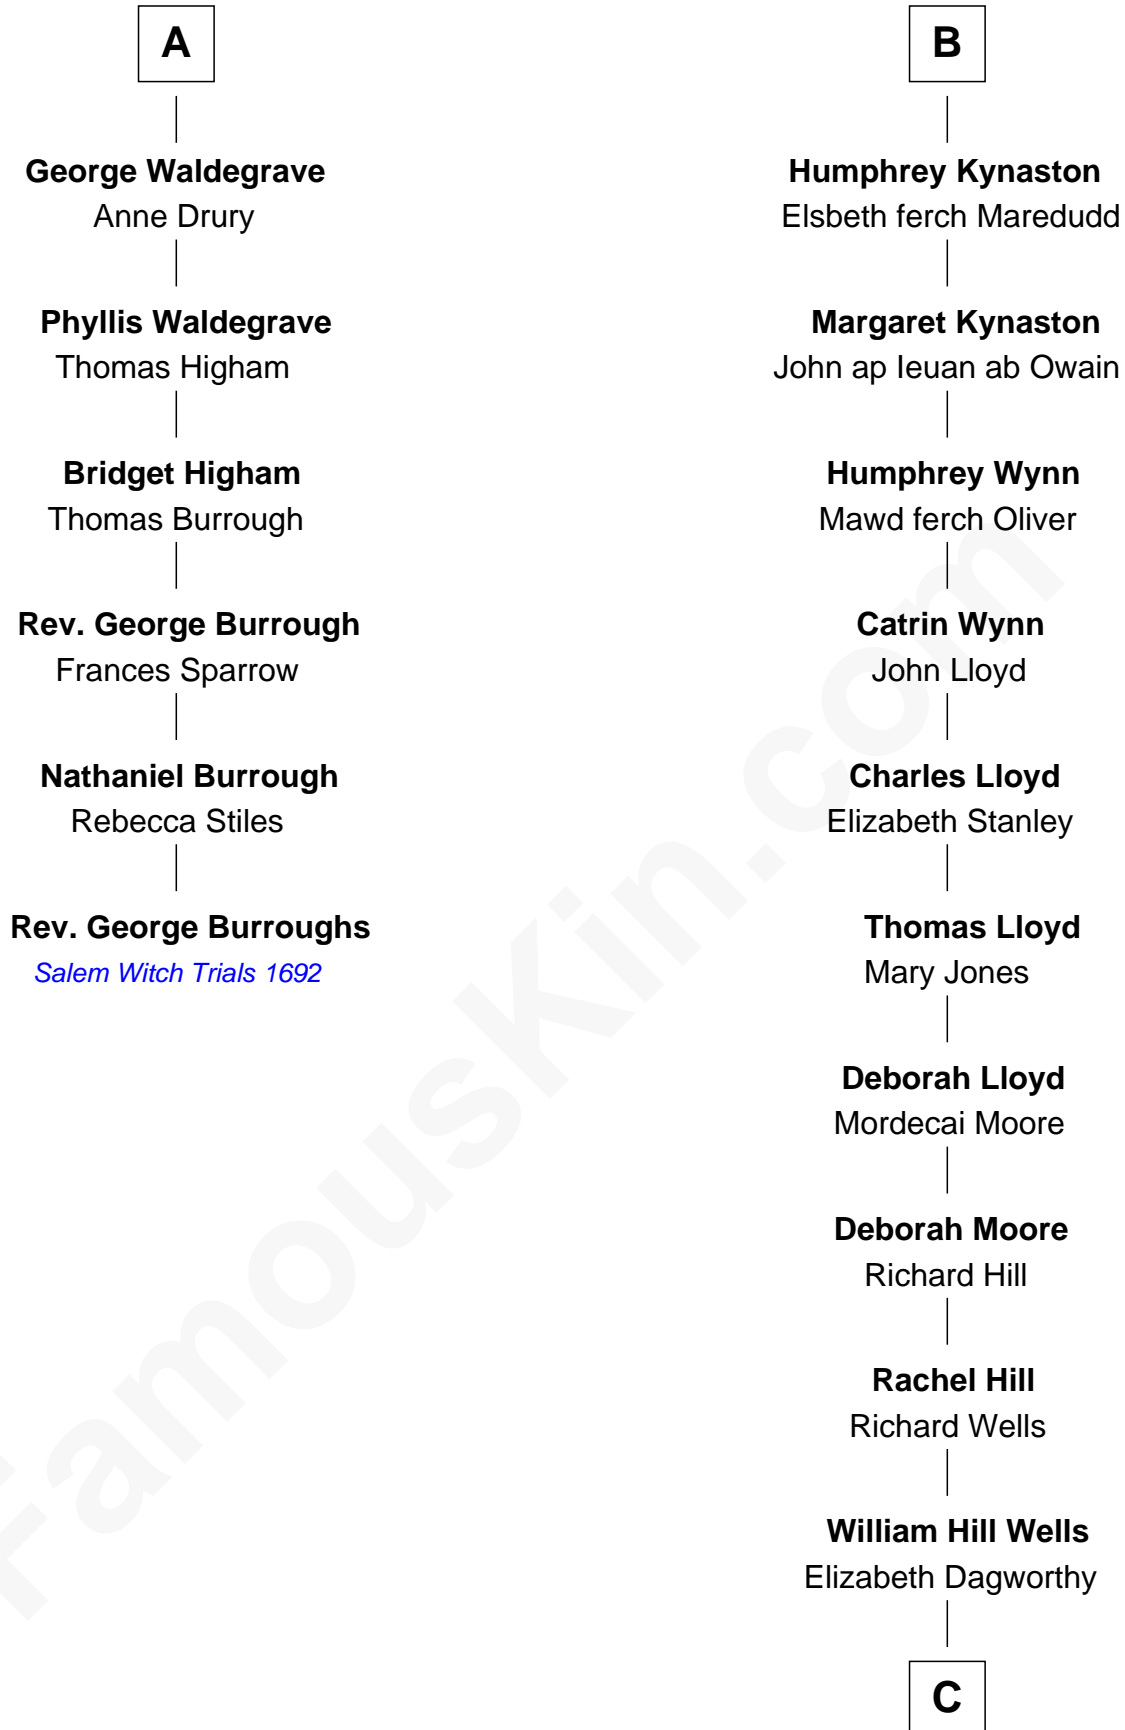

FamousKin.com

Relationship Chart of

Rev. George Burroughs

Executed for Witchcraft, Salem 1692

12th cousin 8 times removed of

Orson Welles

Radio, Stage, and Movie Actor

C

Henry Hill Welles

Mary Putnam

Richard Jones Welles

Mary Blanche Head

Richard Head Welles

Beatrice Ives

Orson Welles

Radio, Stage, and Movie Actor