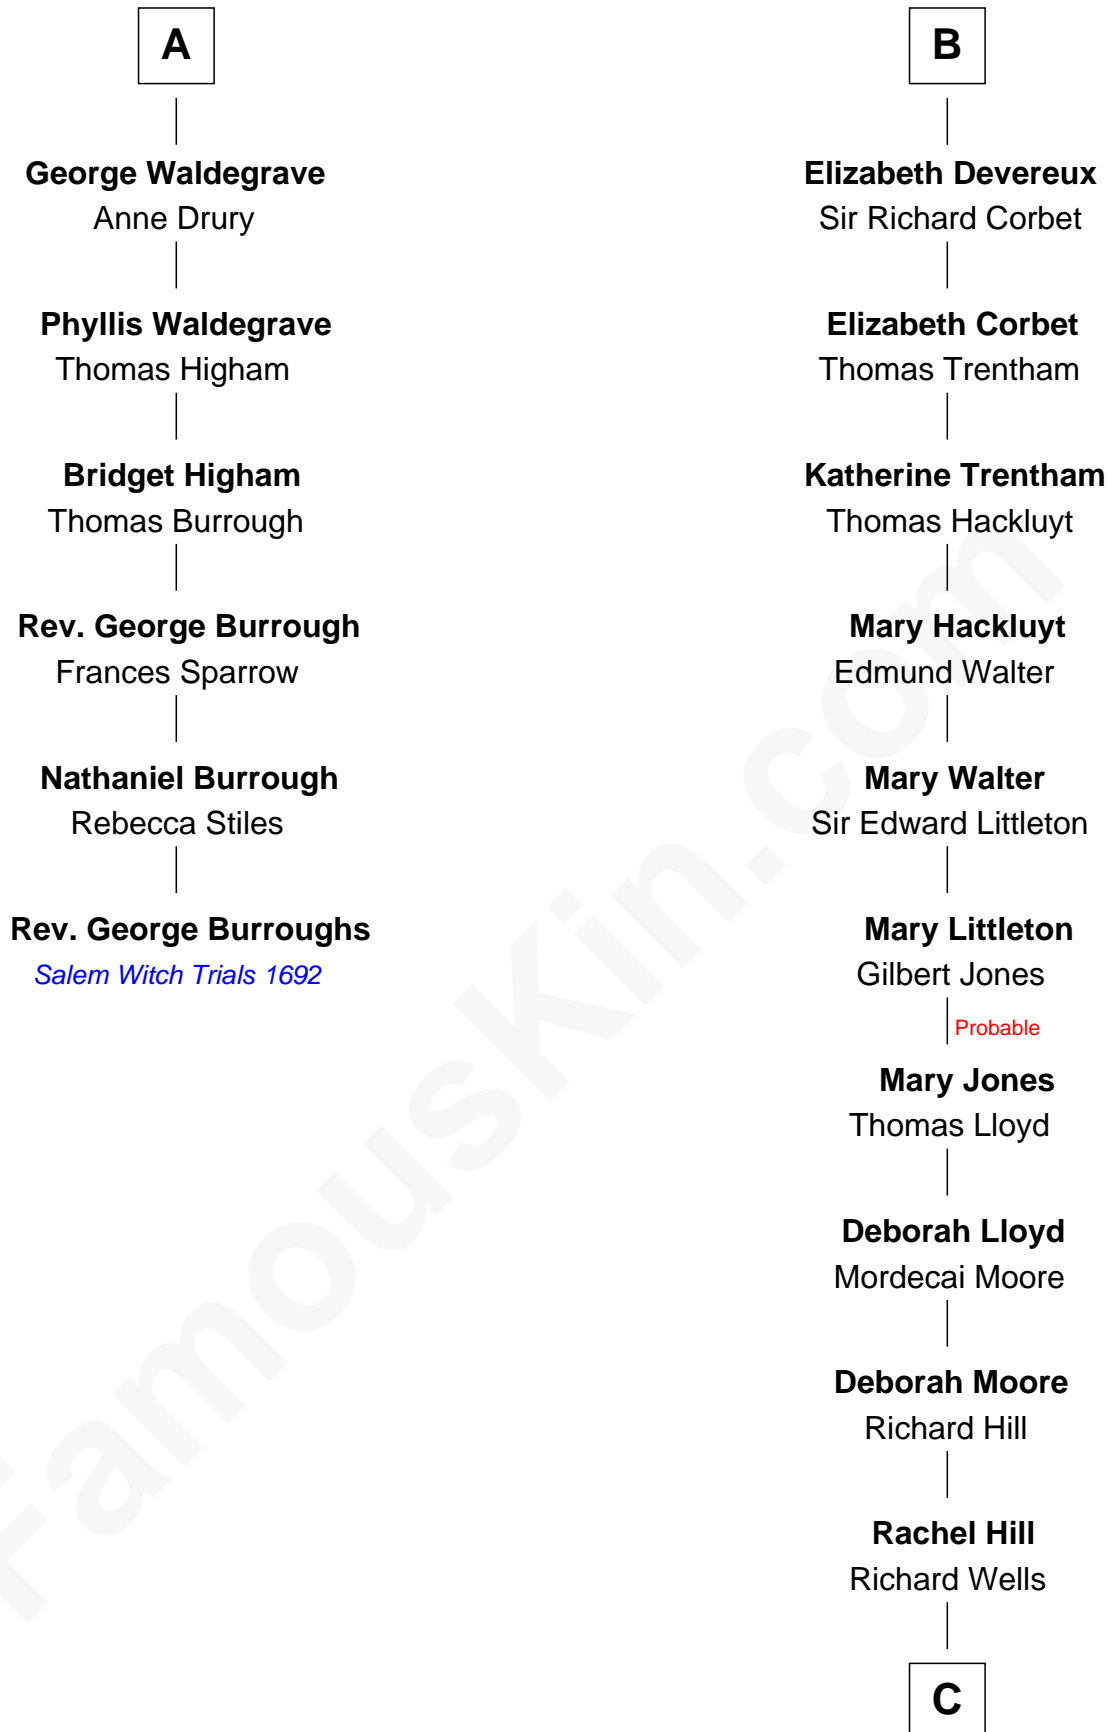

## Relationship Chart of

**Rev. George Burroughs**  
*Executed for Witchcraft, Salem 1692*

12th cousin 9 times removed of

**Orson Welles**

*Radio, Stage, and Movie Actor*

**C**

**William Hill Wells**  
Elizabeth Dagworthy