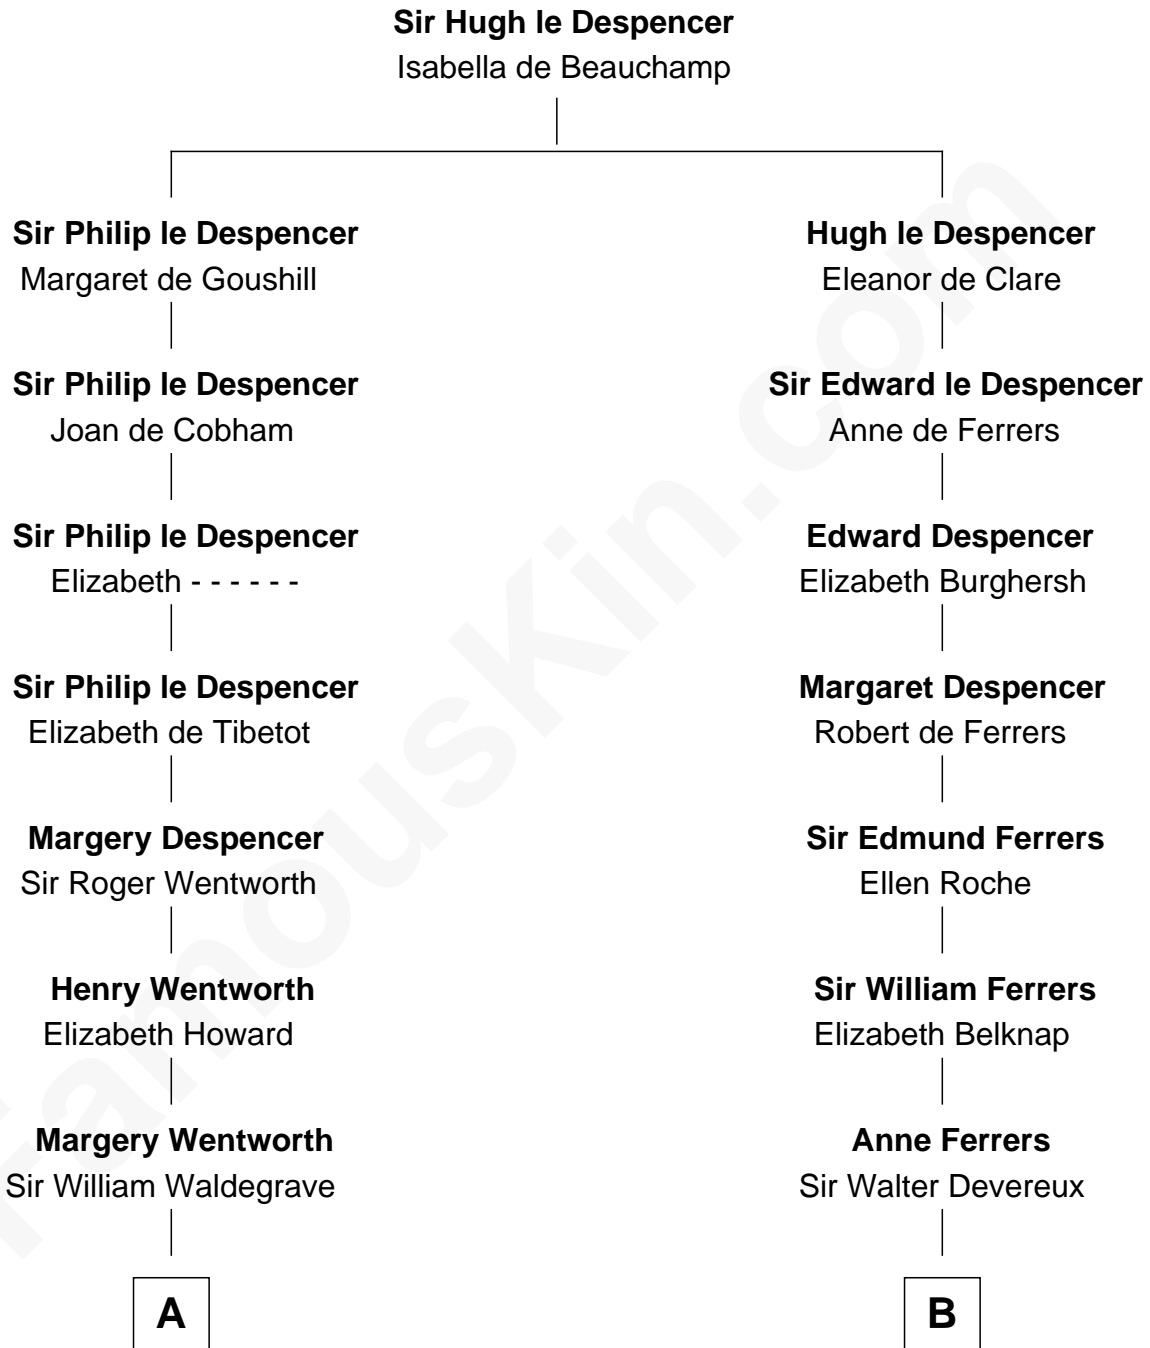

# FamousKin.com

## Relationship Chart of

**Rev. George Burroughs**  
*Executed for Witchcraft, Salem 1692*

12th cousin 9 times removed of

**Orson Welles**

*Radio, Stage, and Movie Actor*

**C**

**William Hill Wells**  
Elizabeth Dagworthy