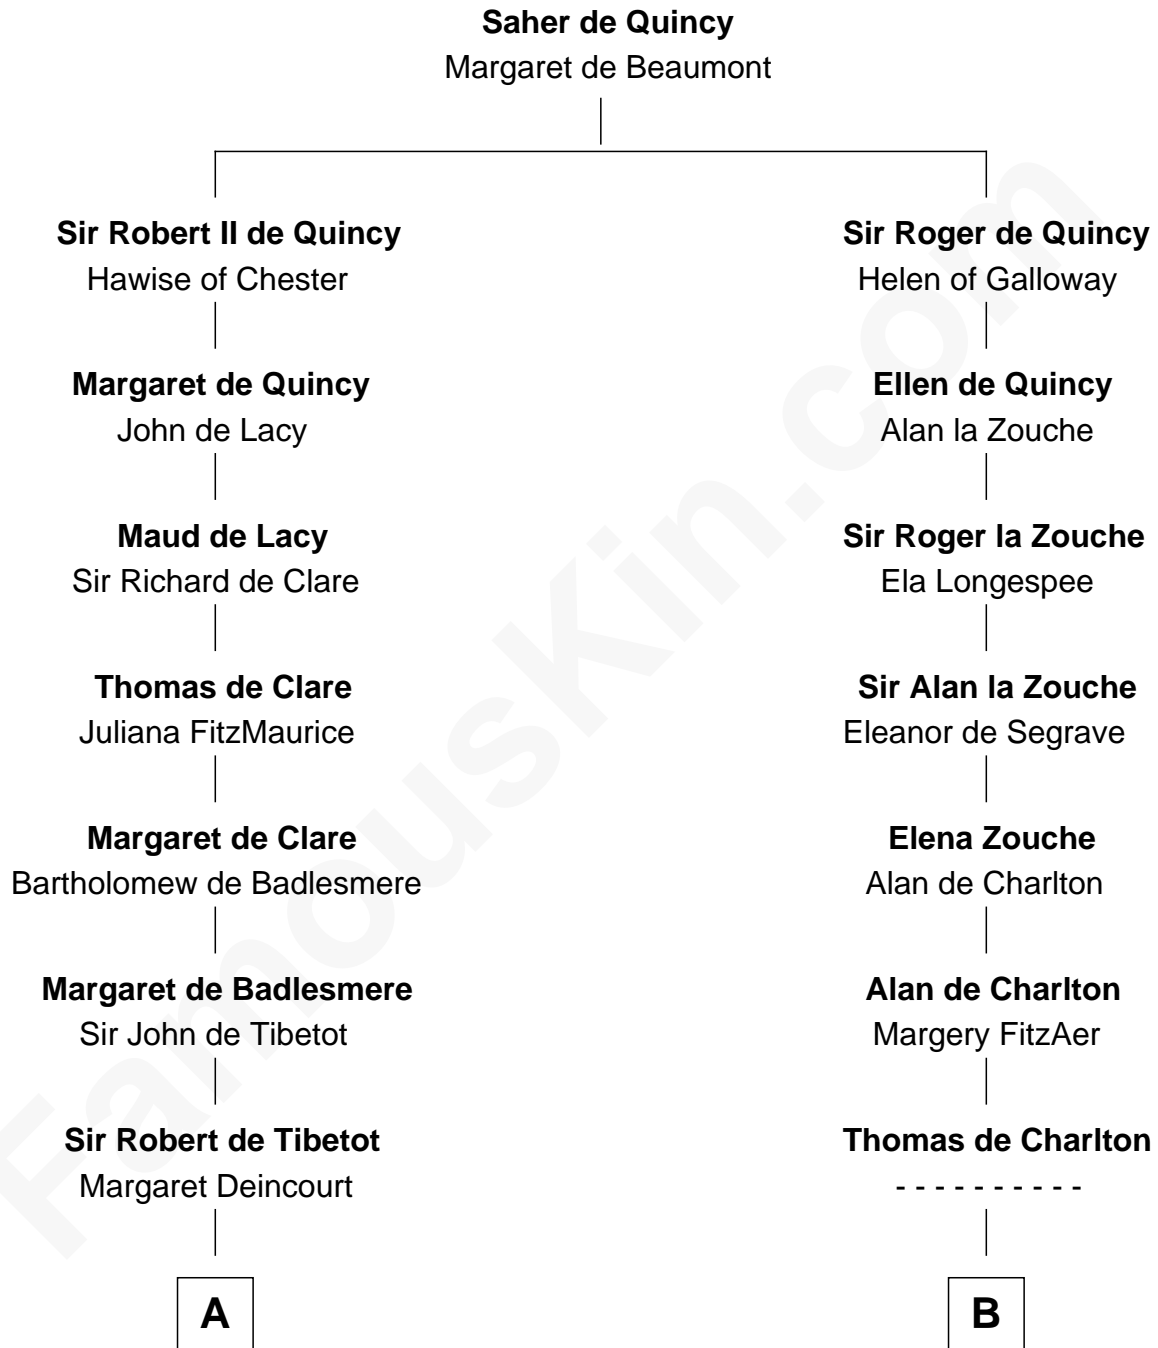

## Relationship Chart of

### Rev. George Burroughs

*Executed for Witchcraft, Salem 1692*

16th cousin 3 times removed of

**John Hancock**

*Signer of the Declaration of Independence*

**C**

**Elizabeth Clarke**

John Hancock