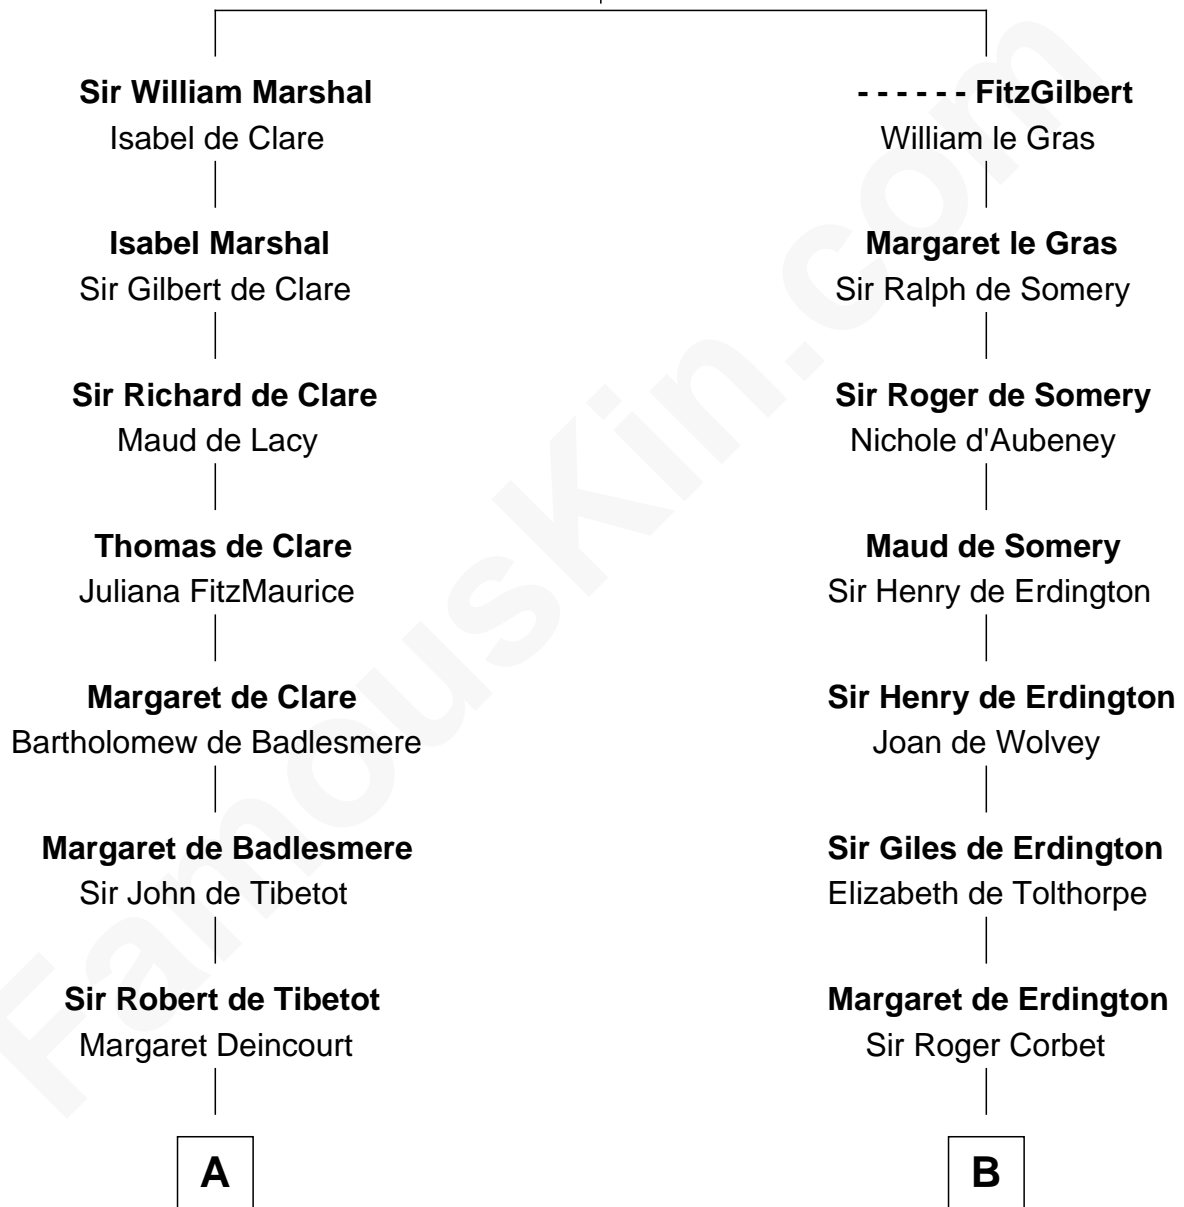

## Relationship Chart of

### Rev. George Burroughs

*Executed for Witchcraft, Salem 1692*

16th cousin 2 times removed of

**John Hancock**

*Signer of the Declaration of Independence*

**John FitzGilbert**  
Sybilla of Salisbury

C

Rev. John Hancock

Mary Hawke

John Hancock

*Signer of Declaration of Independence*

FamousKin.com