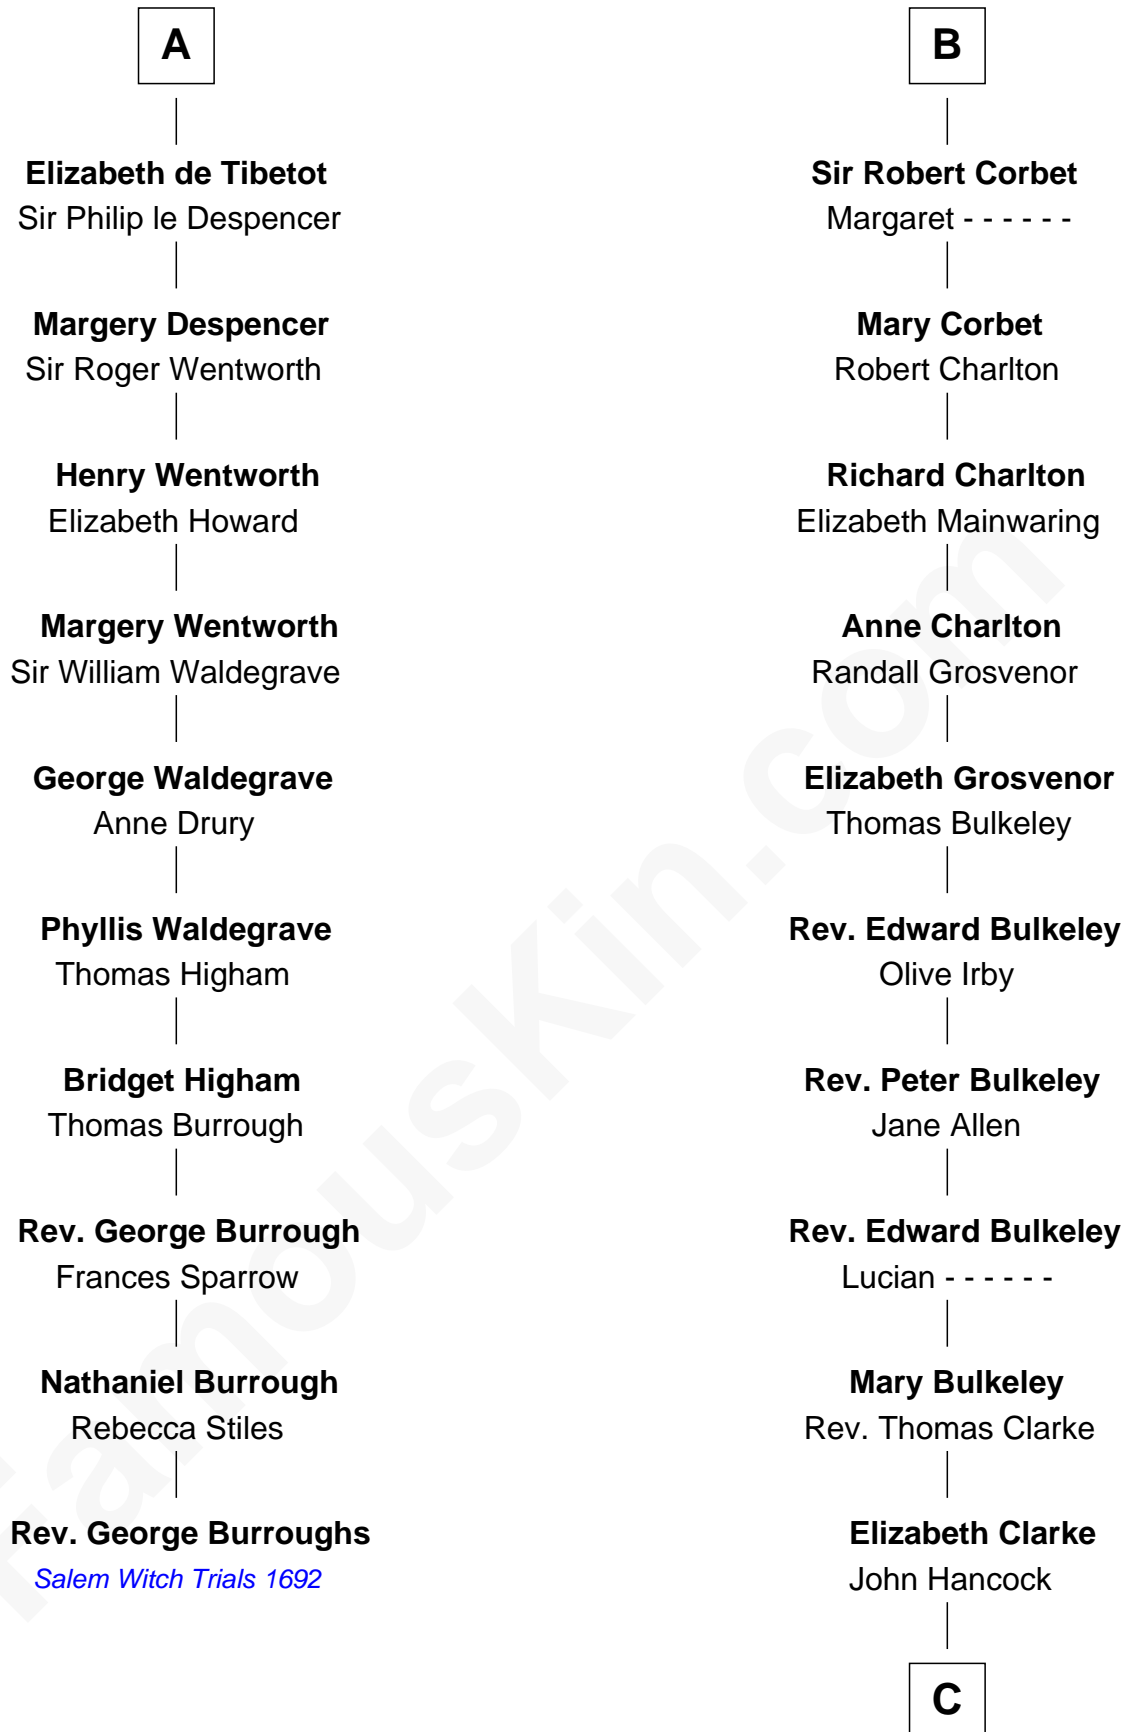

## Relationship Chart of

### Rev. George Burroughs

*Executed for Witchcraft, Salem 1692*

16th cousin 2 times removed of

**John Hancock**

*Signer of the Declaration of Independence*

**John FitzGilbert**  
Sybilla of Salisbury

C

Rev. John Hancock

Mary Hawke

John Hancock

*Signer of Declaration of Independence*

FamousKin.com