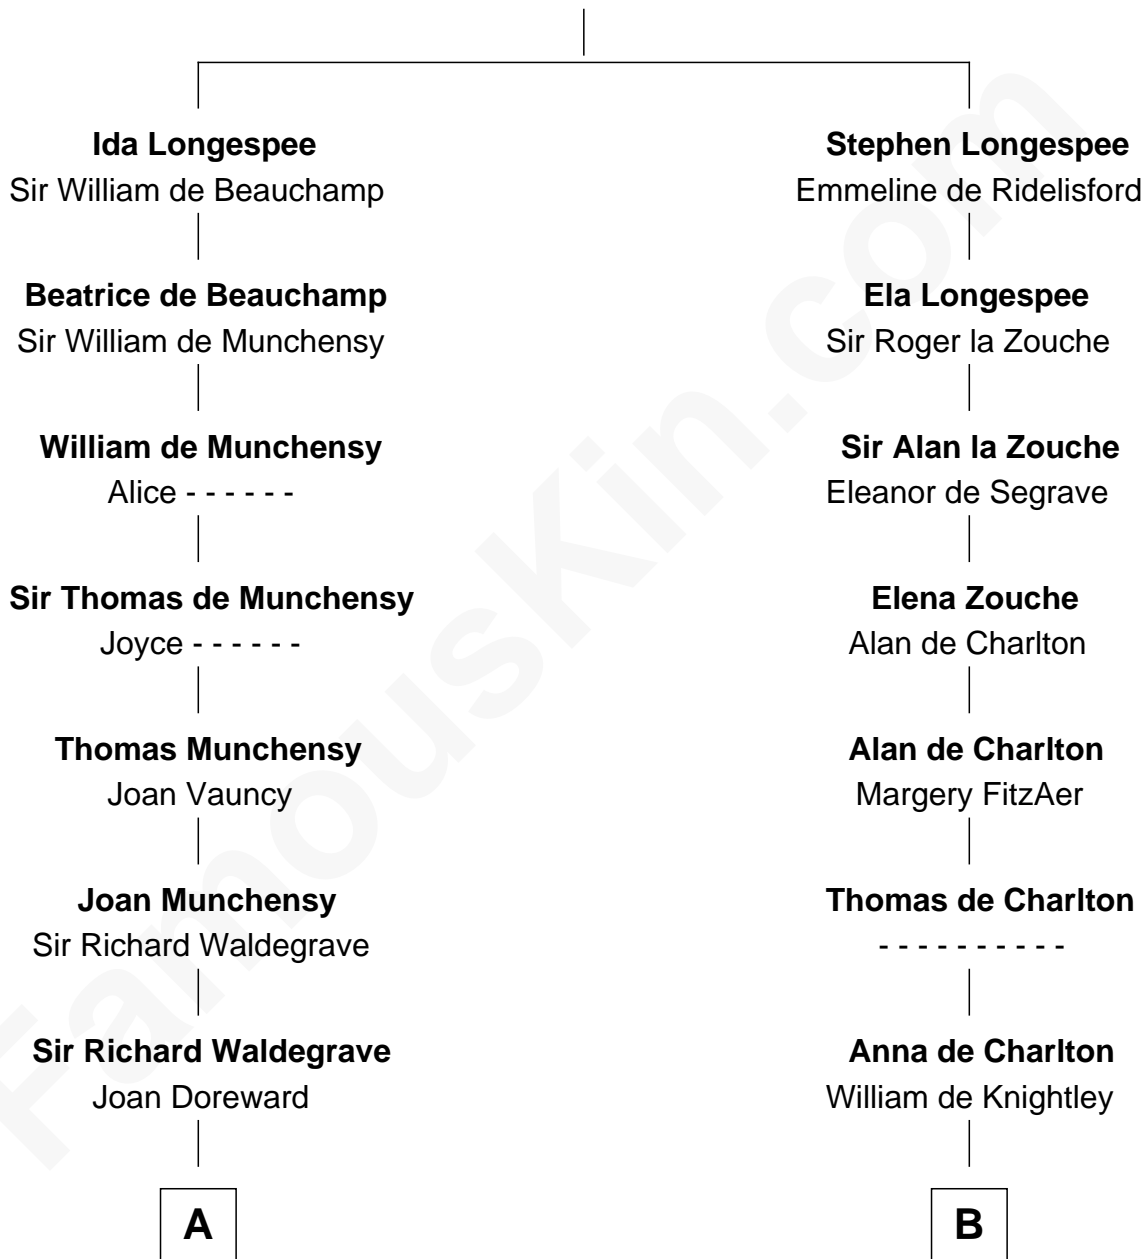

FamousKin.com

Relationship Chart of

Rev. George Burroughs

Executed for Witchcraft, Salem 1692

14th cousin 4 times removed of

John Hancock

Signer of the Declaration of Independence

Sir William Longespee

Ela of Salisbury

C

Rev. John Hancock

Mary Hawke

John Hancock

Signer of Declaration of Independence

FamousKin.com