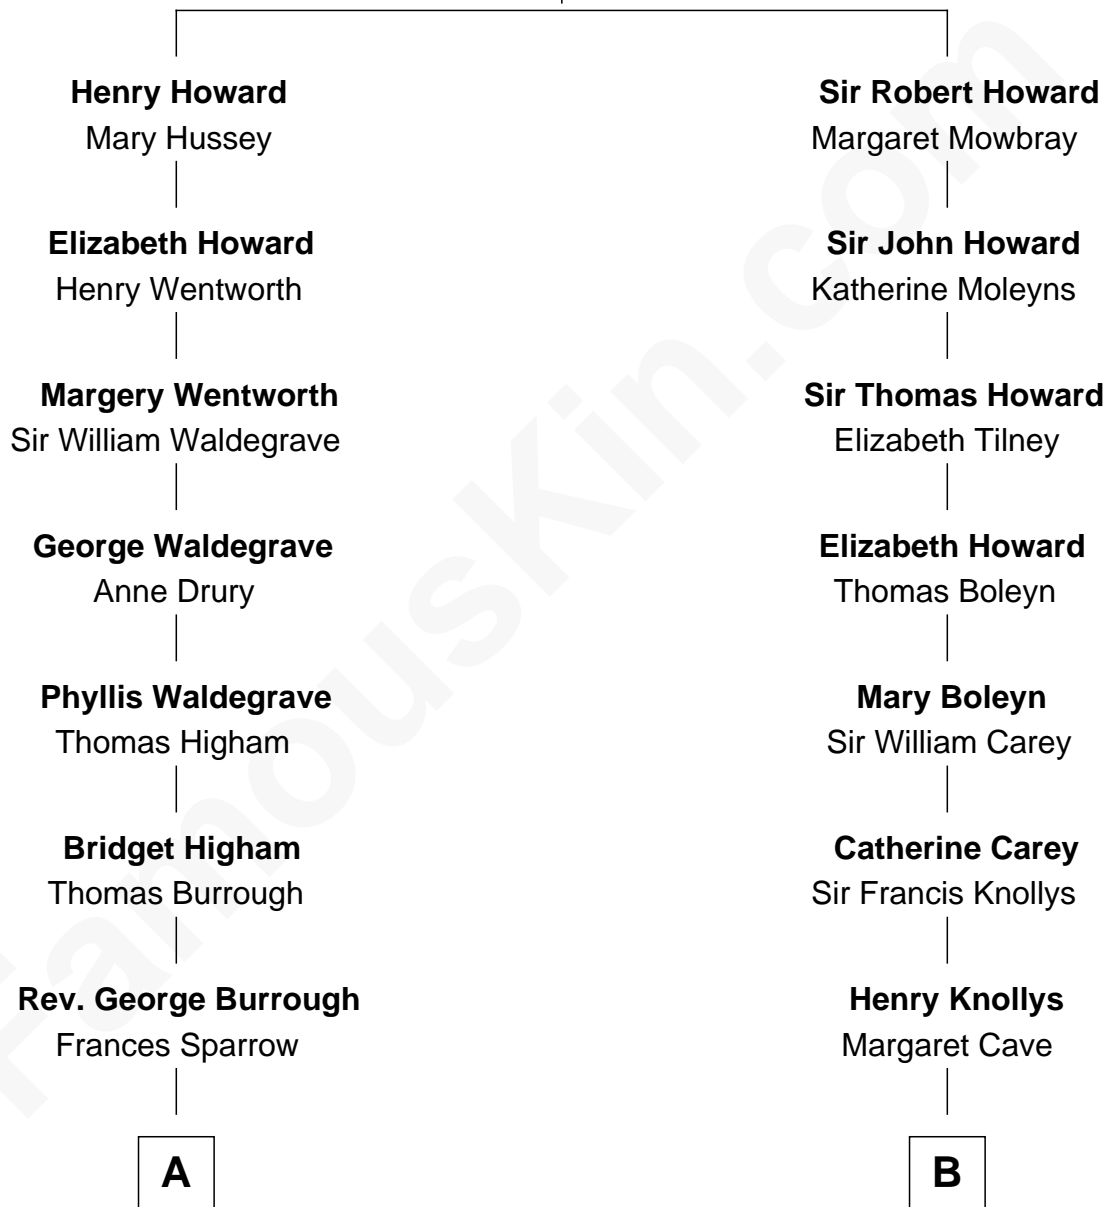

## Relationship Chart of

### Rev. George Burroughs

*Executed for Witchcraft, Salem 1692*

8th cousin 6 times removed of

**Charles Darwin**  
*Theory of Evolution*

**Sir John Howard**  
Alice Tendring

**A**

**Nathaniel Burrough**

Rebecca Stiles

**Rev. George Burroughs**

*Salem Witch Trials 1692*

**B**

**Lettice Knollys**

William Paget

**William Paget**

Frances Rich

**Penelope Paget**

Philip Foley

**Paul Foley**

Elizabeth Turton

**Penelope Foley**

Charles Howard

**Mary Howard**

Erasmus Darwin

**Dr. Robert Waring Darwin**