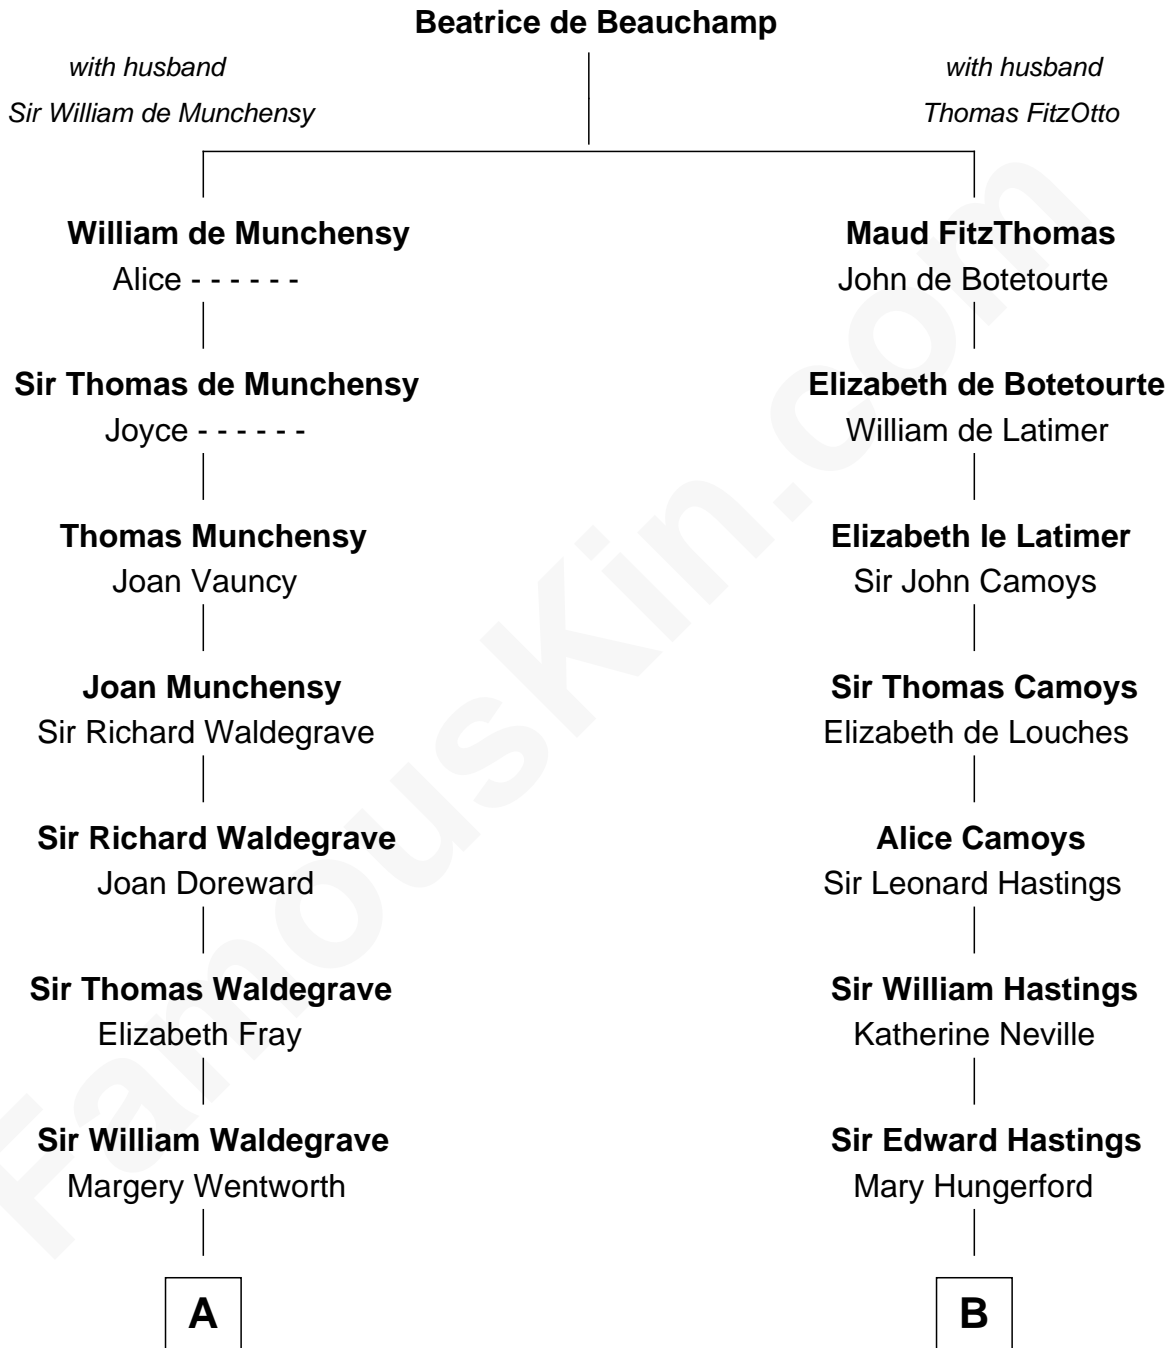

FamousKin.com

Relationship Chart of

Rev. George Burroughs

Executed for Witchcraft, Salem 1692

12th cousin 6 times removed of

Charles Darwin
Theory of Evolution

FamousKin.com