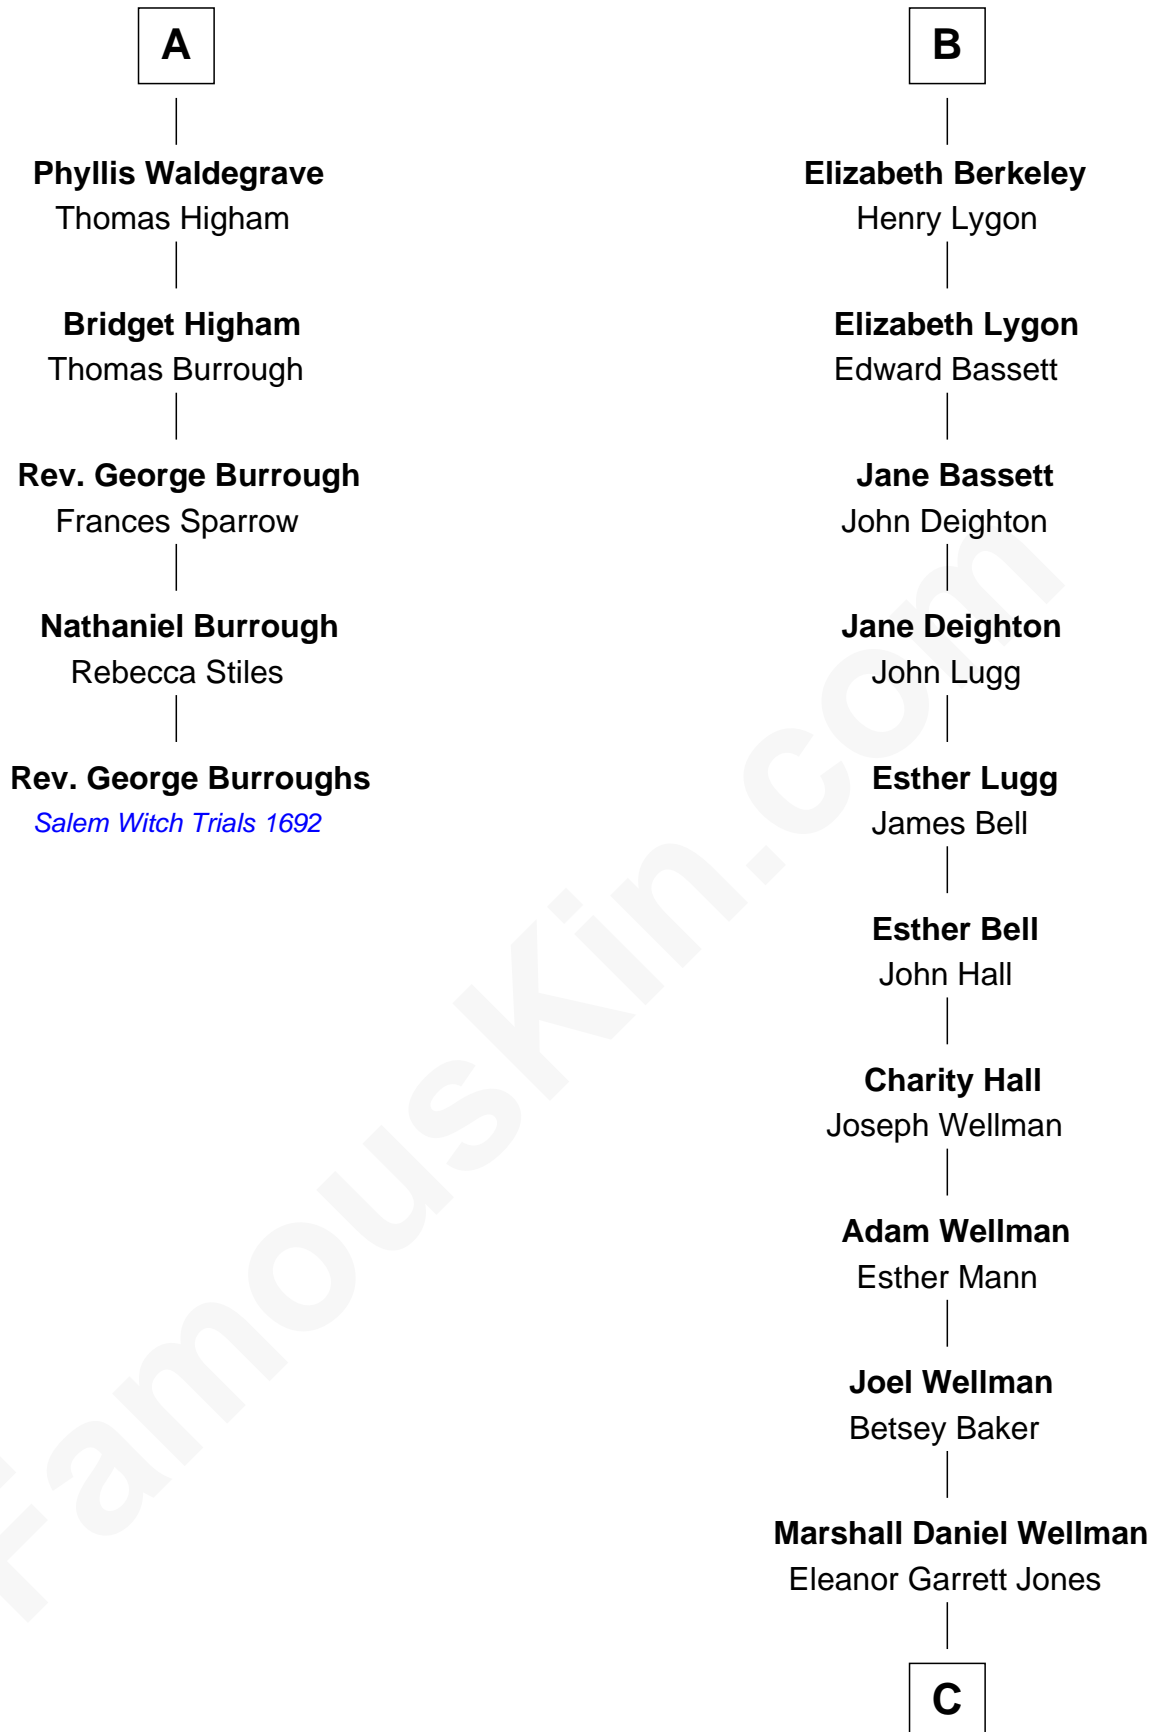

FamousKin.com

Relationship Chart of

Rev. George Burroughs
Executed for Witchcraft, Salem 1692

11th cousin 7 times removed of

Jack London

Author of "The Call of the Wild"

Bartholomew de Badlesmere

Margaret de Clare

Margaret de Badlesmere

Sir John de Tibetot

Sir Robert de Tibetot

Margaret Deincourt

Elizabeth de Tibetot

Sir Philip le Despencer

Margery Despencer

Sir Roger Wentworth

Sir William de Bohun

Elizabeth de Bohun

Sir Richard Fitzalan

Elizabeth Fitzalan

Sir Thomas Mowbray

Isabel Mowbray

Sir James Berkeley

Maurice Berkeley

Isabel Mead

Anne Berkeley

Sir William Dennis

Isabel Dennis

Sir John Berkeley

B

C

Flora Wellman
William Henry Chaney