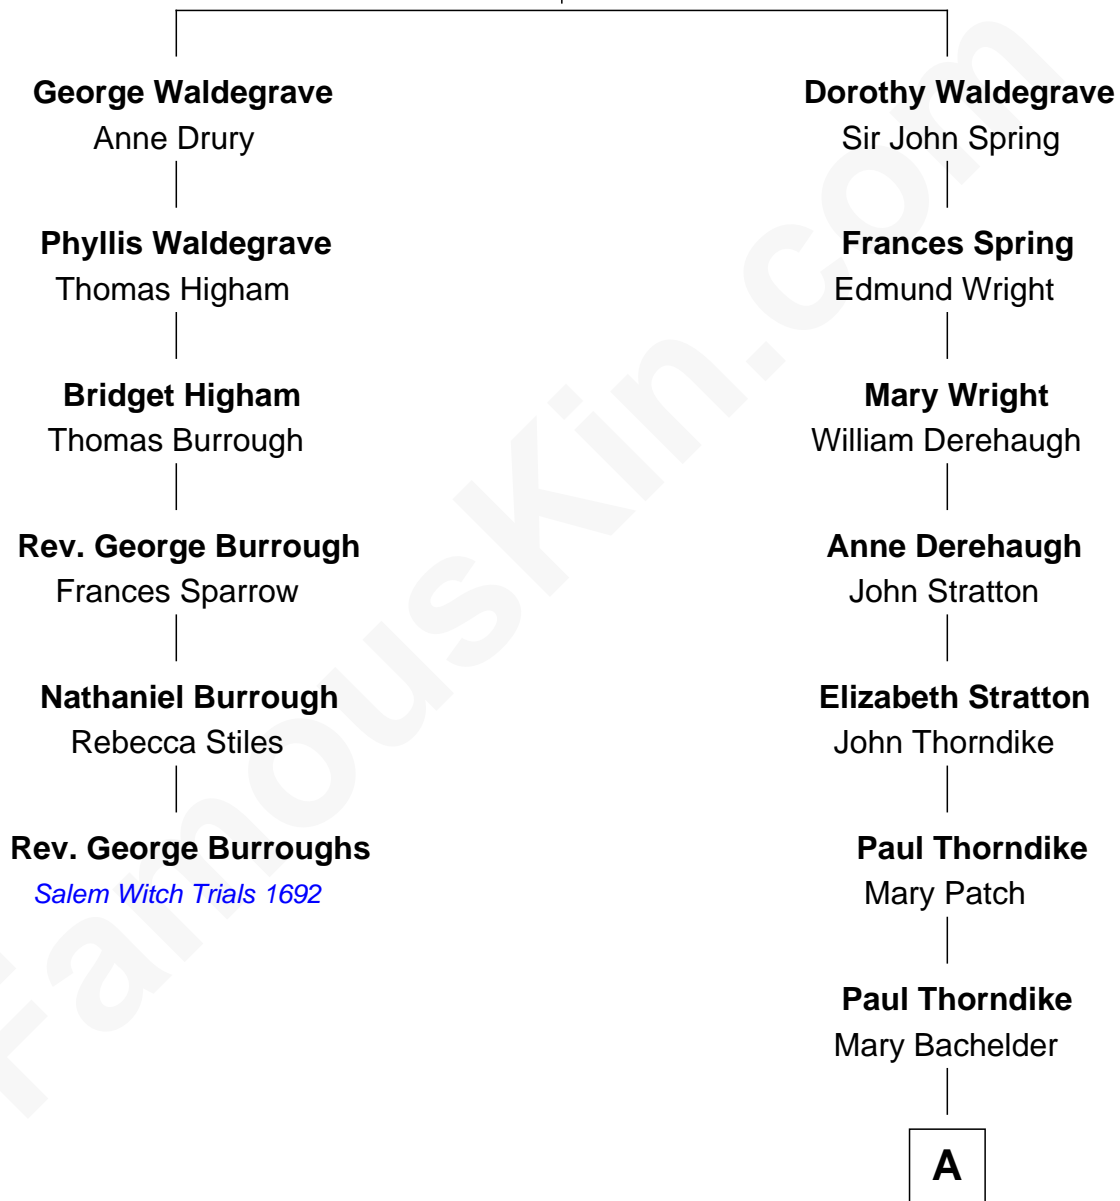

FamousKin.com

Relationship Chart of

Rev. George Burroughs

Executed for Witchcraft, Salem 1692

5th cousin 9 times removed of

John Kerry

68th U.S. Secretary of State

Sir William Waldegrave

Margery Wentworth

A

Andrew Thorndike

Anna Morgan

Israel Thorndike

Mercy Trask

Elizabeth Thorndike

Ebenezer Francis

Sarah Ellen Francis

Robert Means Mason

Elizabeth Mason

Robert Charles Winthrop

Margaret Tyndal Winthrop

James Grant Forbes

Rosemary Isabel Forbes

Richard John Kerry