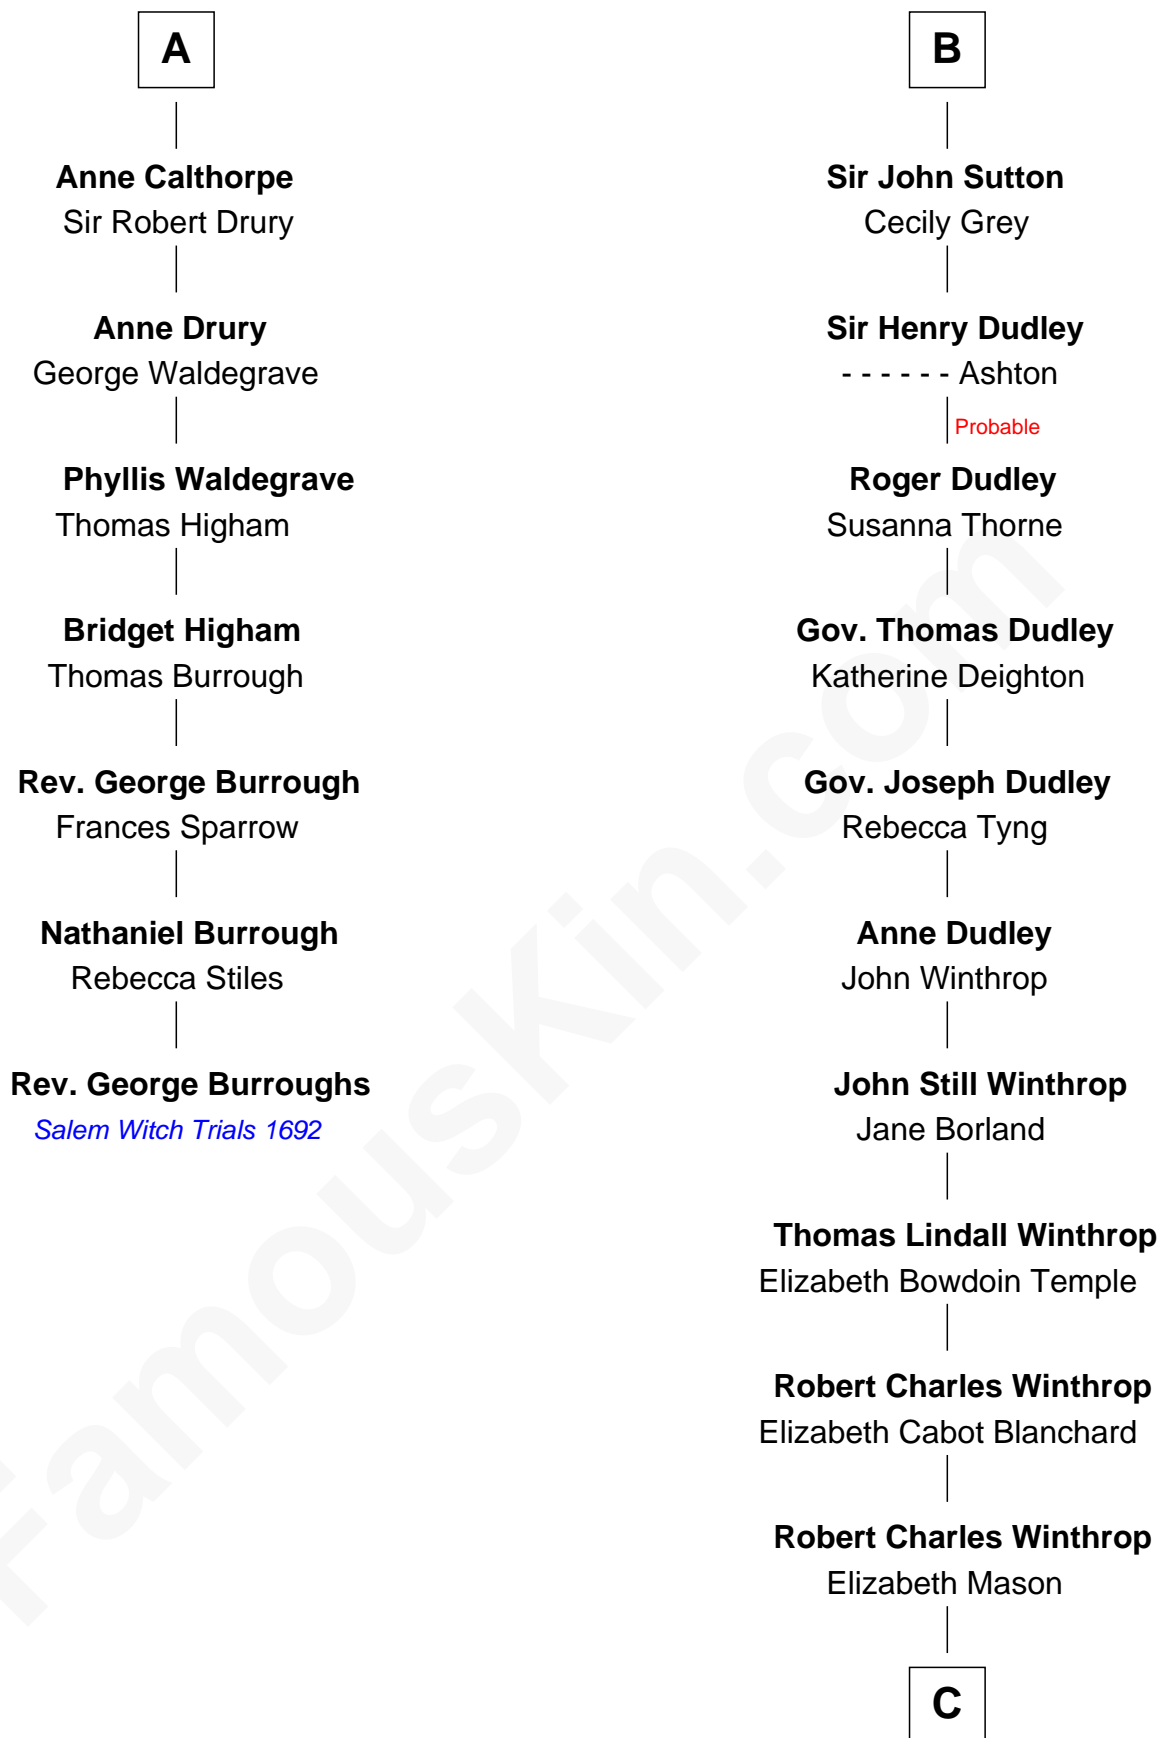

FamousKin.com

Relationship Chart of

Rev. George Burroughs

Executed for Witchcraft, Salem 1692

13th cousin 6 times removed of

John Kerry

68th U.S. Secretary of State

C

—
Margaret Tyndal Winthrop

James Grant Forbes

—
Rosemary Isabel Forbes

Richard John Kerry

—
John Kerry

68th U.S. Secretary of State

FamousKin.com