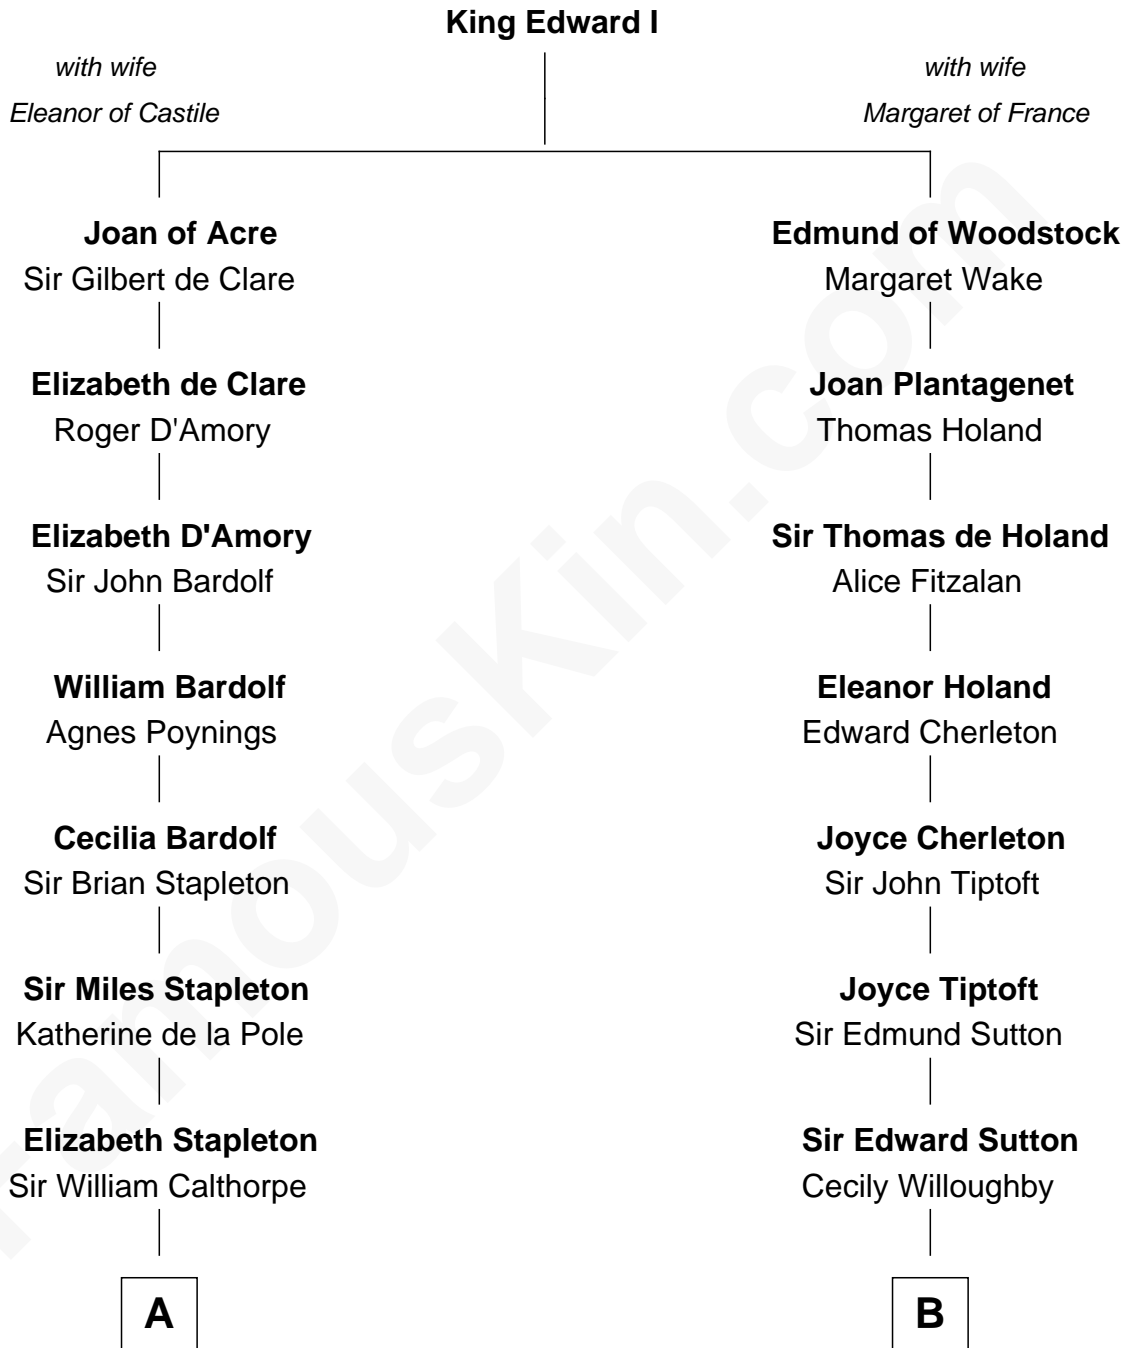

FamousKin.com

Relationship Chart of

Rev. George Burroughs

Executed for Witchcraft, Salem 1692

13th cousin 6 times removed of

John Kerry

68th U.S. Secretary of State

C

—
Margaret Tyndal Winthrop

James Grant Forbes

—
Rosemary Isabel Forbes

Richard John Kerry

—
John Kerry

68th U.S. Secretary of State

FamousKin.com